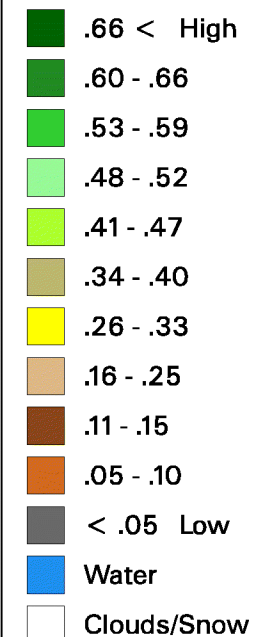

Conterminous U.S. Vegetation Condition - 2002

Period 12 (3/8 - 3/21)

No Water Vapor
Correction Applied

Vegetation Index

Agricultural Statistics Districts

1:15,000,000

Original Imagery: NOAA-16 AVHRR
Resolution: 1 Kilometer
Composite Imagery: USGS EROS Data Center
Questions or Comments Call (703)235-5218

For Additional Images Please See:
<http://www.nass.usda.gov/research>