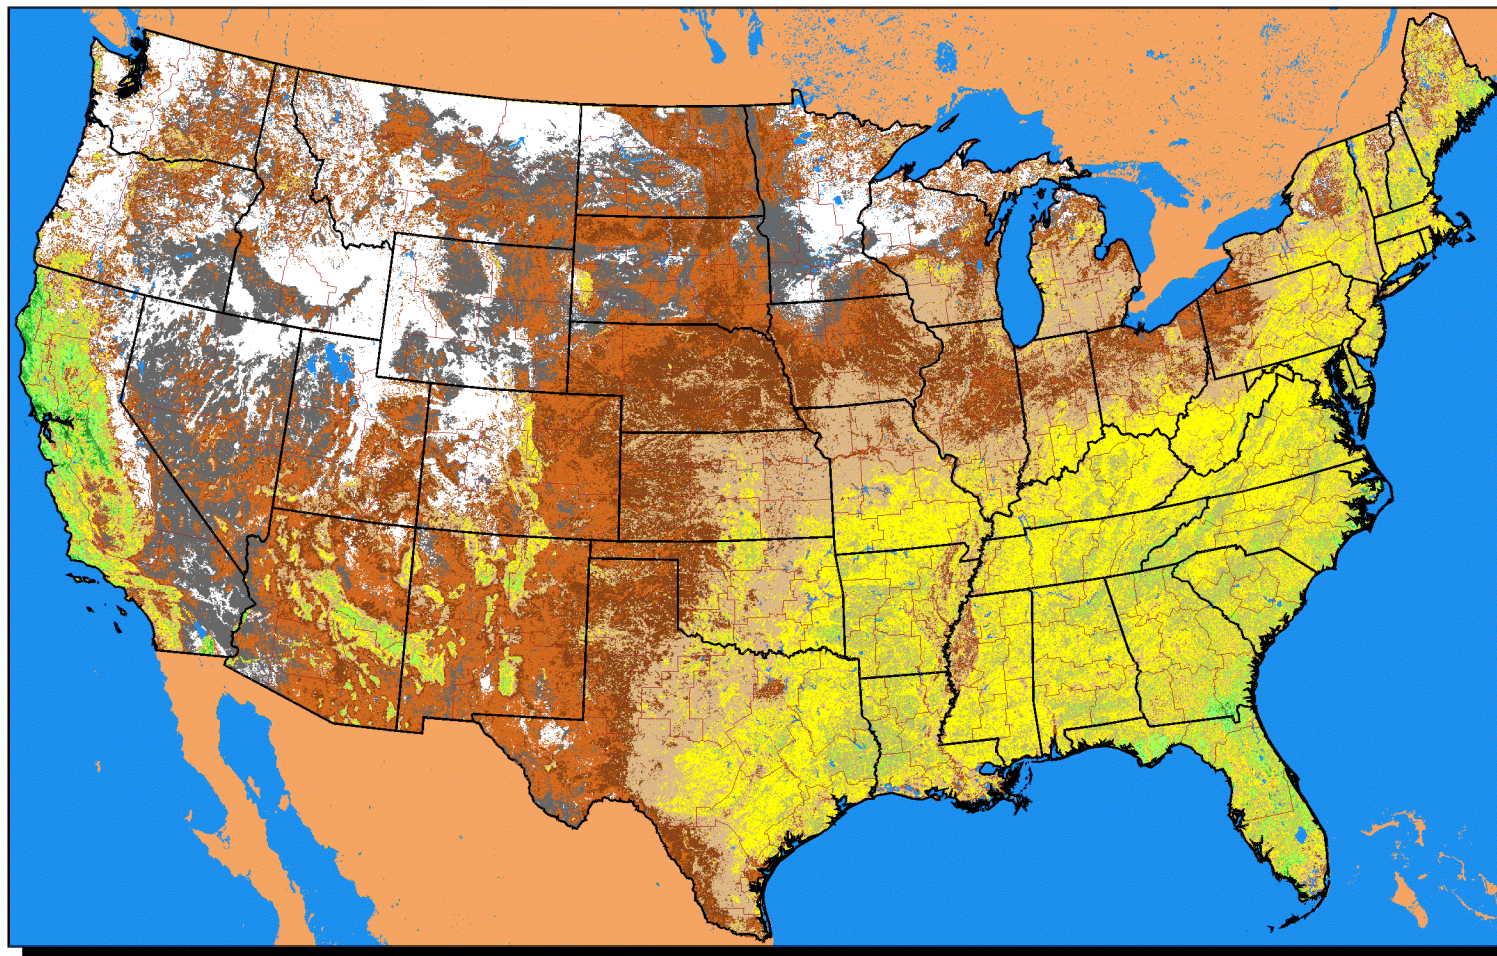

Conterminous U.S. Vegetation Condition - 2002

Period 12 (3/8 - 3/21)

No Water Vapor
Correction Applied

Vegetation Index

Agricultural Statistics Districts

1:15,000,000

Original Imagery: NOAA-16 AVHRR
Resolution: 1 Kilometer
Composite Imagery: USGS EROS Data Center
Questions or Comments Call (703)235-5218

For Additional Images Please See:
<http://www.nass.usda.gov/research>