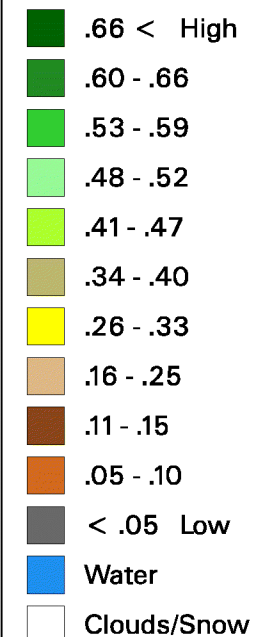

Conterminous U.S. Vegetation Condition - 2004

Period 42 (10/7 - 10/20)

No Water Vapor
Correction Applied

Vegetation Index

Agricultural Statistics Districts

1:15,000,000

Original Imagery: NOAA-17 AVHRR
Resolution: 1 Kilometer
Composite Imagery: USGS EROS Data Center
Questions or Comments Call (703)235-5218

For Additional Images Please See:
<http://www.nass.usda.gov/research>

0 100 200 300 400 500 Miles