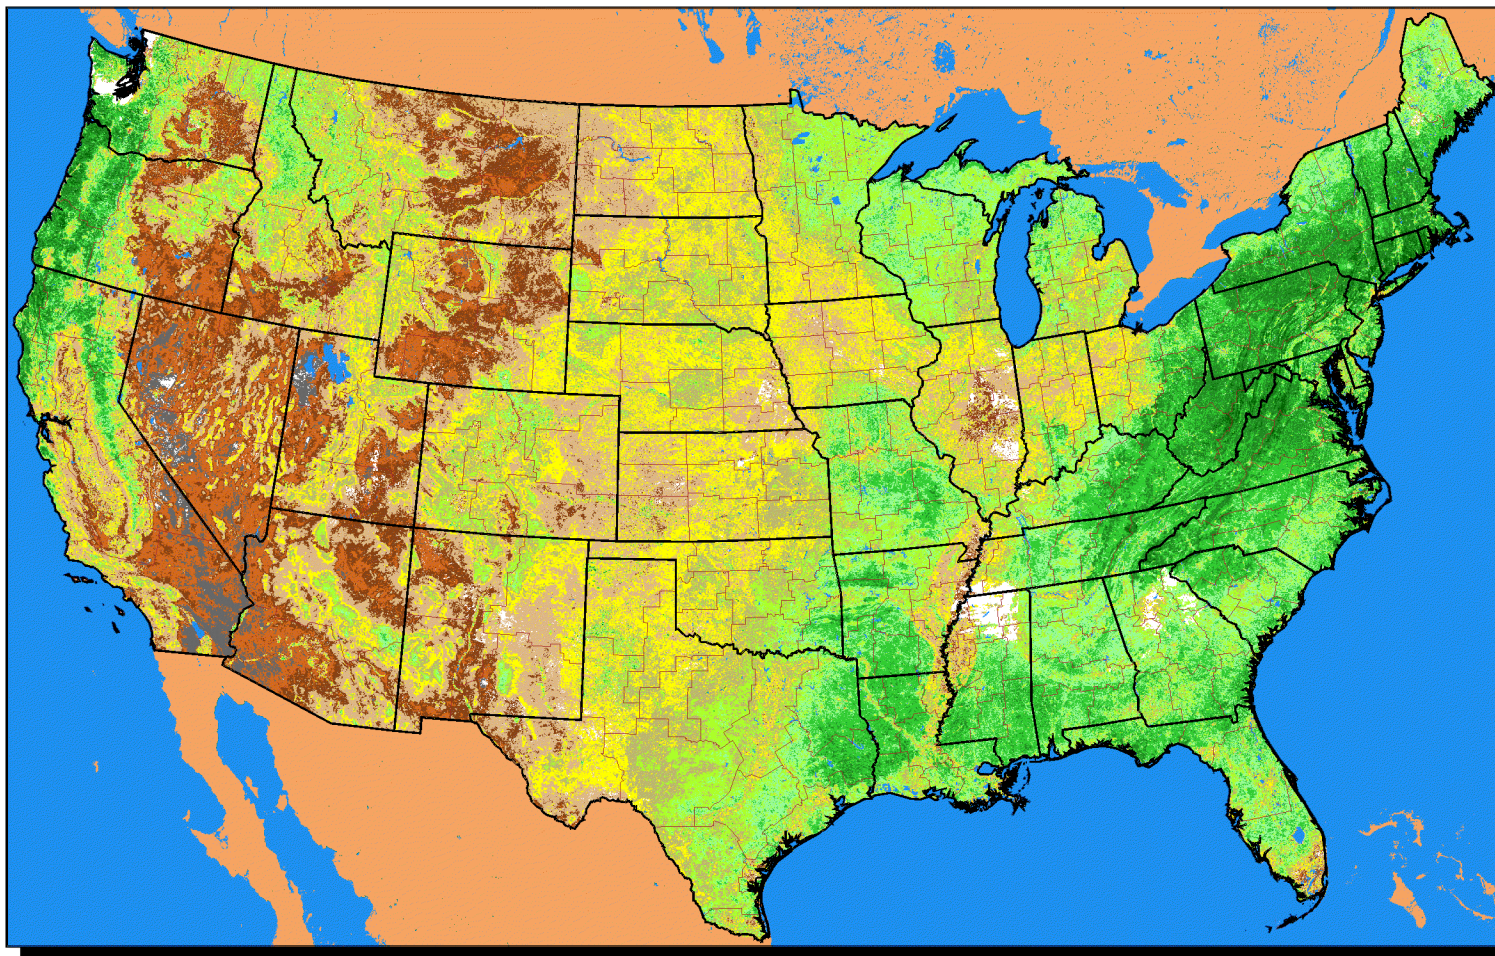

Conterminous U.S. Vegetation Condition - 2004

Period 42 (10/7 - 10/20)

No Water Vapor
Correction Applied

Vegetation Index

Agricultural Statistics Districts

1:15,000,000

Original Imagery: NOAA-17 AVHRR
Resolution: 1 Kilometer
Composite Imagery: USGS EROS Data Center
Questions or Comments Call (703)235-5218

For Additional Images Please See:
<http://www.nass.usda.gov/research>

0 100 200 300 400 500 Miles