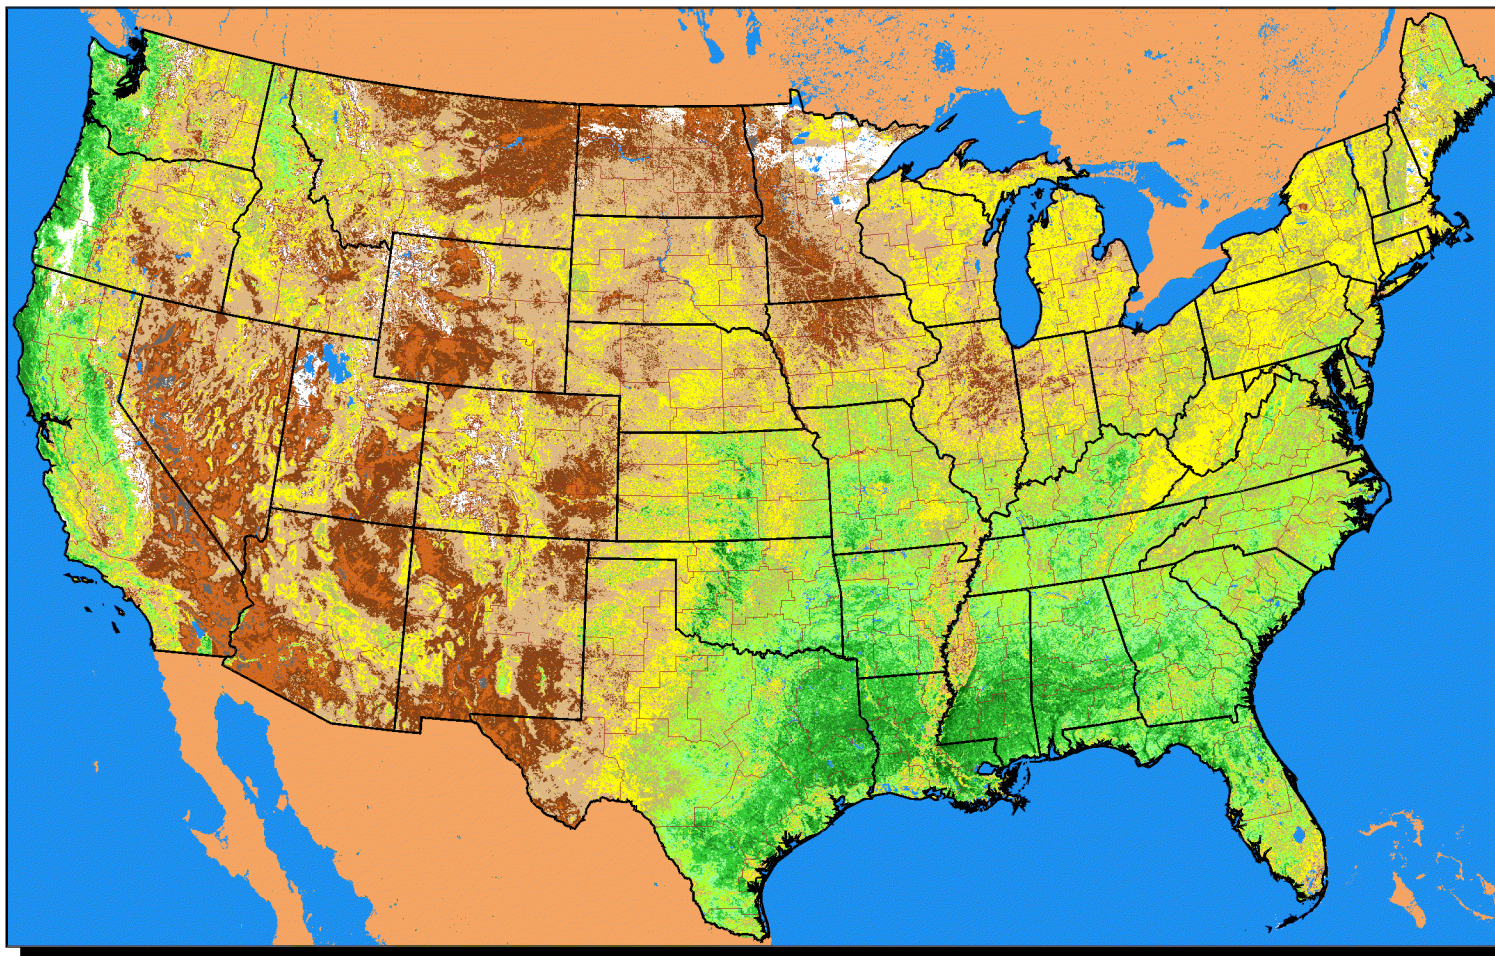

Conterminous U.S. Vegetation Condition - 2004 Period 16 (4/8 - 4/21)

No Water Vapor
Correction Applied

Vegetation Index

Agricultural Statistics Districts

1:15,000,000

Original Imagery: NOAA-17 AVHRR
Resolution: 1 Kilometer
Composite Imagery: USGS EROS Data Center
Questions or Comments Call (703)235-5218