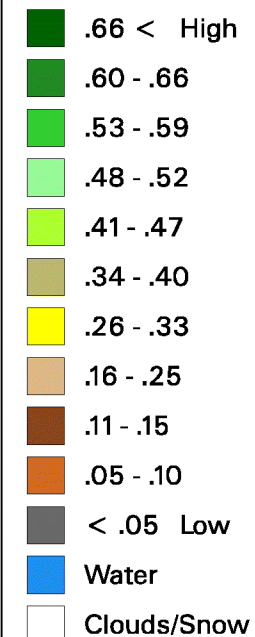

Conterminous U.S. Vegetation Condition - 2004 Period 16 (4/8 - 4/21)

No Water Vapor
Correction Applied

Vegetation Index

Agricultural Statistics Districts

1:15,000,000

Original Imagery: NOAA-17 AVHRR
Resolution: 1 Kilometer
Composite Imagery: USGS EROS Data Center
Questions or Comments Call (703)235-5218