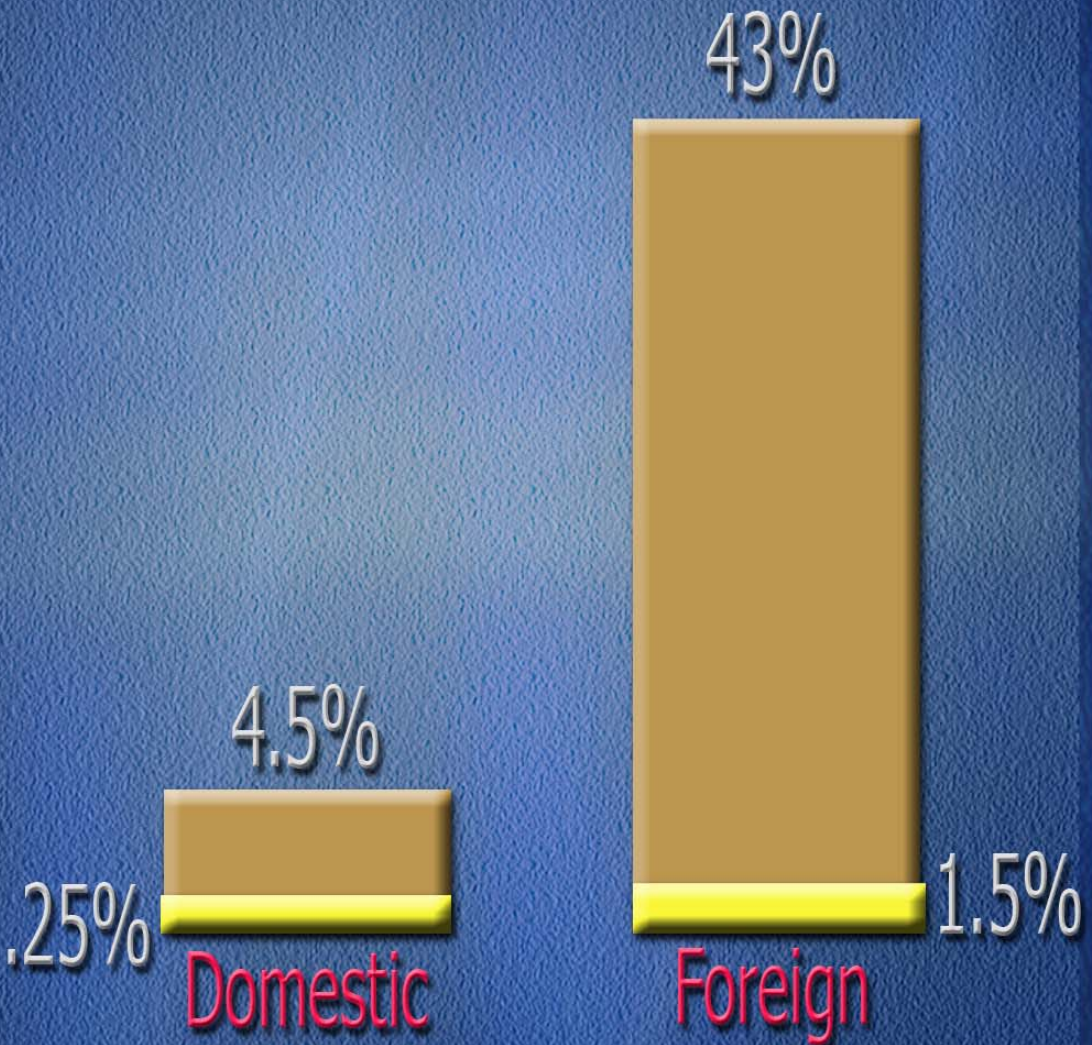

DAILY
PRESS
BRIEFING

MAY 5, 2008

FOOD PRICE INCREASES

Effects of Corn-Based Biofuel

Impact of increased ethanol production on food prices is small.