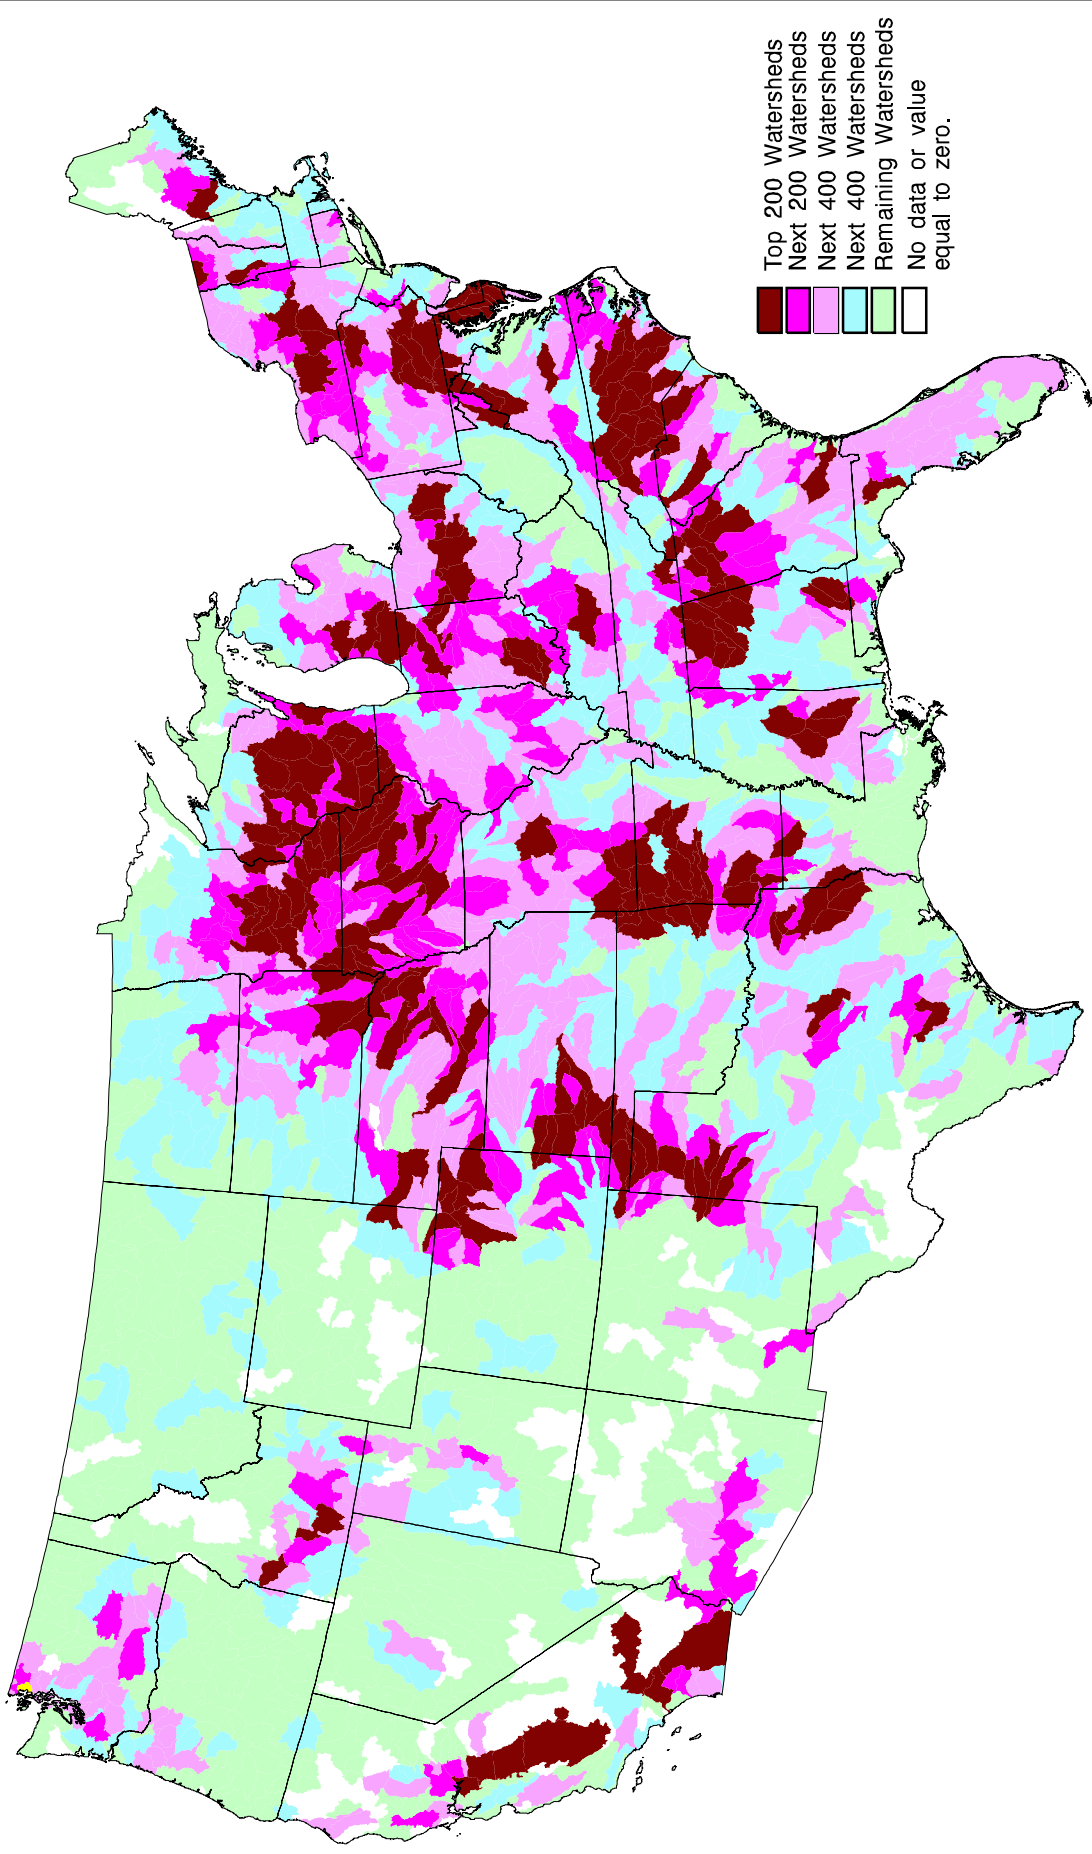

Manure Nitrogen Loadings from Confined Livestock

U.S. Department of Agriculture
Natural Resources Conservation Service
Resource Assessment and Strategic Planning Division
Map ID: SMW.2125 October 1997

Based on 1992 livestock data from the Agriculture Census.