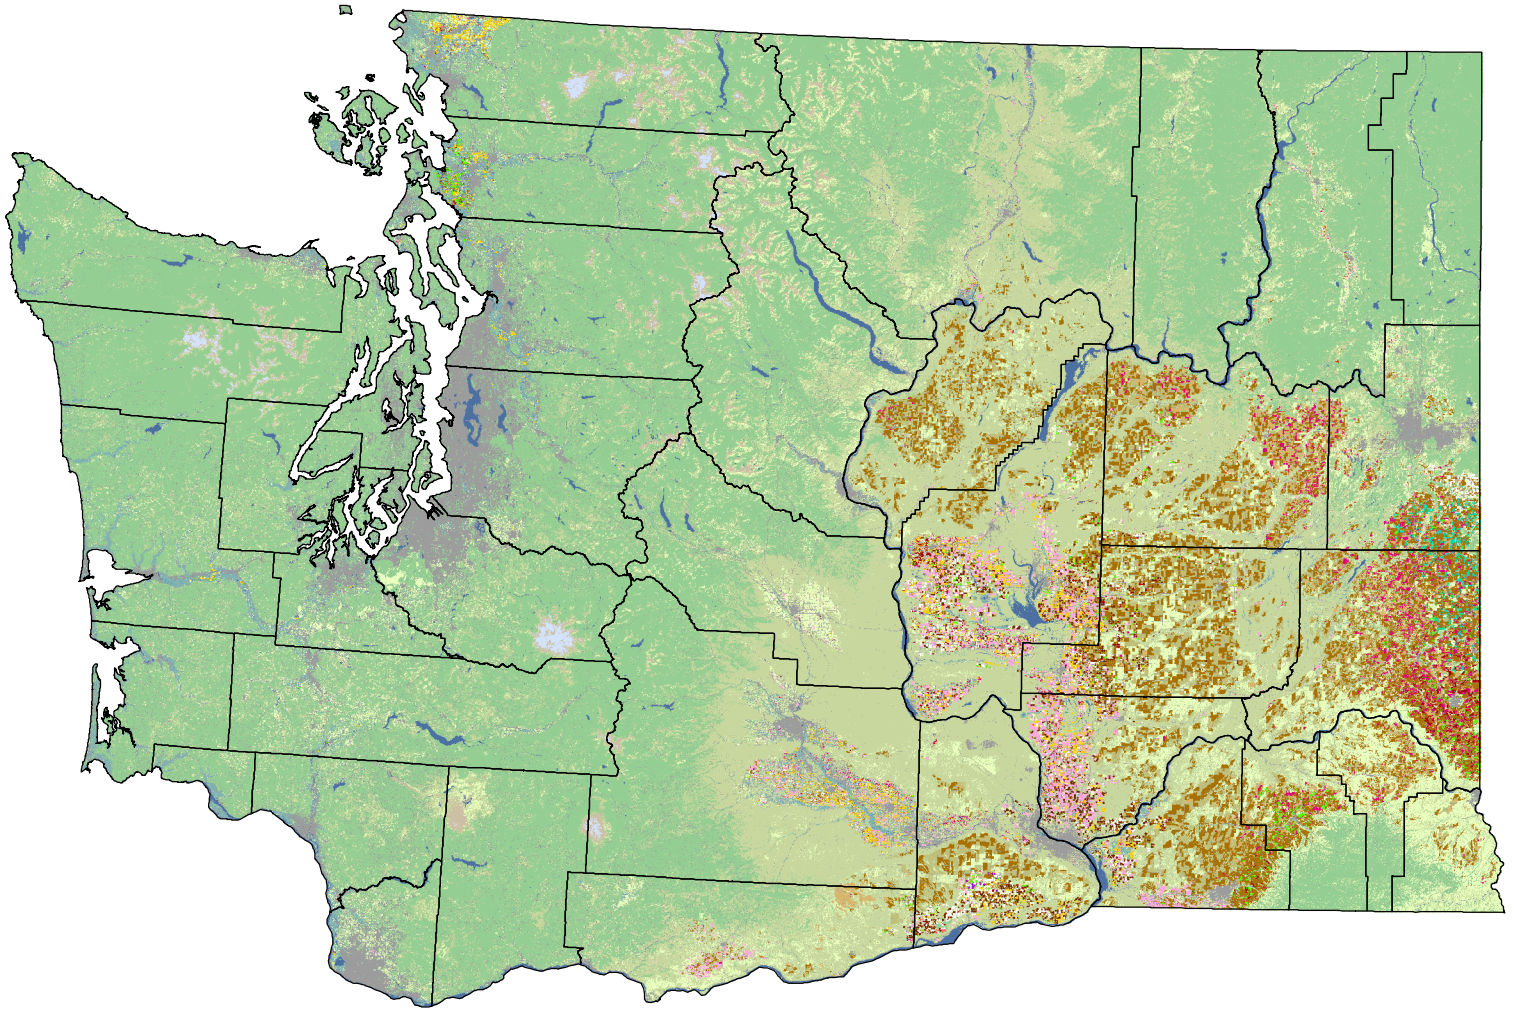

# 2007 Washington Cropland Data Layer

## Land Cover Categories (Ordered by Decreasing Acreage)

### Agricultural

- Winter Wheat
- Spring Wheat
- Alfalfa
- Corn
- Barley
- Potatoes
- Other Crops
- Peas
- Lentils
- Dry Beans
- Misc. Veggies. & Fruits
- Apples

- Grapes
- Canola
- Oats
- Sugarbeets
- Other Small Grains
- Other Tree Nuts & Fruits
- Clover/Wildflowers
- Soybeans
- Flaxseed
- Watermelon
- Rye