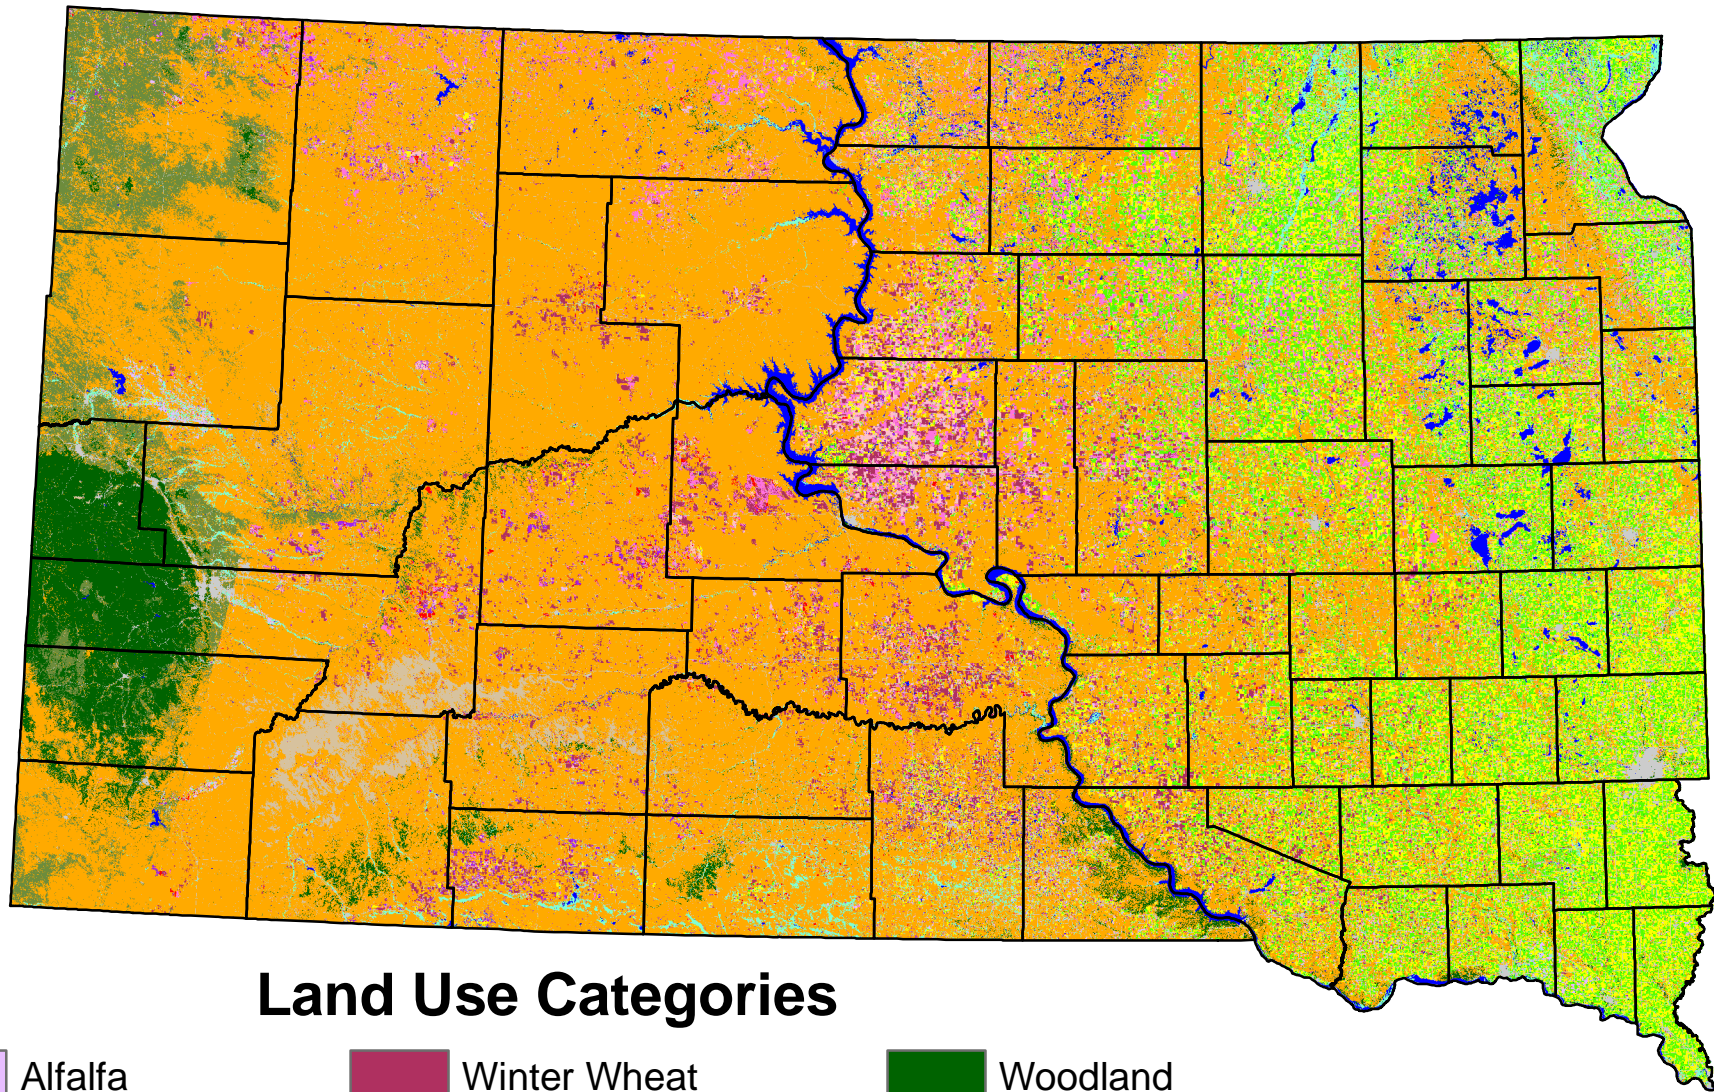

# 2006 South Dakota Cropland Data Layer

## Land Use Categories

	Alfalfa		Winter Wheat		Woodland
	Corn		Other Crops		Wetland
	Soybeans		Other Small Grains		Water
	Spring Wheat		Grassland		Barren
	Sunflowers		Shrubland		Developed

Scale  
1:2,750,000