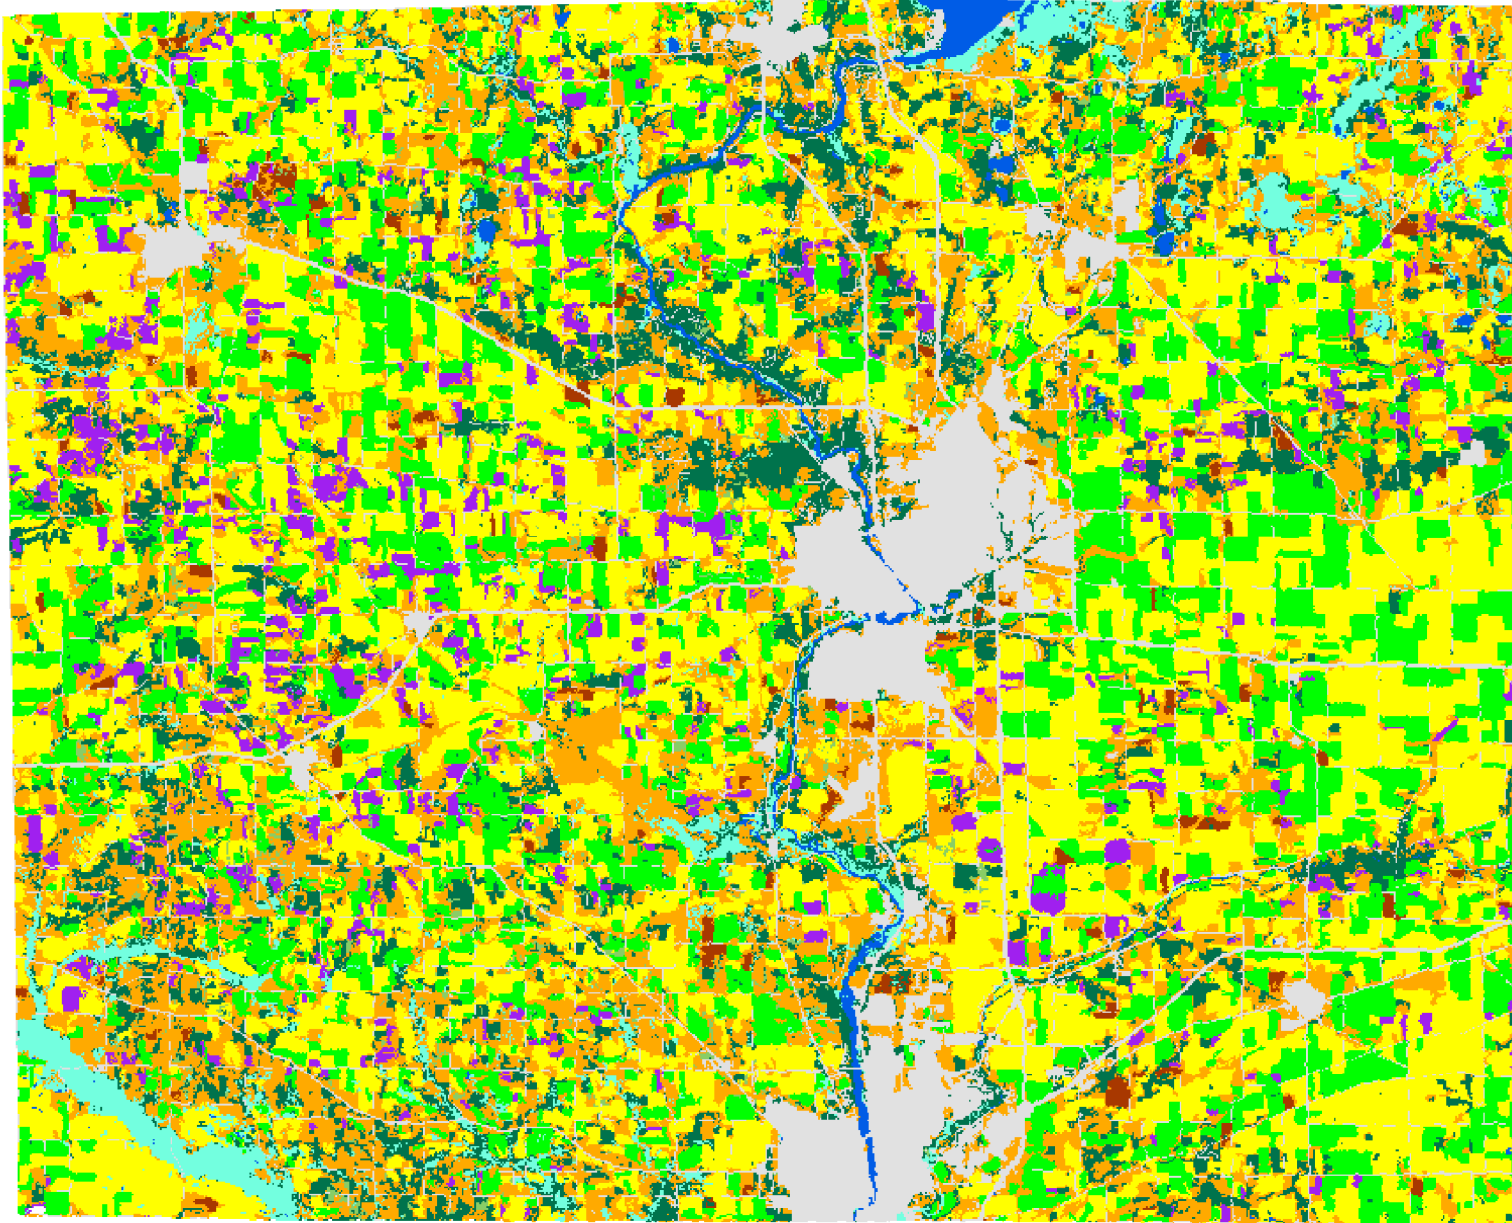

2006 Rock County, Wisconsin

Categories

-  Corn
-  Soybeans
-  Alfalfa
-  Winter Wheat
-  Other Grains & Hay
-  Pasture/Grass/Nonag
-  Woodland
-  Water
-  Urban
-  Wetlands