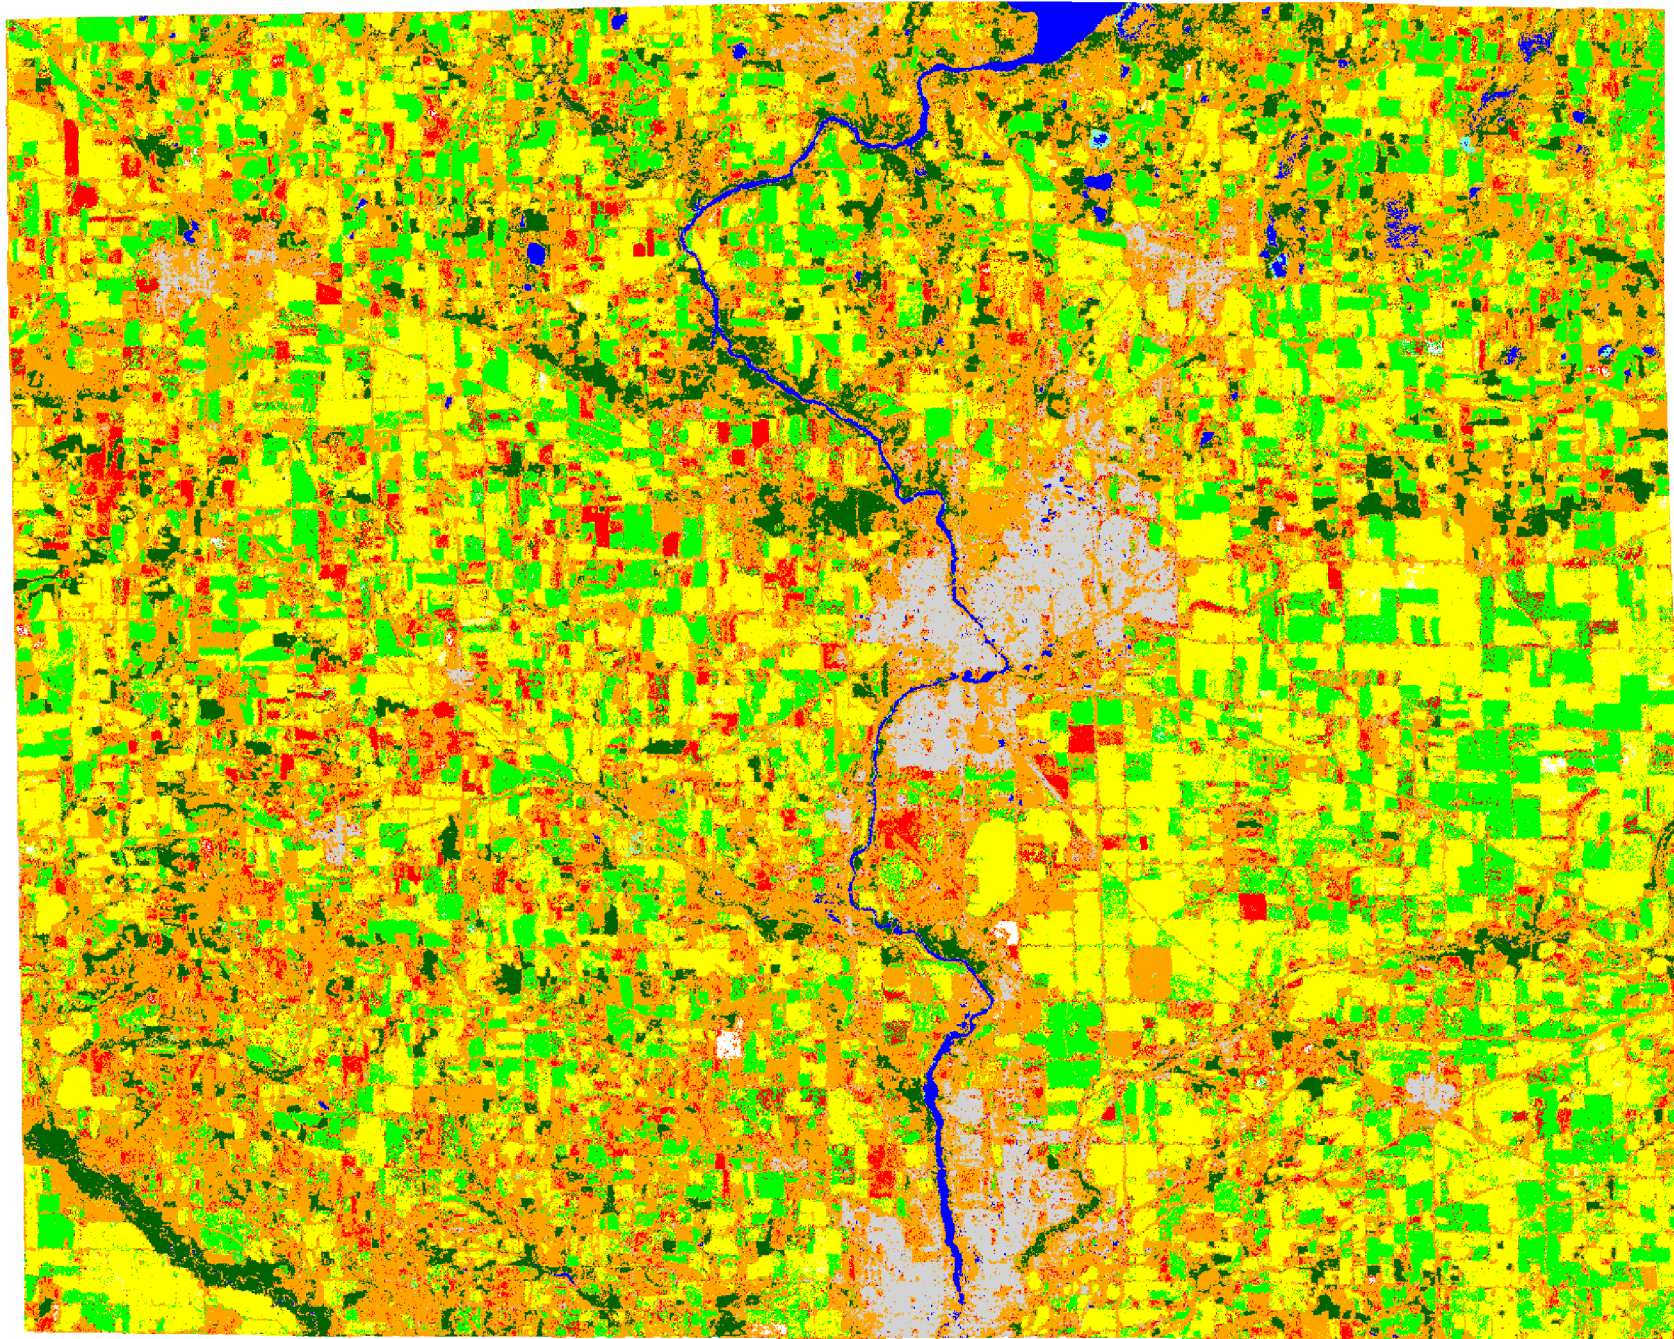

2005 Rock County, Wisconsin

Categories	
	Corn
	Soybeans
	Alfalfa/Hay/Sm Grains
	Winter Wheat
	Orchards
	Other Crops
	Pasture/NonAg
	Woods
	Clouds
	Water
	Urban
	Wetlands