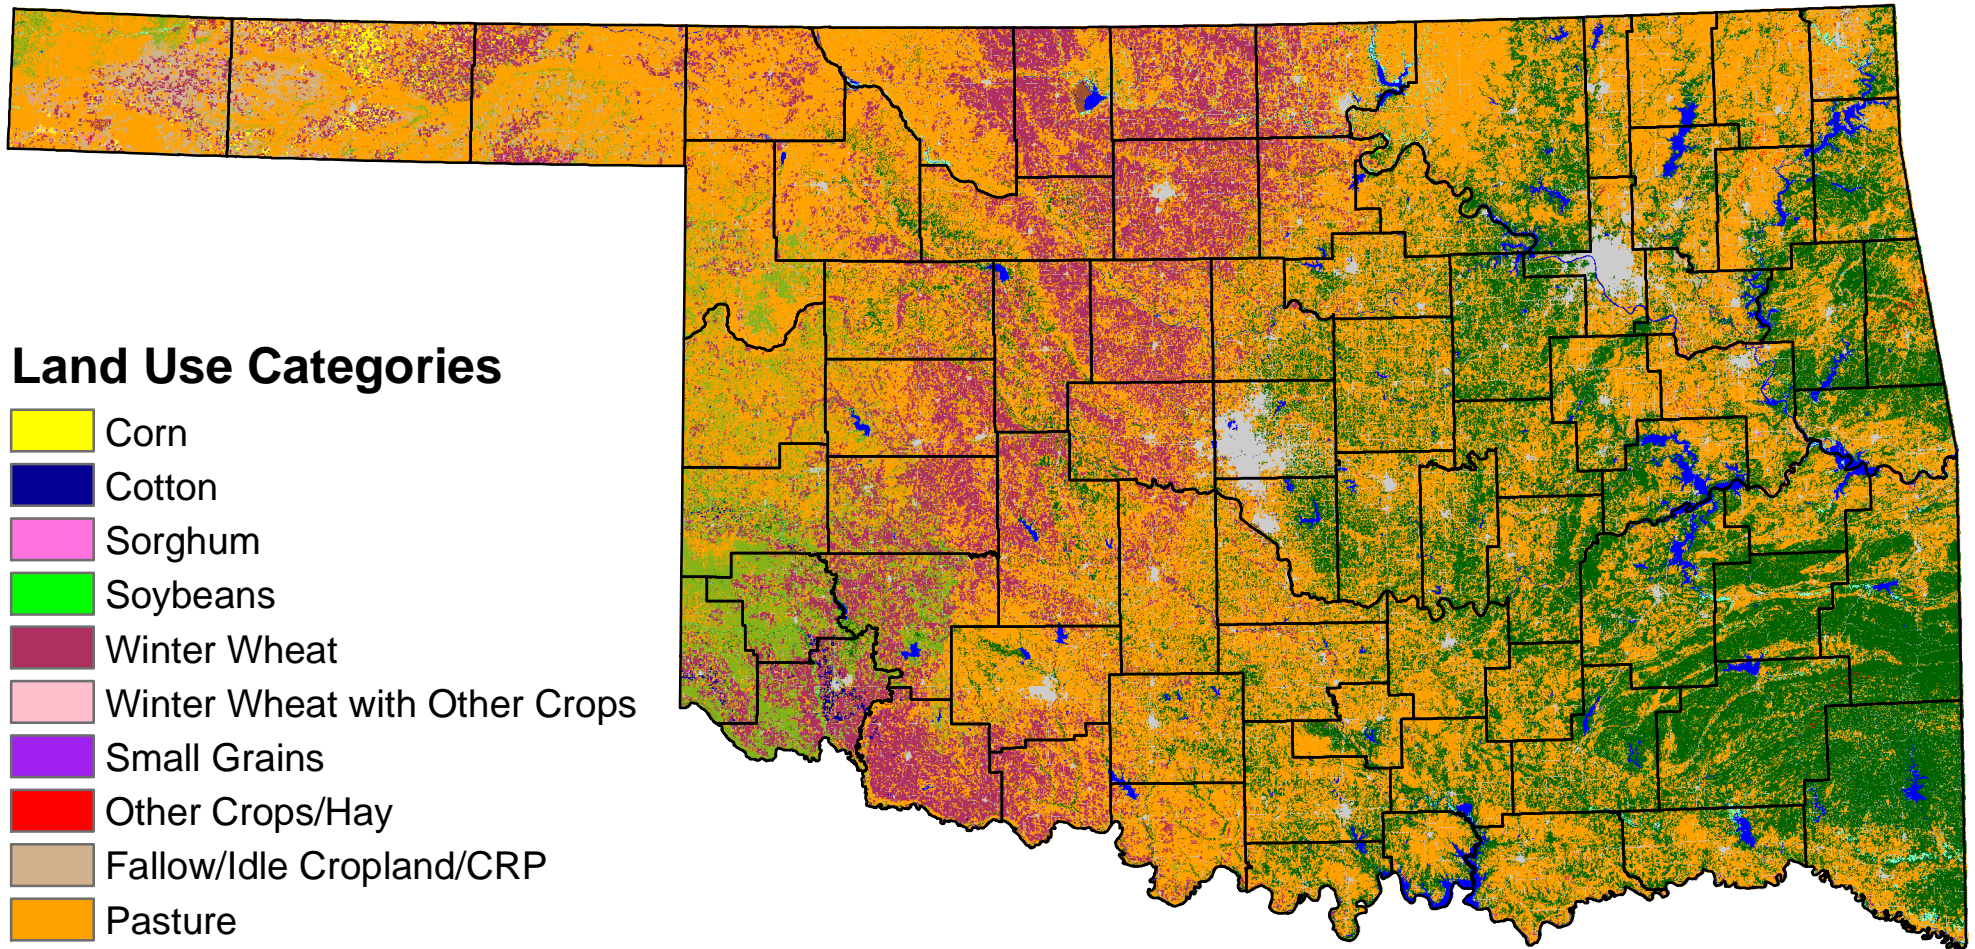

2006 Oklahoma Cropland Data Layer

Land Use Categories

-  Corn
-  Cotton
-  Sorghum
-  Soybeans
-  Winter Wheat
-  Winter Wheat with Other Crops
-  Small Grains
-  Other Crops/Hay
-  Fallow/Idle Cropland/CRP
-  Pasture
-  Shrubland
-  Woodland
-  Wetland
-  Water
-  Barren
-  Developed

Scale 1:3,000,000