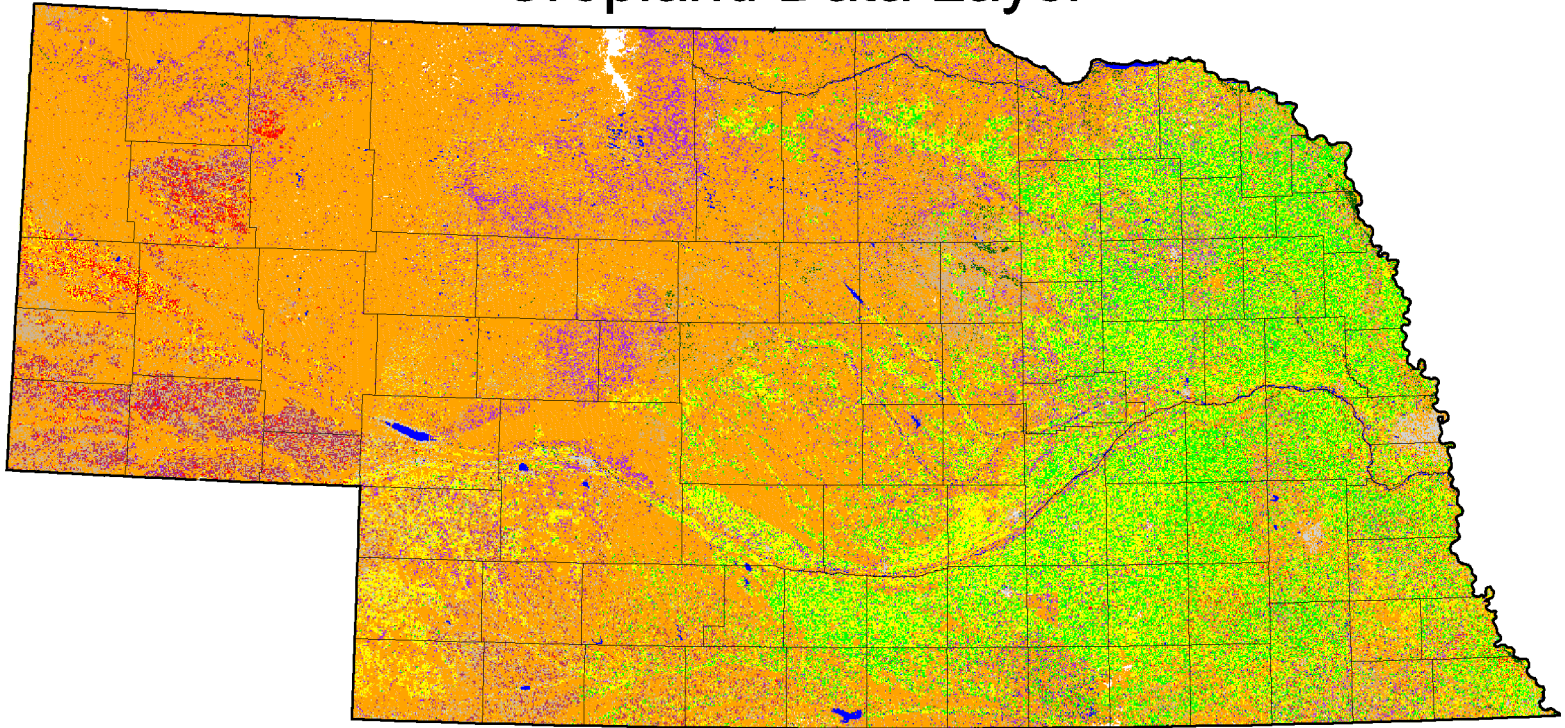

2002 Nebraska Cropland Data Layer

Categories	
Yellow	Corn
Light Green	Soybeans
Red	Other Row Crops
Purple	Other Small Grains & Hay
Brown	Winter Wheat
Tan	Fallow/Idle Cropland
Orange	Pasture/Grassland/NonAg
Dark Green	Woods
White	Clouds
Blue	Water
Grey	Urban