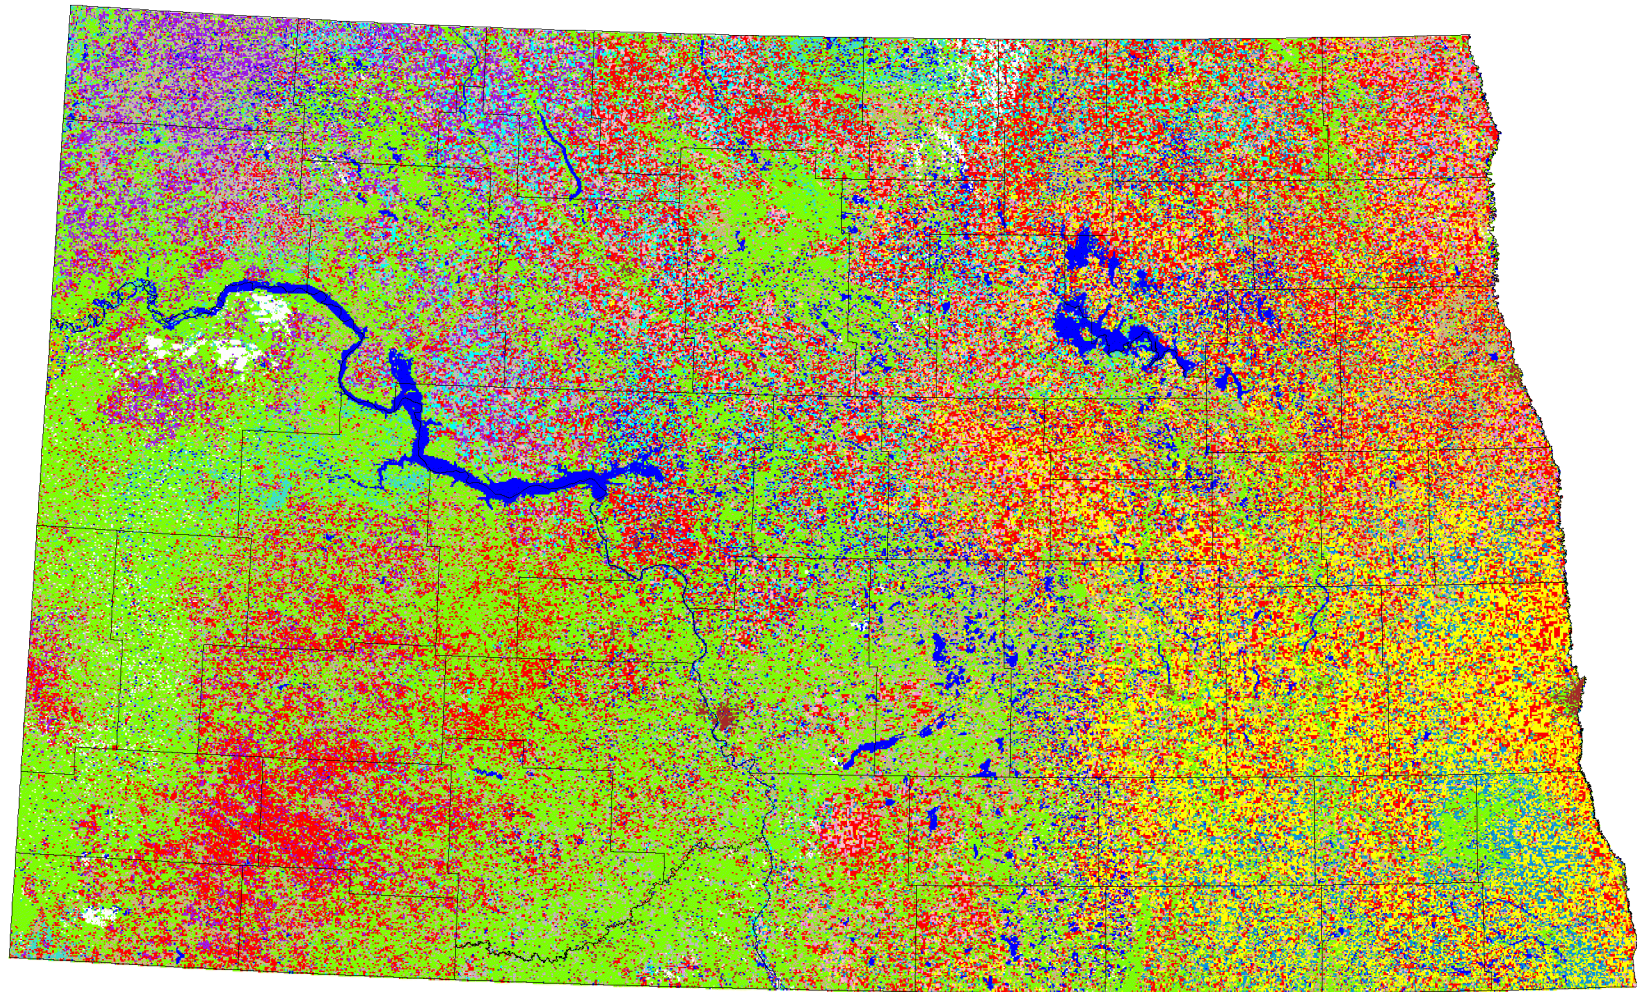

2005 North Dakota Cropland Data Layer

Categories

 Durum Wheat	 Potatoes
 All Other Small Grains & Hay	 All Other Crops
 Soybeans	 Fallow/Idle Cropland/CRP
 Sunflowers	 Pasture/Range/Non-Ag
 Corn	 Woods
 Canola	 Water
 Dry Edible Beans	 Urban
 Beets	 Clouds