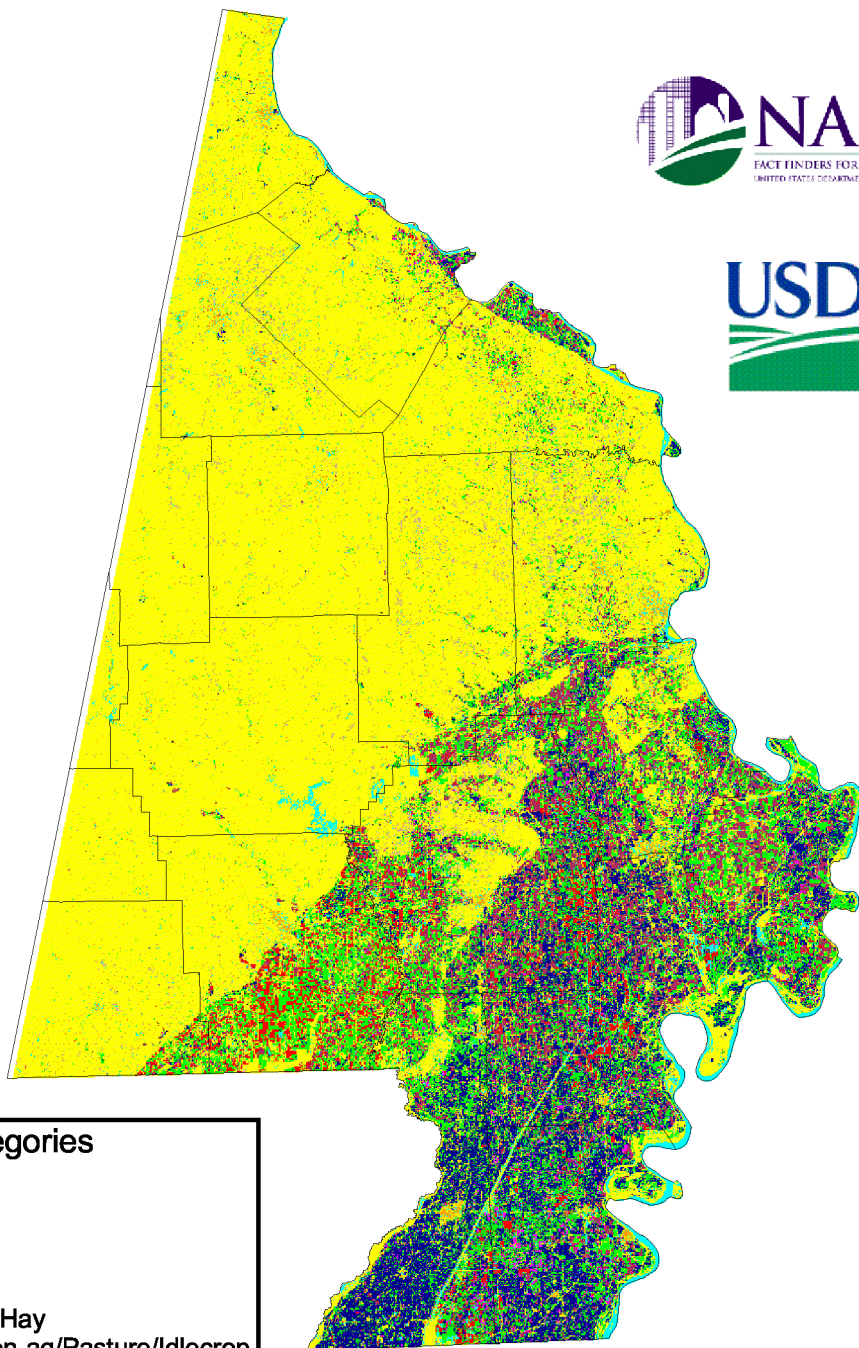

# 2003 Missouri Cropland Data Layer

## Categories

- Rice
- Cotton
- Soybeans
- Corn
- Sorghum
- Other Crops/Hay
- Non-Crop/Non-ag/Pasture/Idlecrop
- Urban
- Water
- Clouds