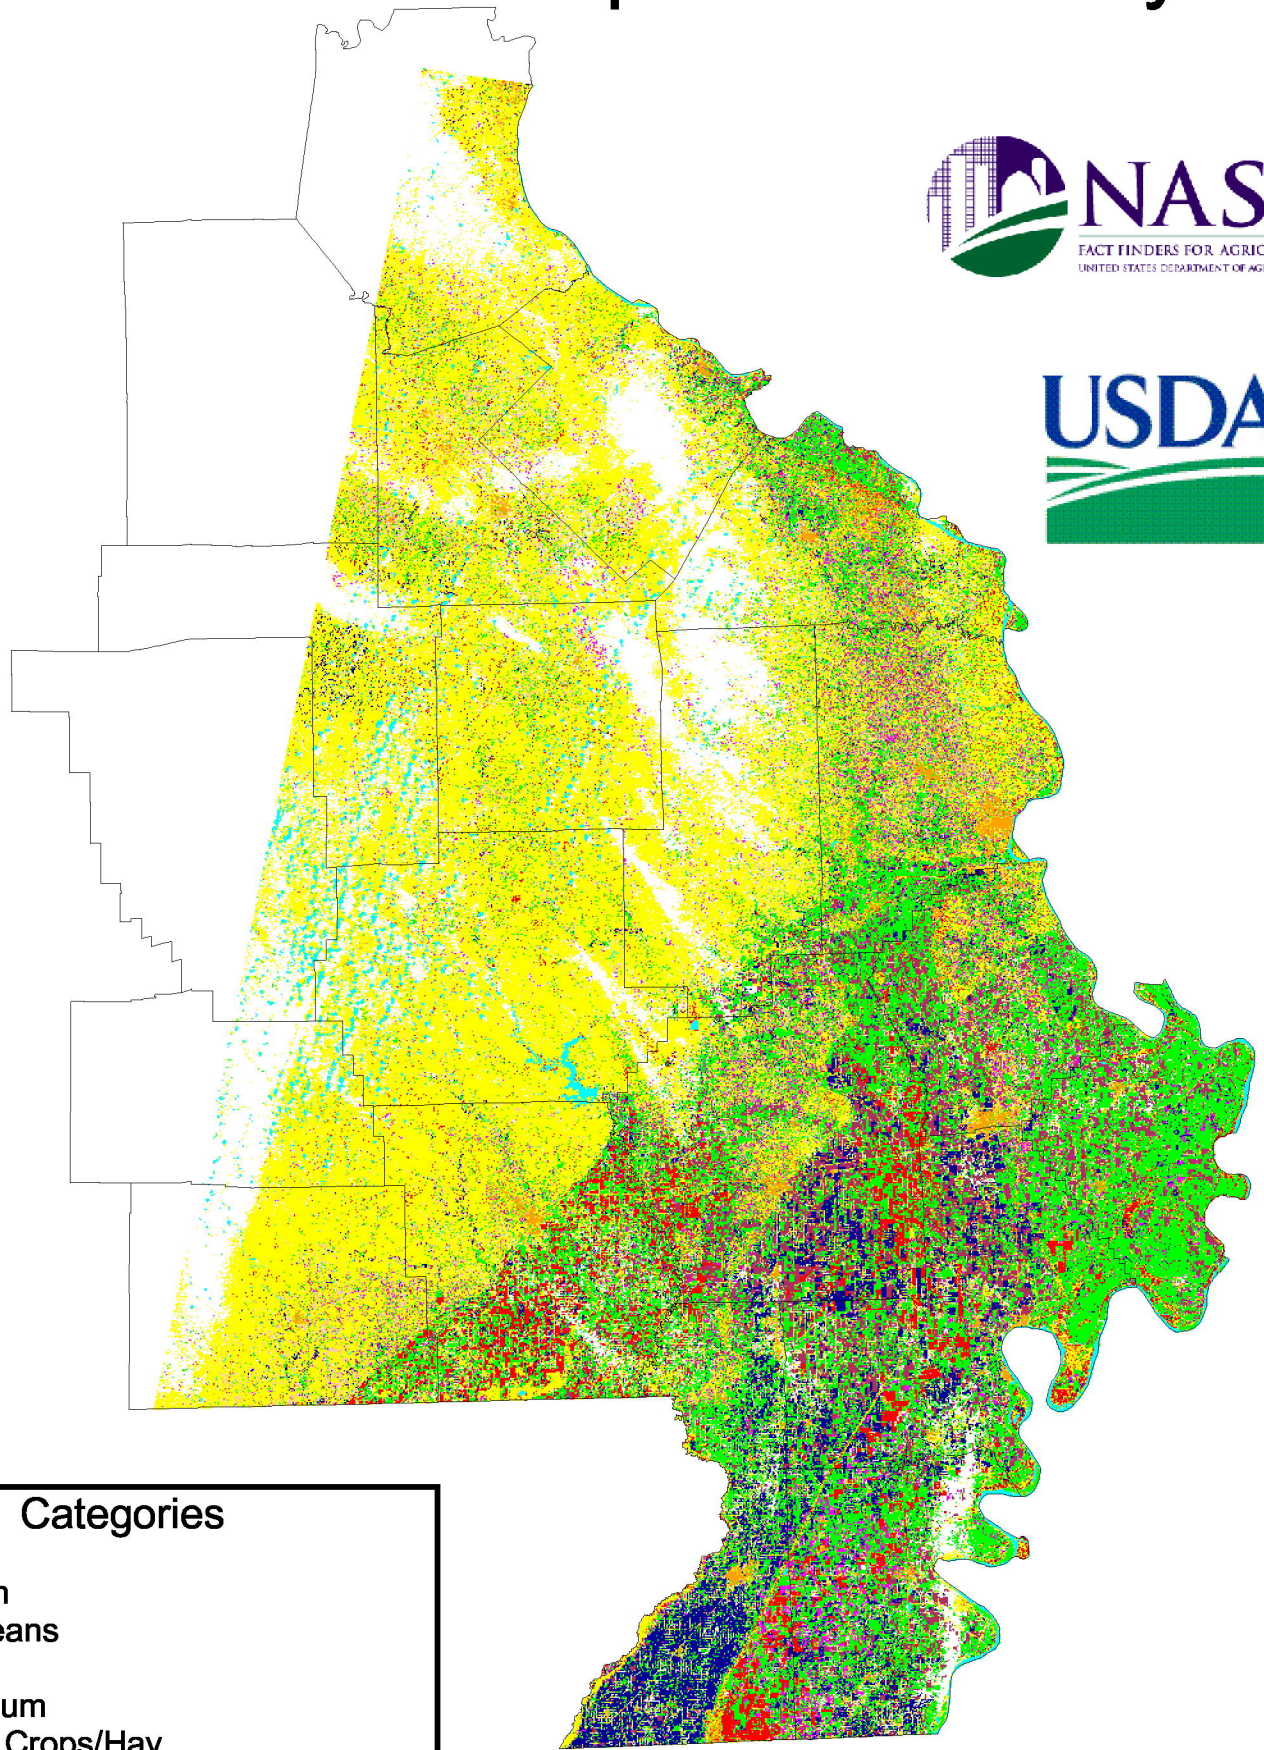

# 2002 Missouri Cropland Data Layer

## Categories

- |  |                                  |
|--|----------------------------------|
|  | Rice                             |
|  | Cotton                           |
|  | Soybeans                         |
|  | Corn                             |
|  | Sorghum                          |
|  | Other Crops/Hay                  |
|  | Non-Crop/Non-ag/Pasture/Idlecrop |
|  | Urban                            |
|  | Water                            |
|  | Clouds                           |