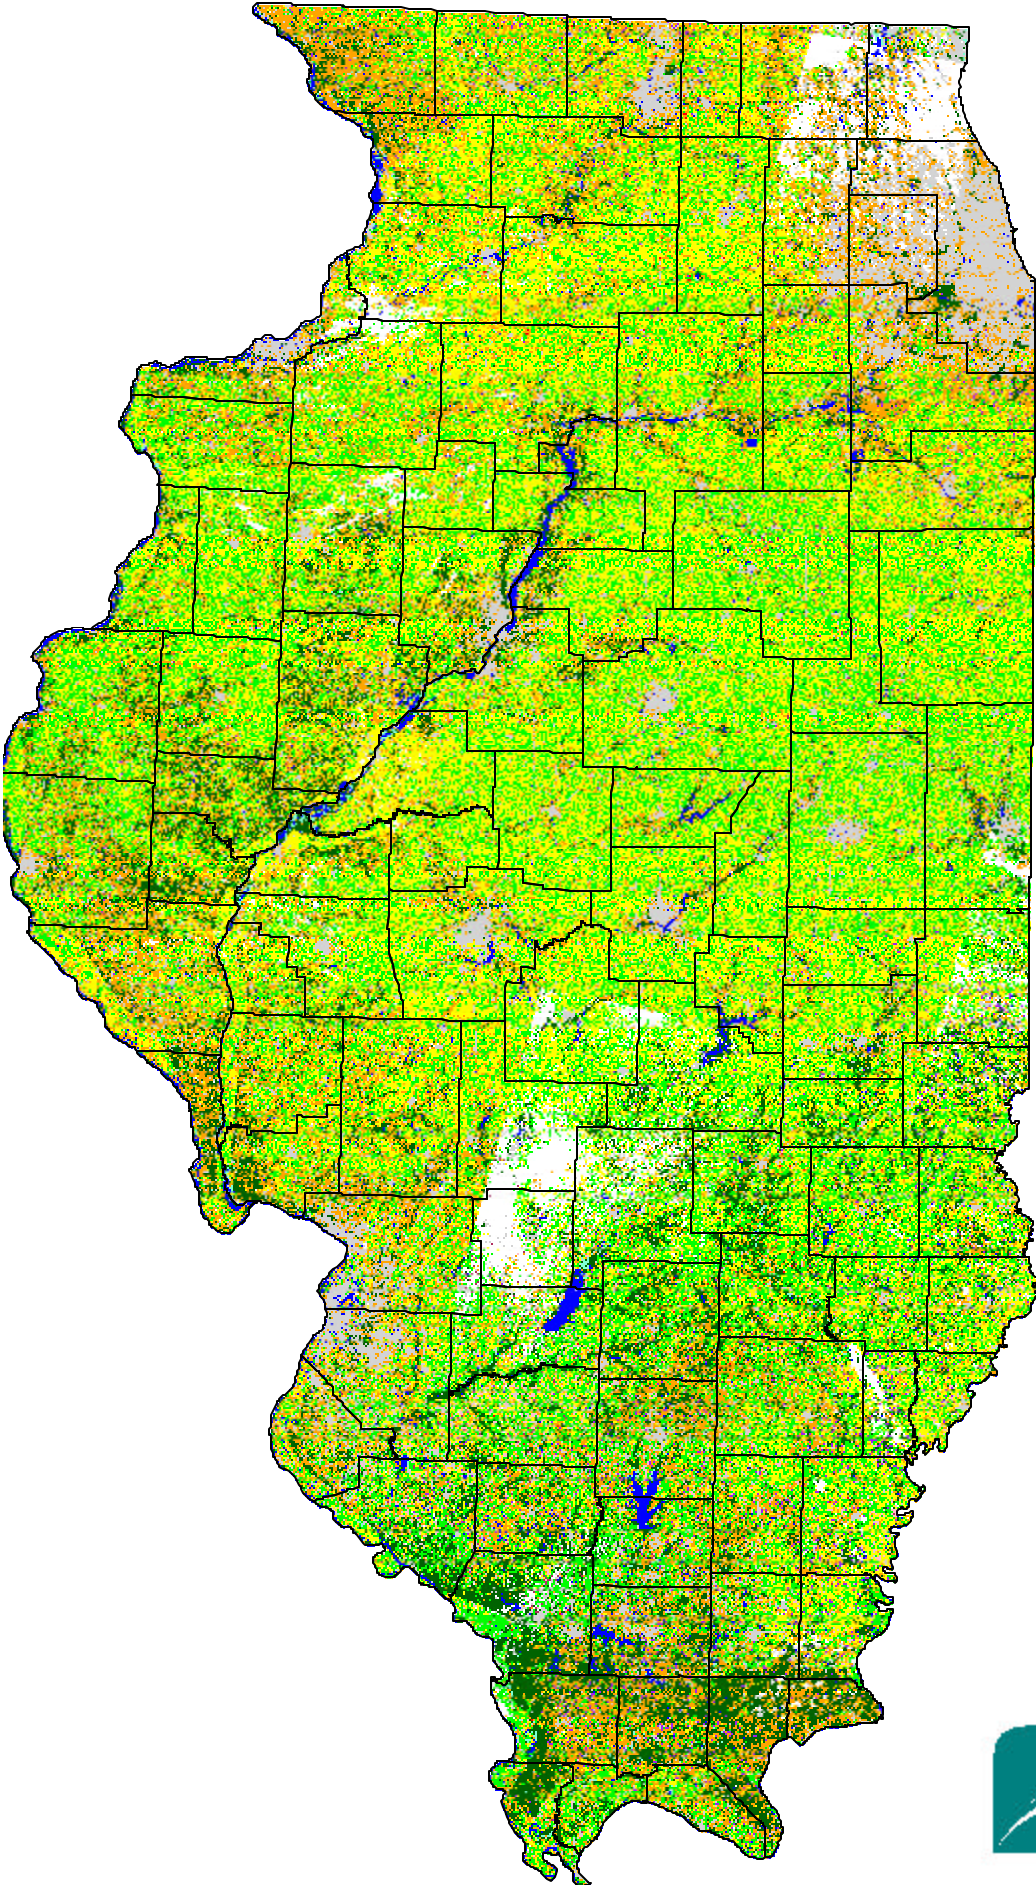

2004 Illinois Cropland Data Layer

Categories

- Corn
- Soybeans
- Other Crops
- Winter Wheat
- Other Small Grains
- Idle Cropland
- Pasture/Non Ag/CRP
- Woods
- Water
- Urban
- Clouds