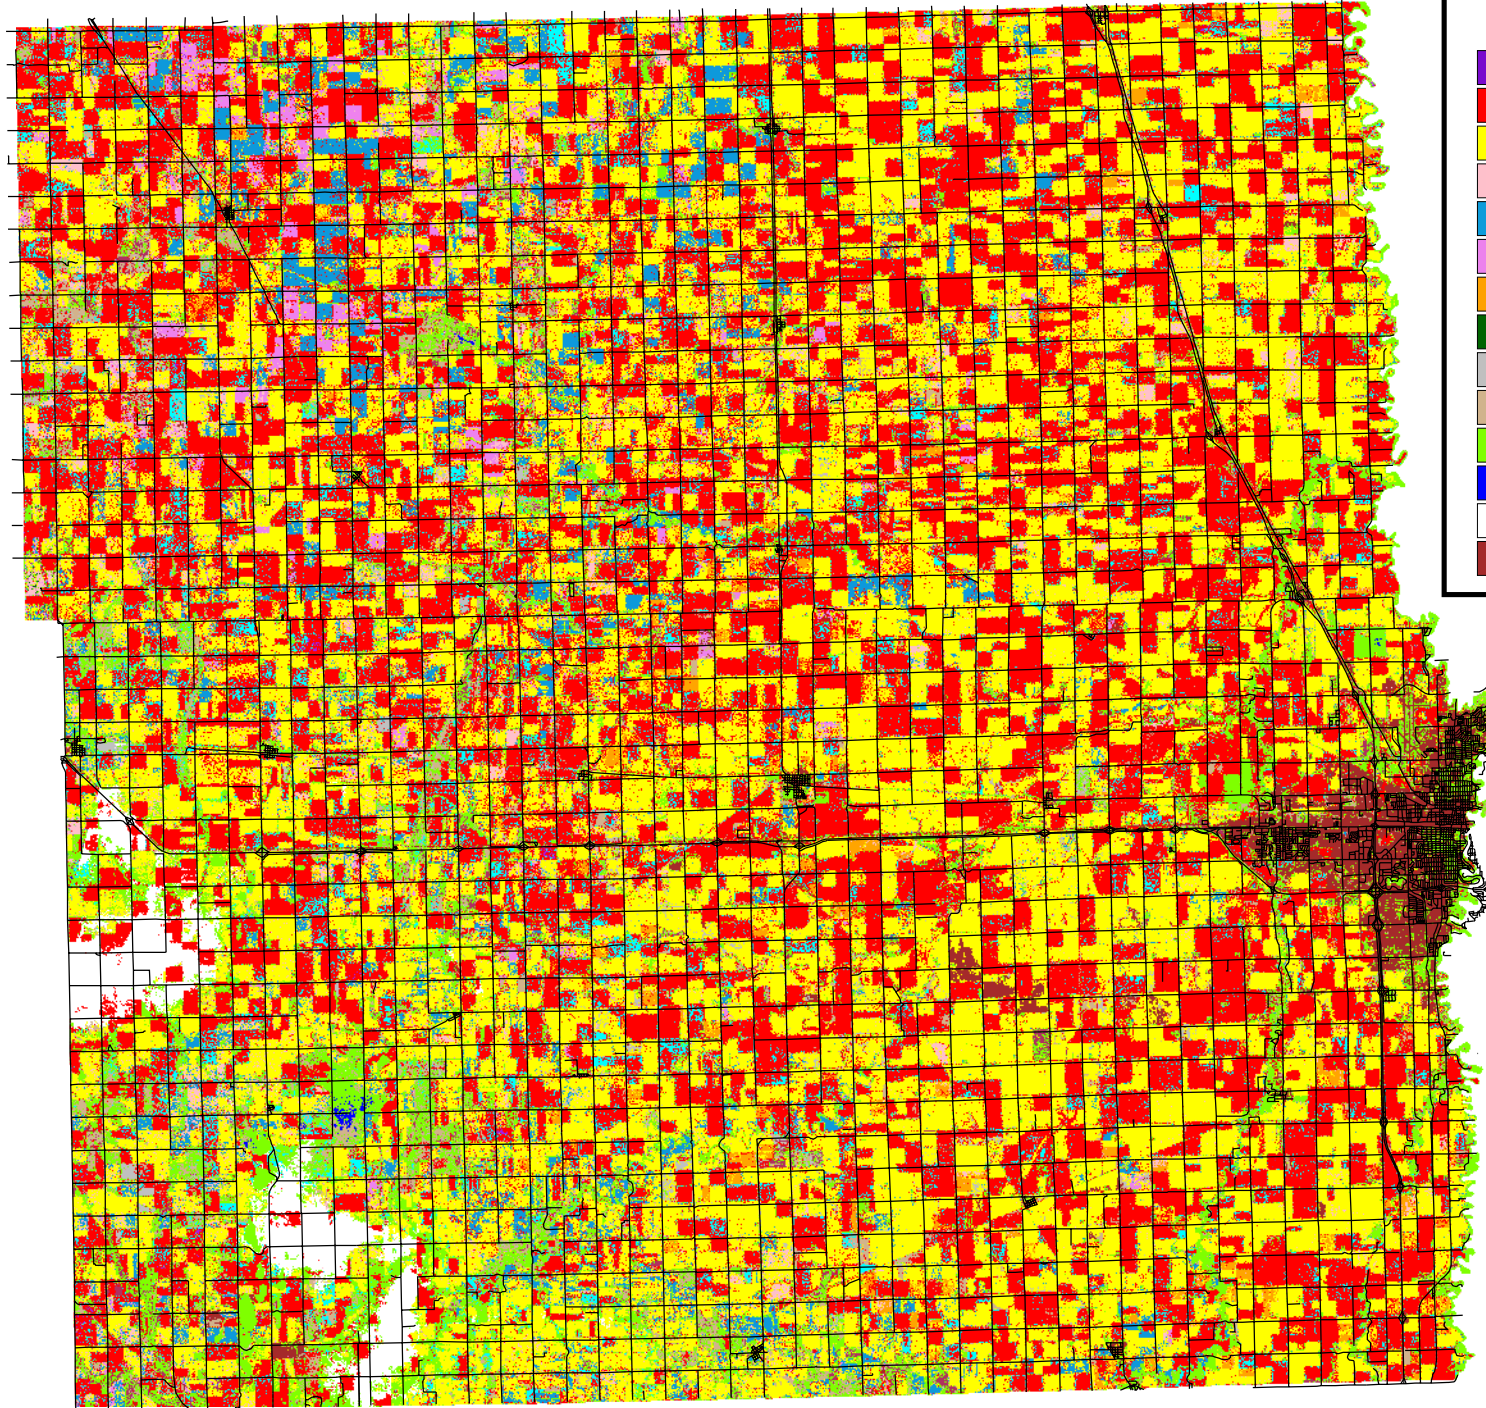

2000 Cass County North Dakota Categorized Image

Categories

-  Durum Wheat
-  All Other Small Grains & Hay
-  Soybeans
-  Sunflowers
-  Corn
-  Dry Edible Beans
-  Beets
-  Potatoes
-  All Other Crops
-  Fallow/Idle Cropland
-  Pasture/Range/CRP/Non Ag
-  Water
-  Clouds
-  Urban