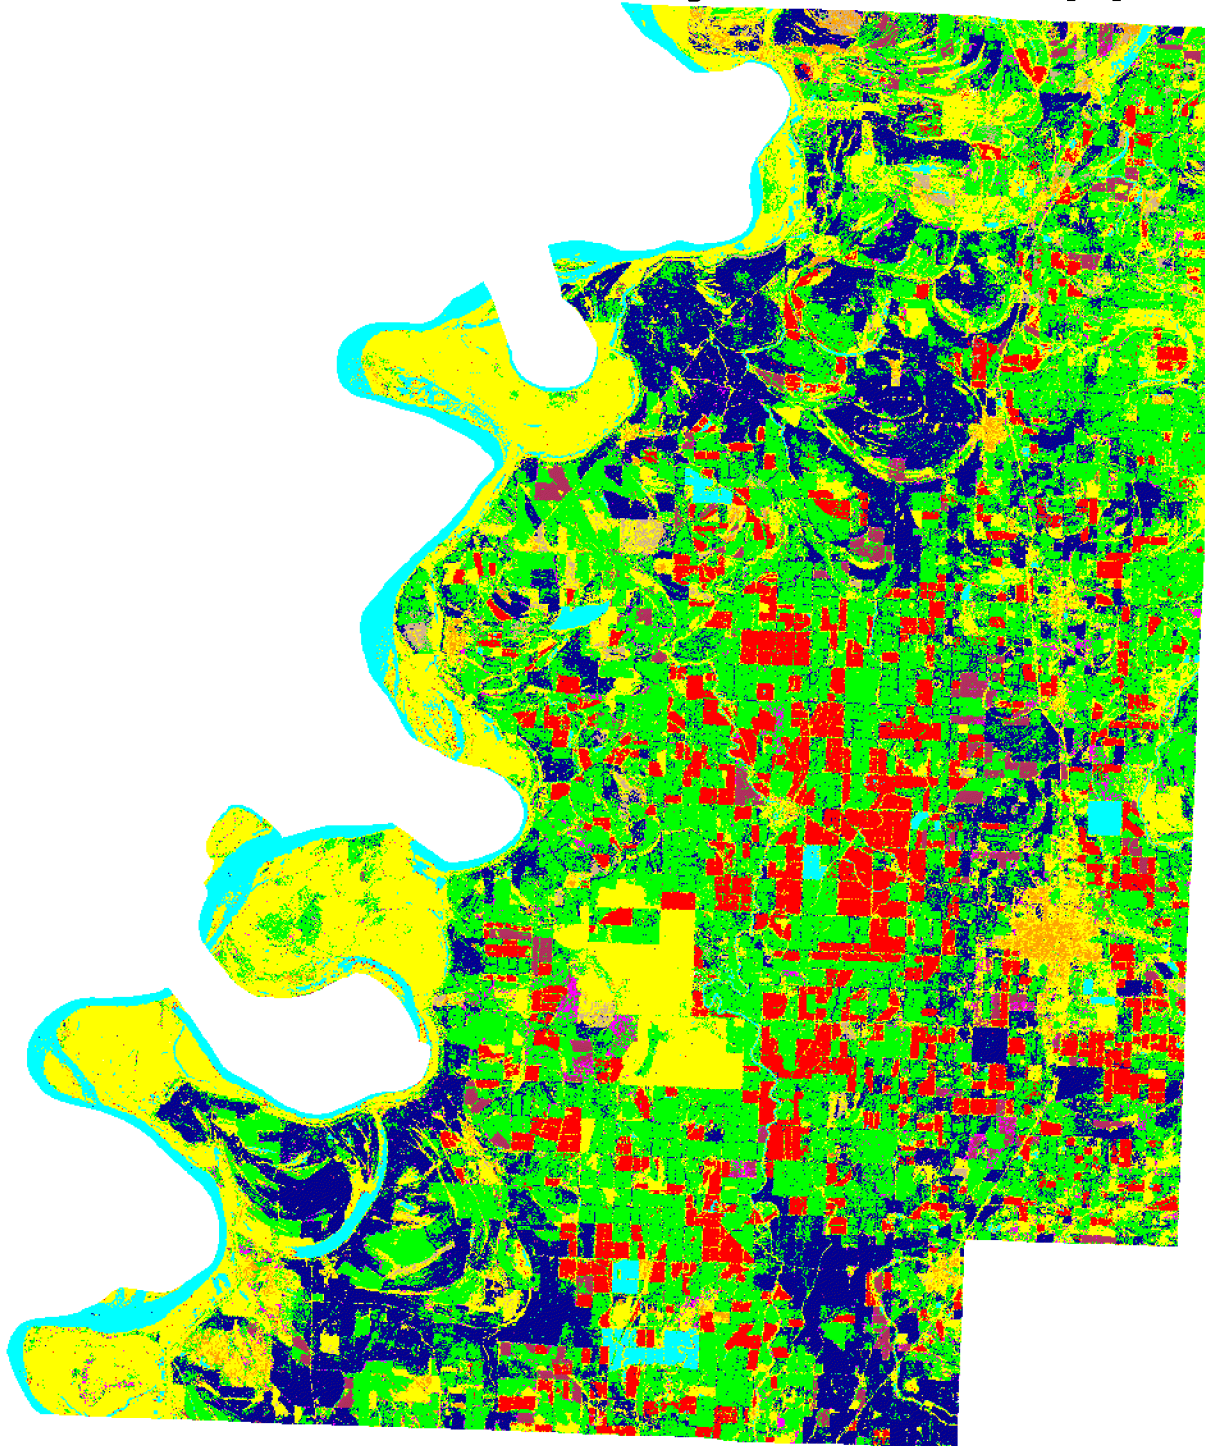

2003 Bolivar County, Mississippi Cropland Data Layer

Categories	
	Rice
	Cotton
	Soybeans
	Corn
	Sorghum
	Other Crops/Hay
	Non-Crop/Non-ag/Pasture/Idlecrop
	Urban
	Water
	Clouds