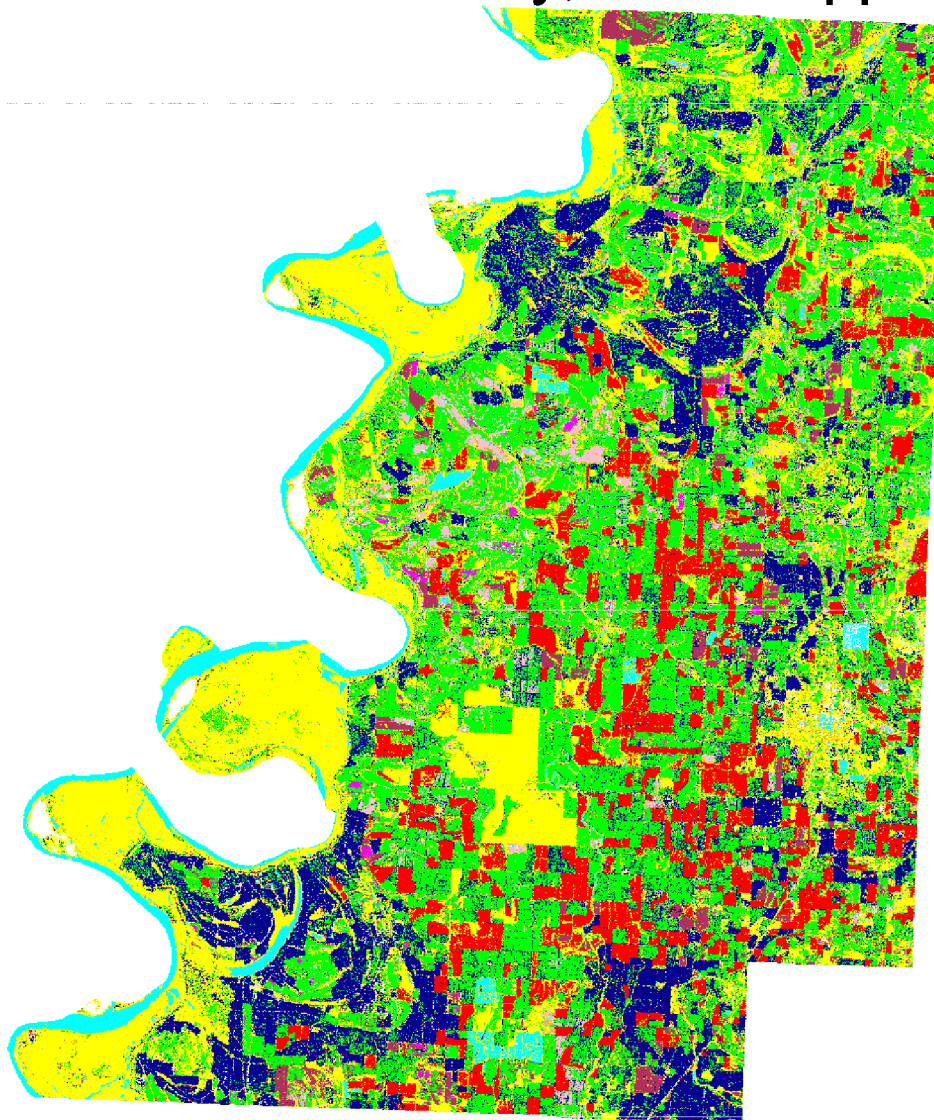

# 2002 Bolivar County, Mississippi Cropland Data Layer

Categories	
	Rice
	Cotton
	Soybeans
	Corn
	Sorghum
	Other Crops/Hay
	Non-Crop/Non-ag/Pasture/Idlecrop
	Urban
	Water
	Clouds