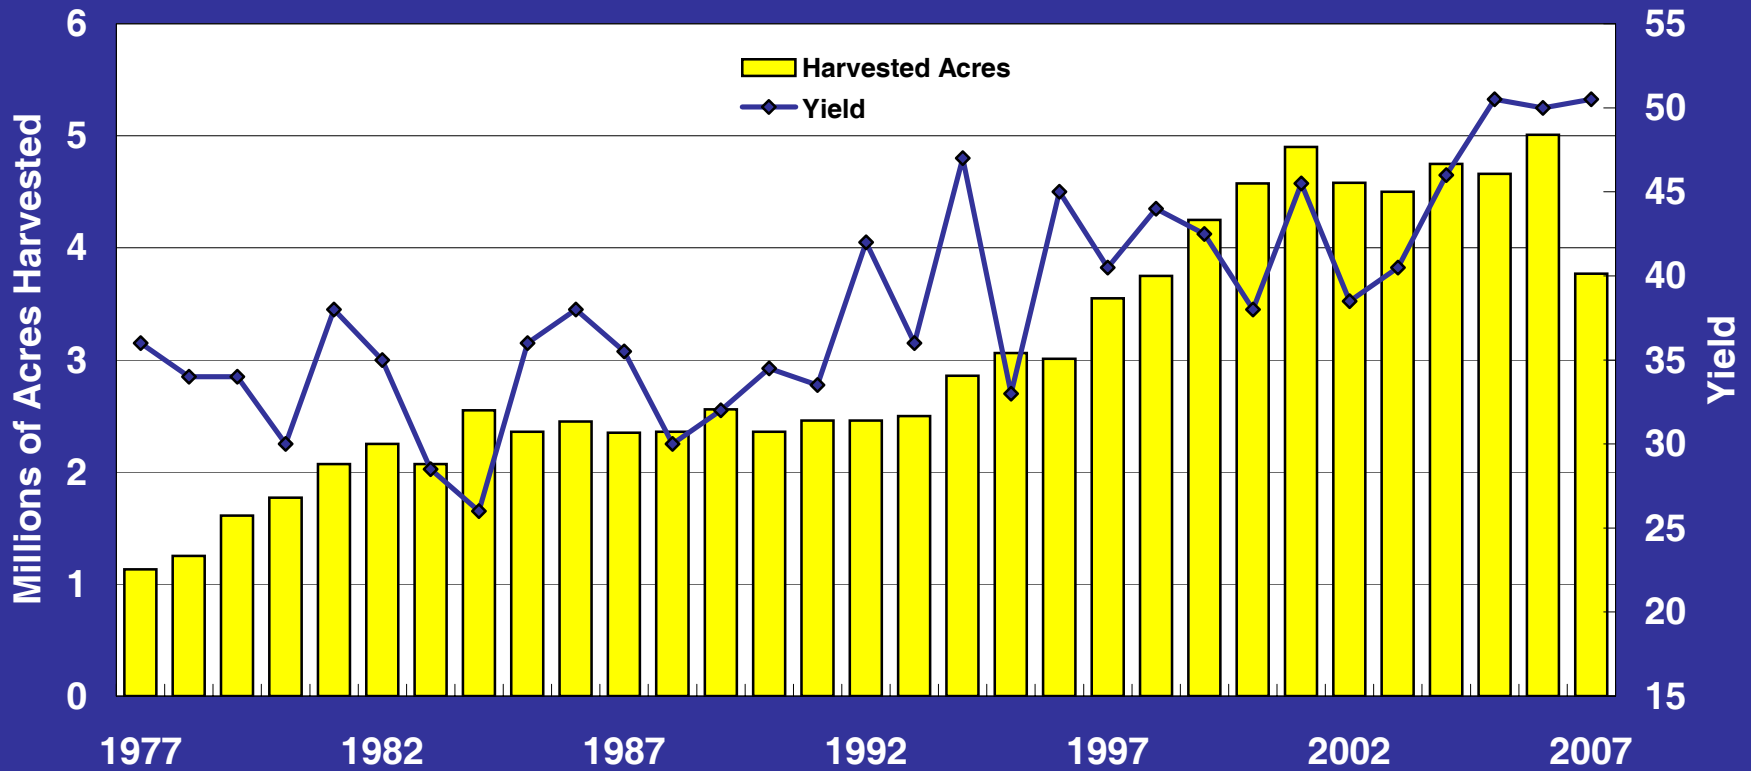

Nebraska Soybean Harvested Acres and Yield

Source: USDA NASS Nebraska Field Office - February 4, 2008