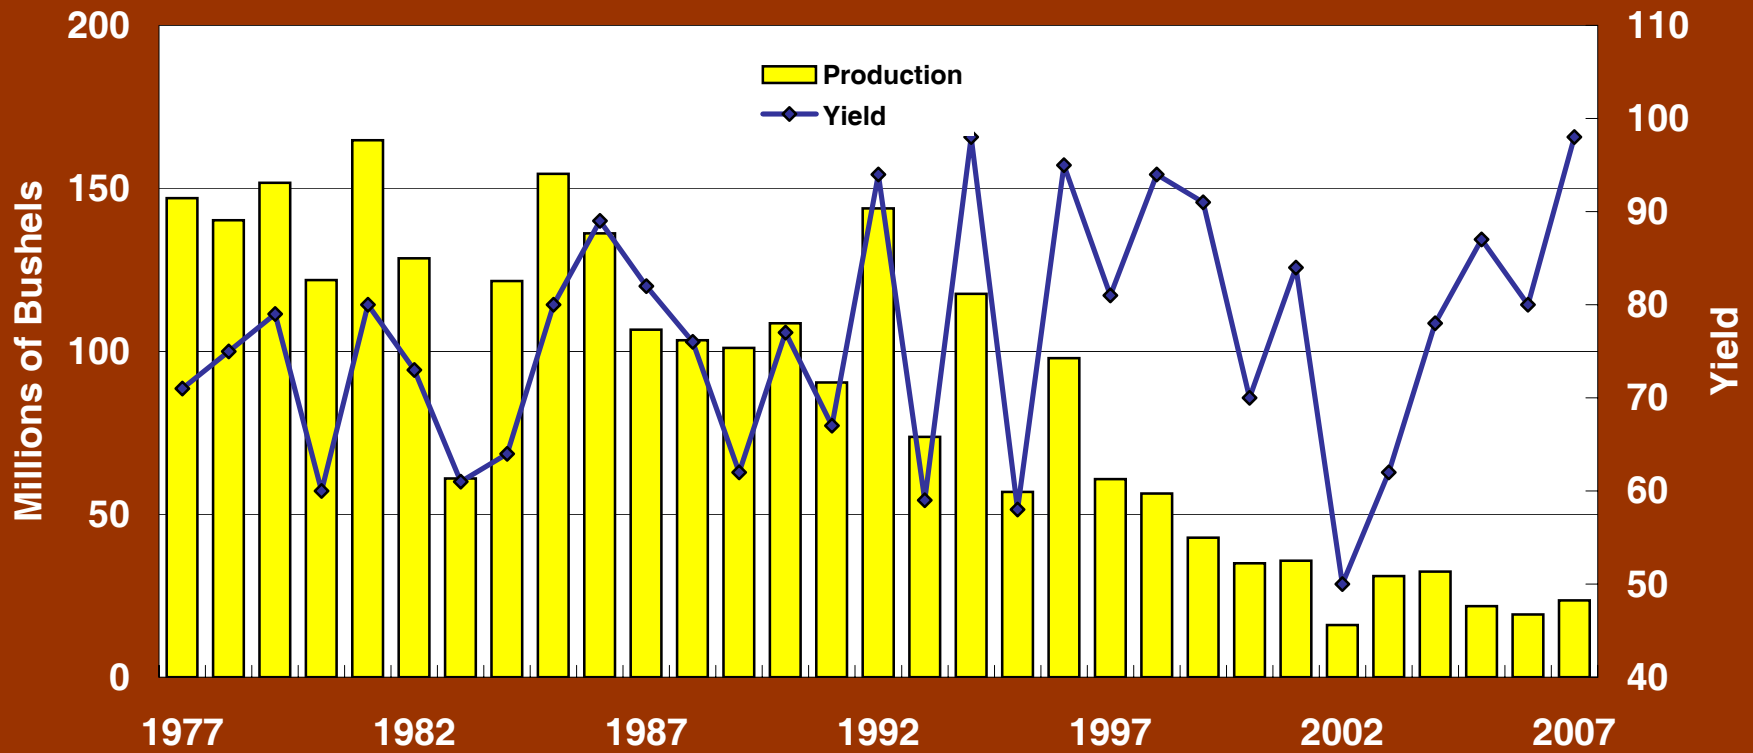

Nebraska Grain Sorghum Production and Yield

Source: USDA NASS Nebraska Field Office - February 4, 2008