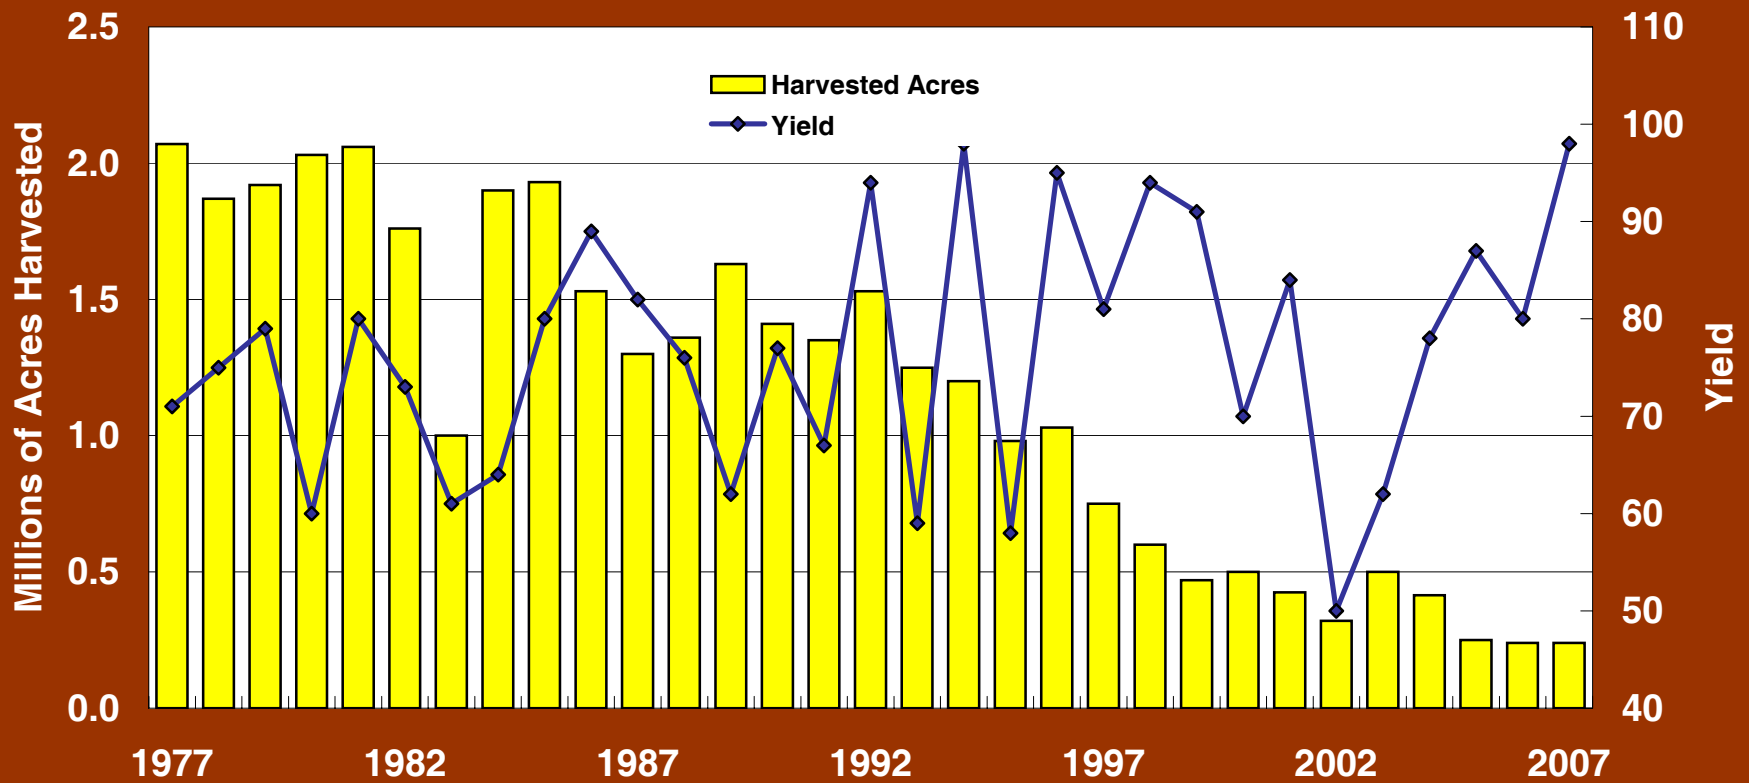

Nebraska Grain Sorghum Harvested Acres and Yield

Source: USDA NASS Nebraska Field Office - February 4, 2008