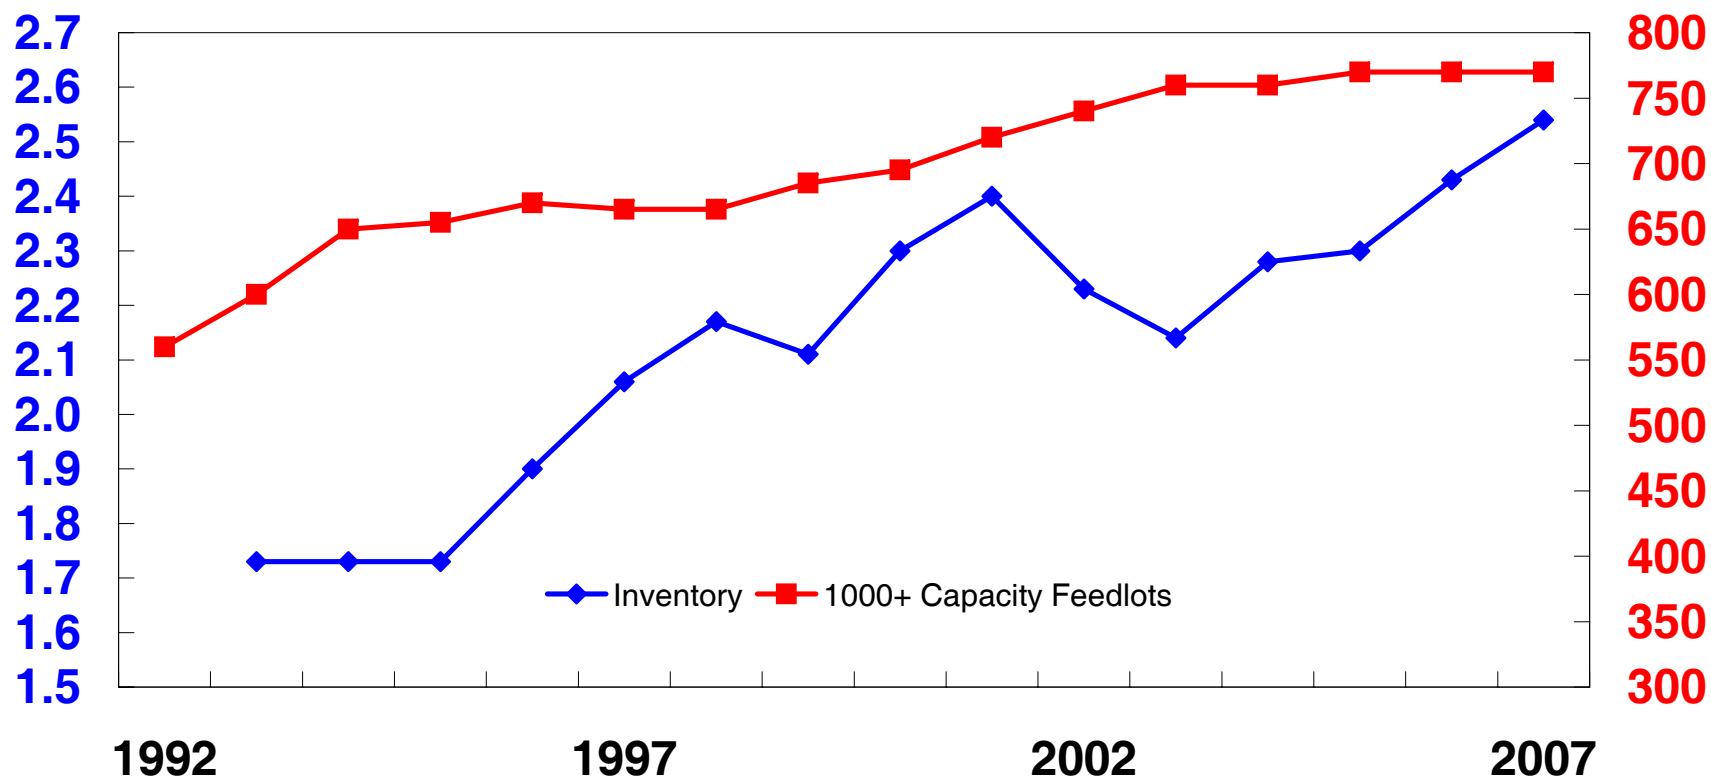

Nebraska Cattle on Feed

1,000+ Capacity Feedlots

January 1 Inventory - Million

Number of Feedlots

Source: USDA NASS Nebraska Field Office -March 10, 2008