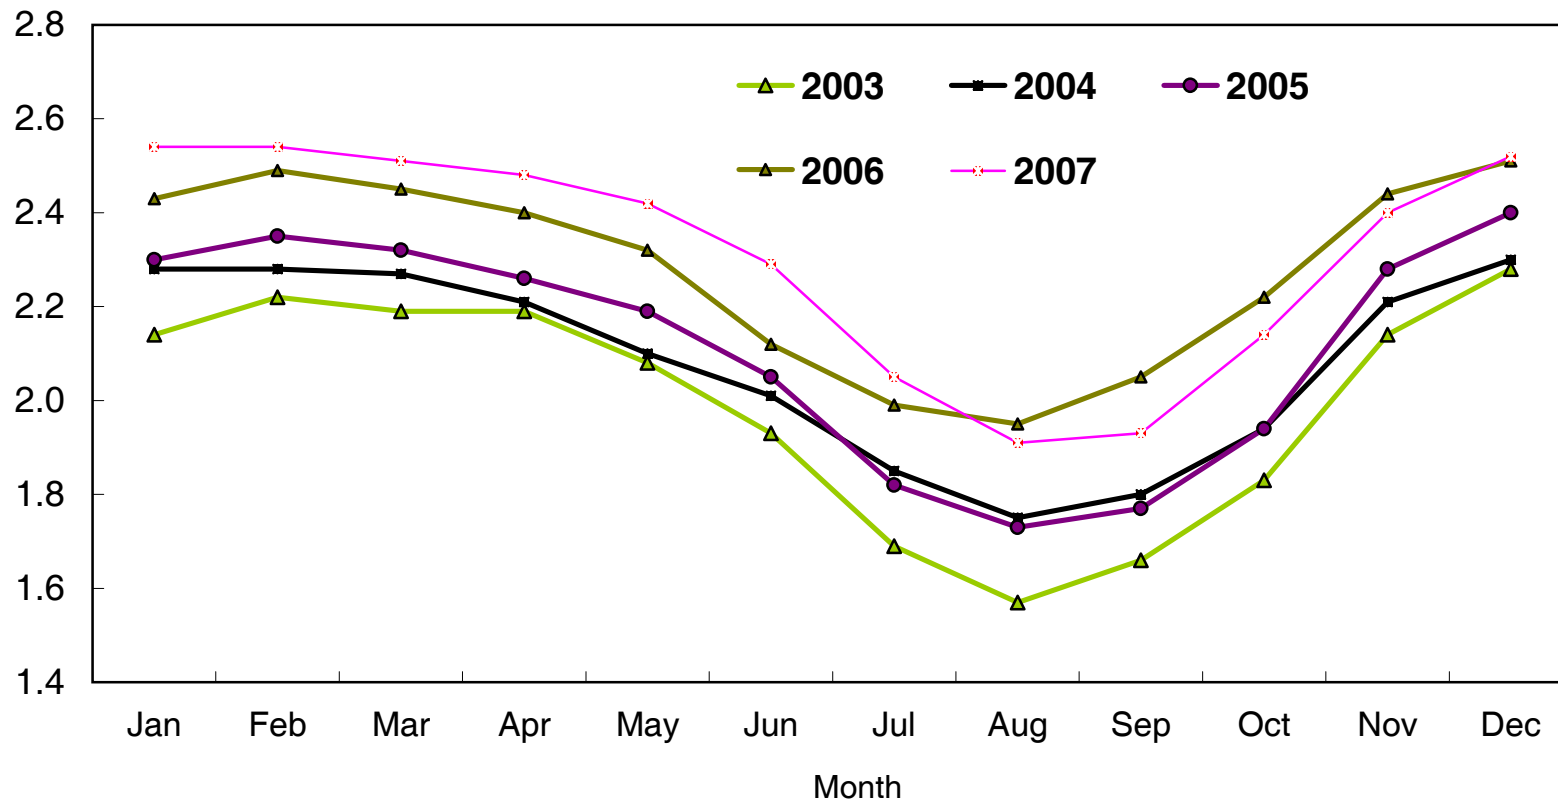

# Nebraska Cattle on Feed 1,000 + Capacity Feedlots

Million Head

Source: USDA NASS Nebraska Field Office - February 4, 2008