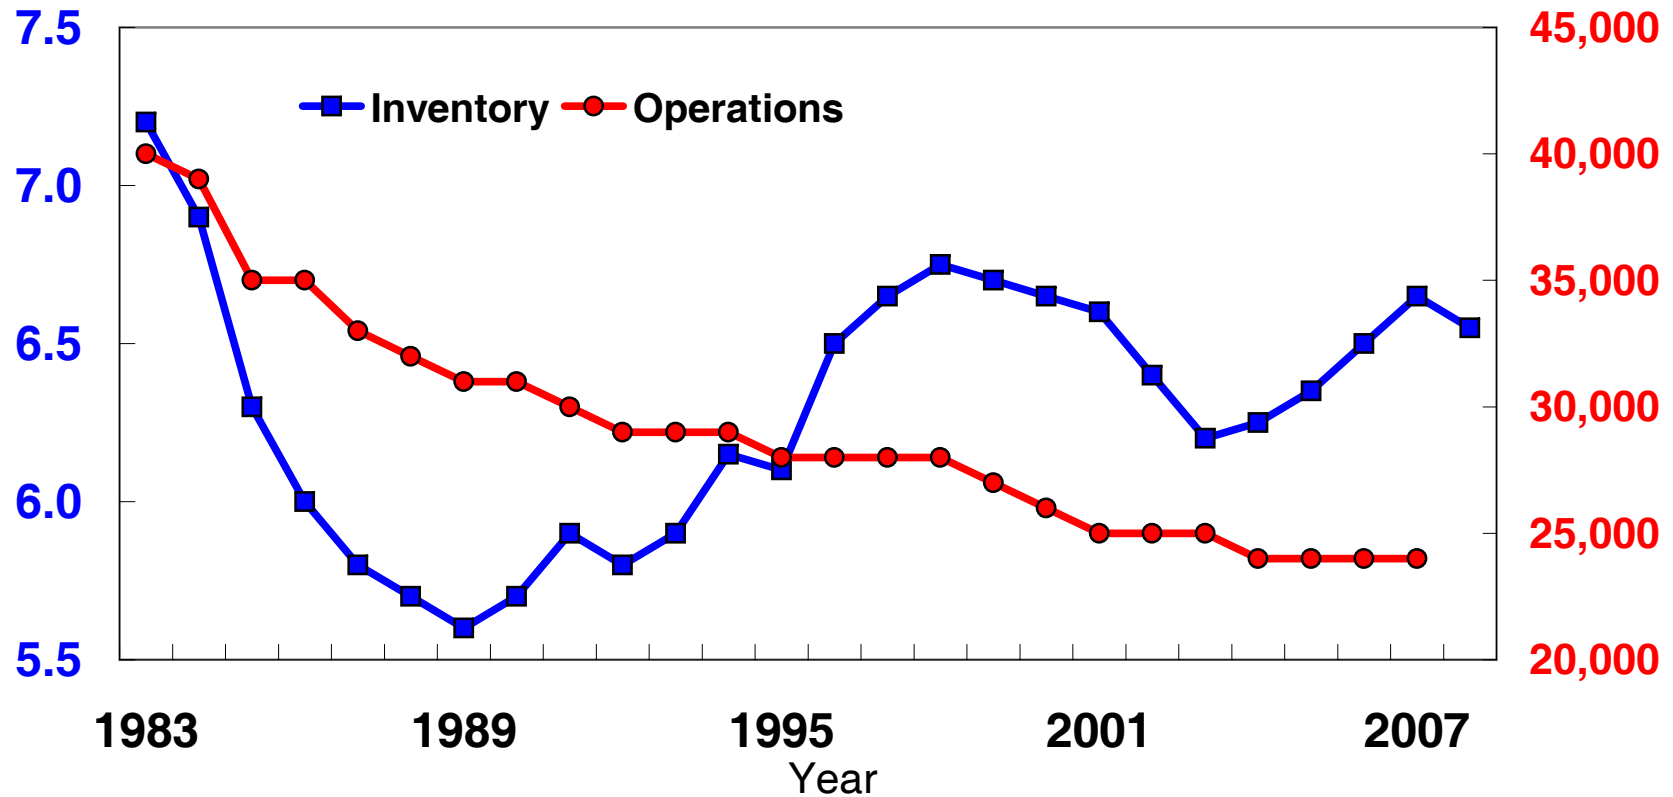

Nebraska Cattle & Calves Operations and Inventory

January 1 Inventory - Million Head

Operations

Source: USDA NASS Nebraska Field Office - February 4, 2008