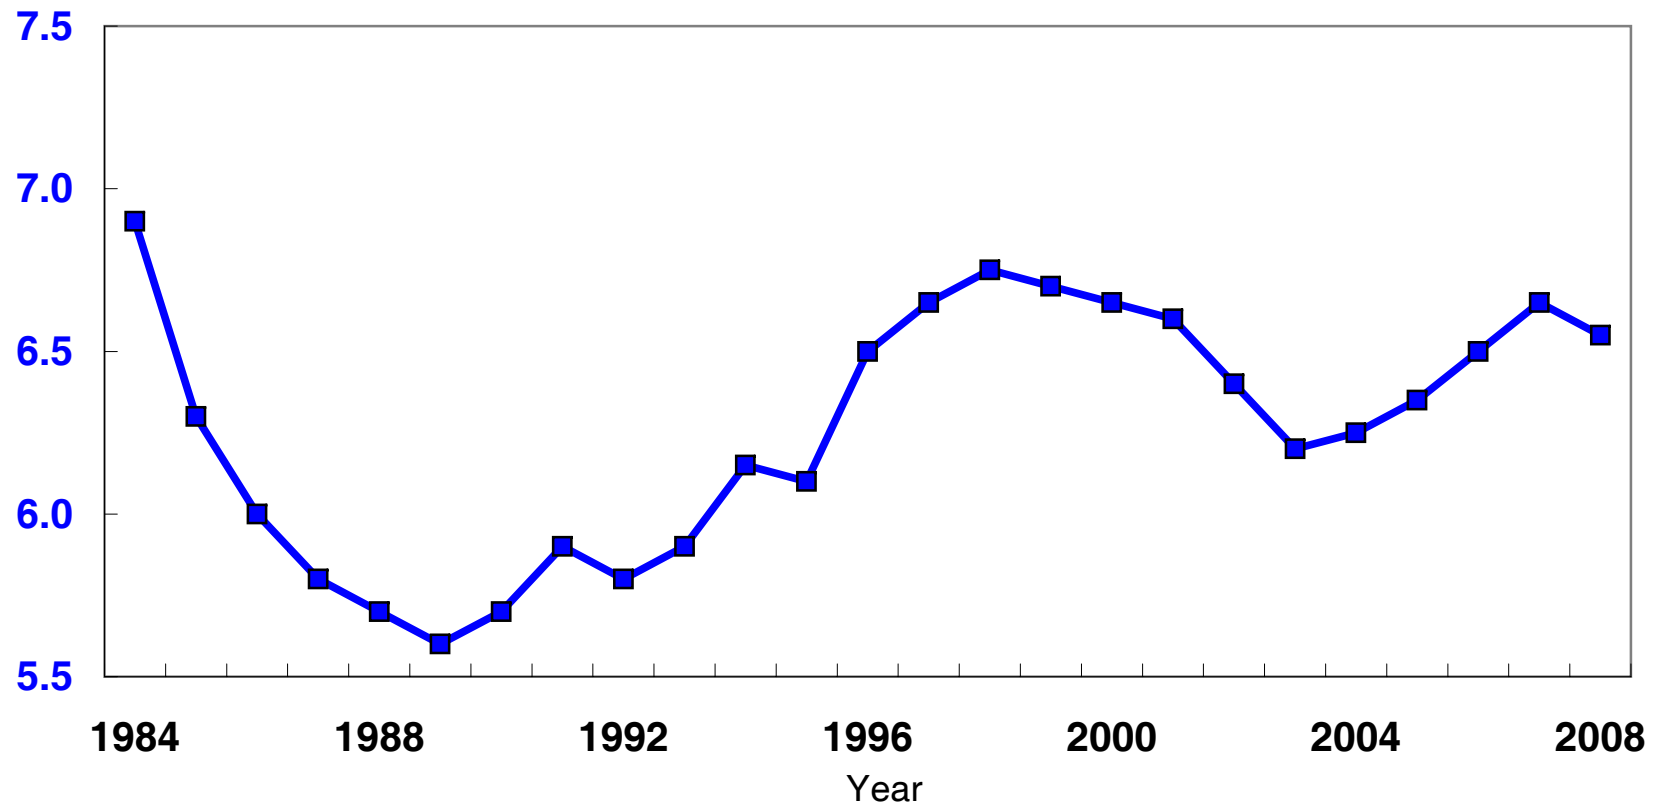

Nebraska Cattle & Calves Inventory

January 1 Inventory - Million Head

Source: USDA NASS Nebraska Field Office - February 4, 2008