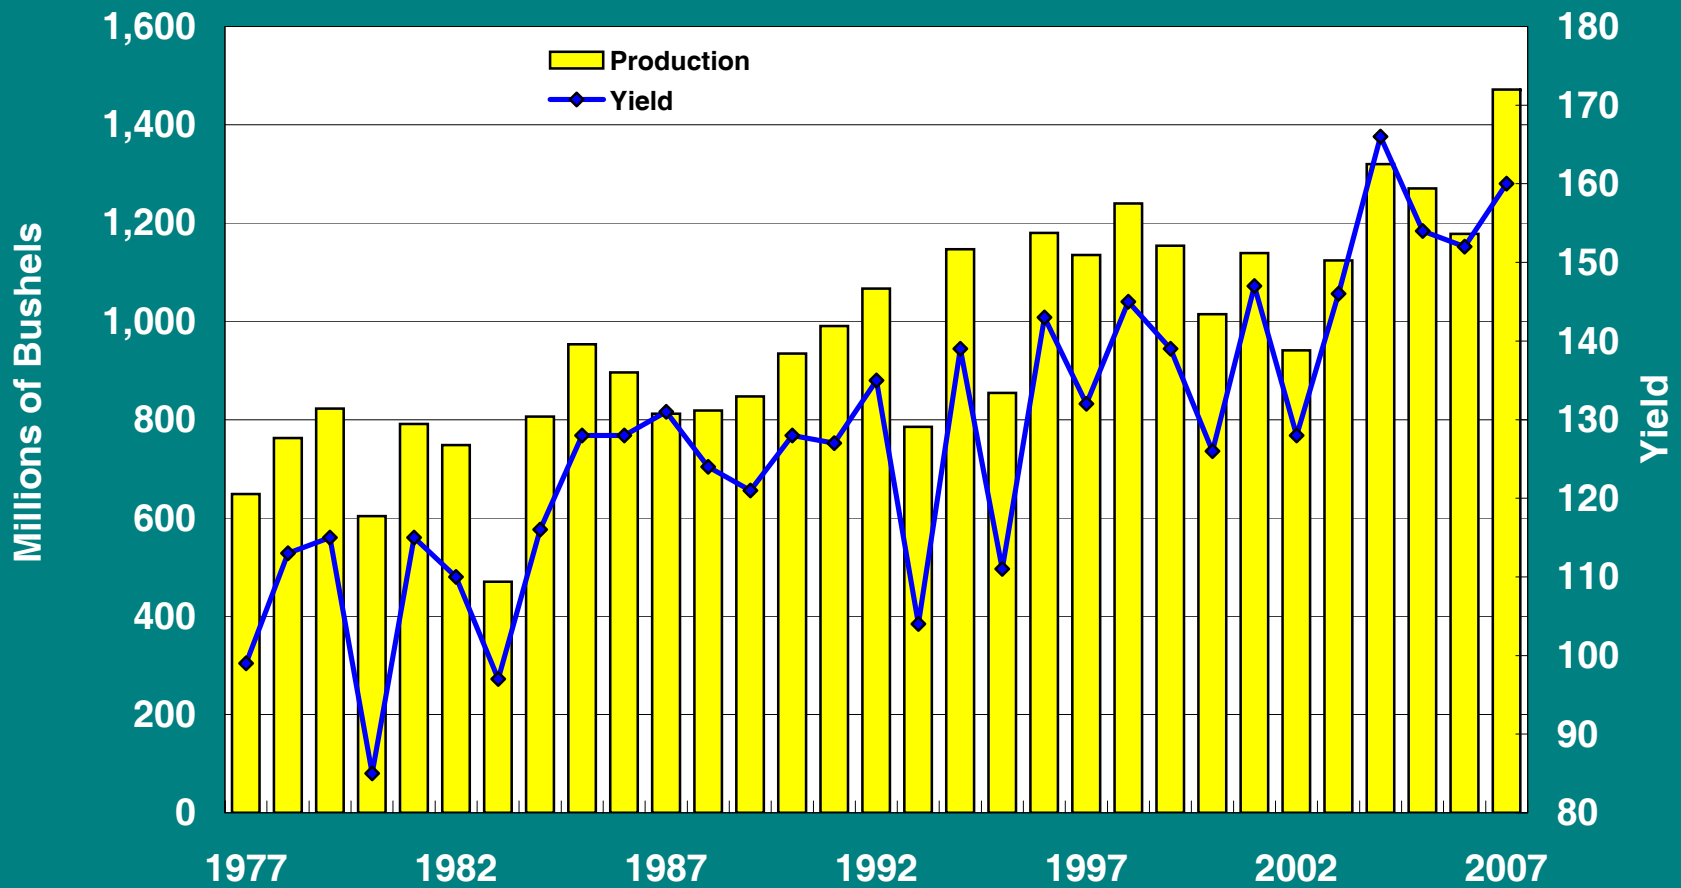

Nebraska Corn Production and Yield

Source: USDA NASS Nebraska Field Office - February 4, 2008