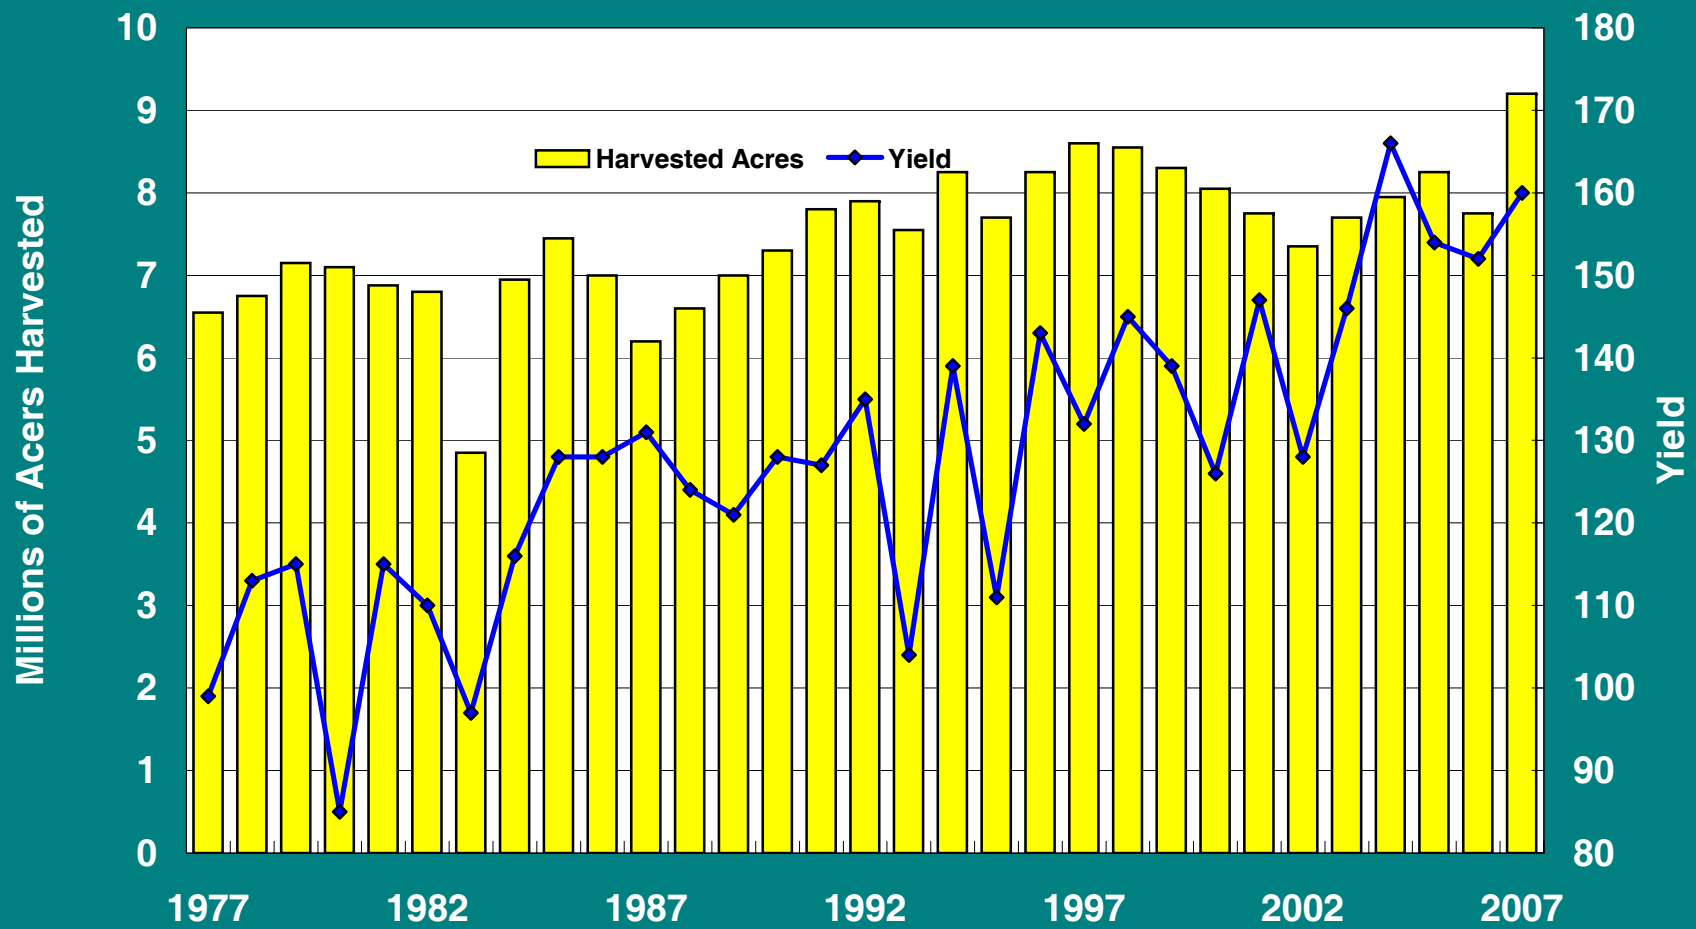

Nebraska Corn Harvested Acres and Yield

Source: USDA NASS Nebraska Field Office - February 4, 2008