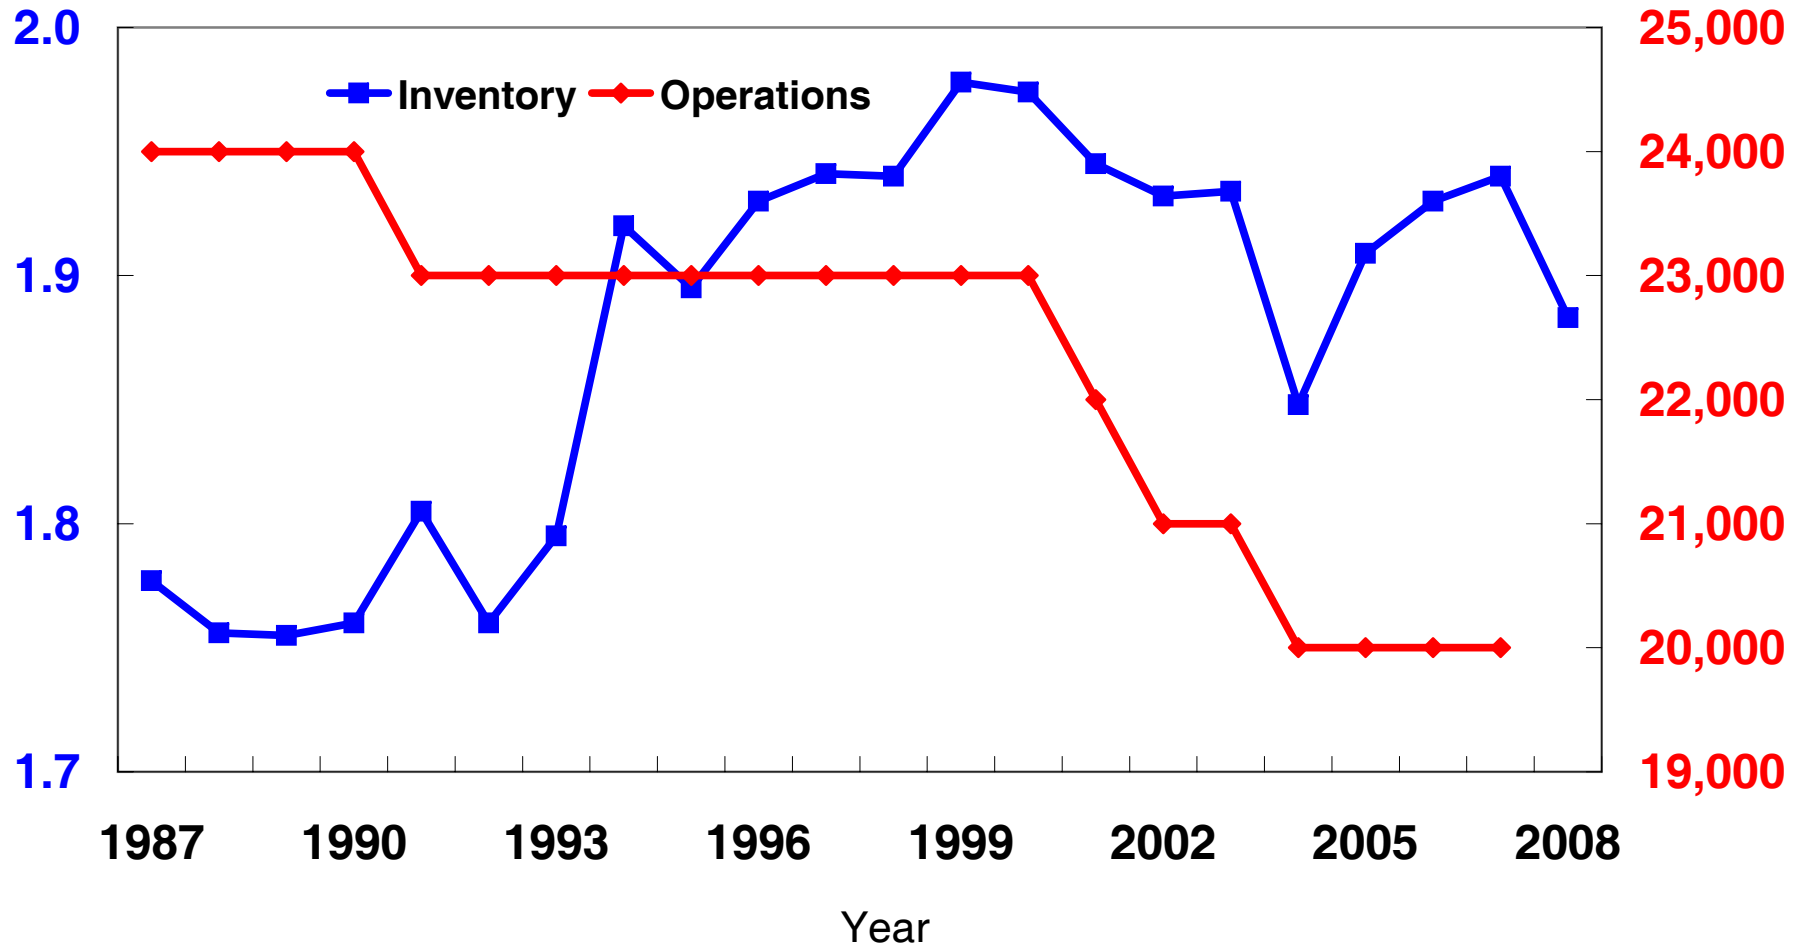

Nebraska Beef Cows Operations and Inventory

January 1 Inventory - Million Head

Operations

Source: USDA NASS Nebraska Field Office - February 4, 2008