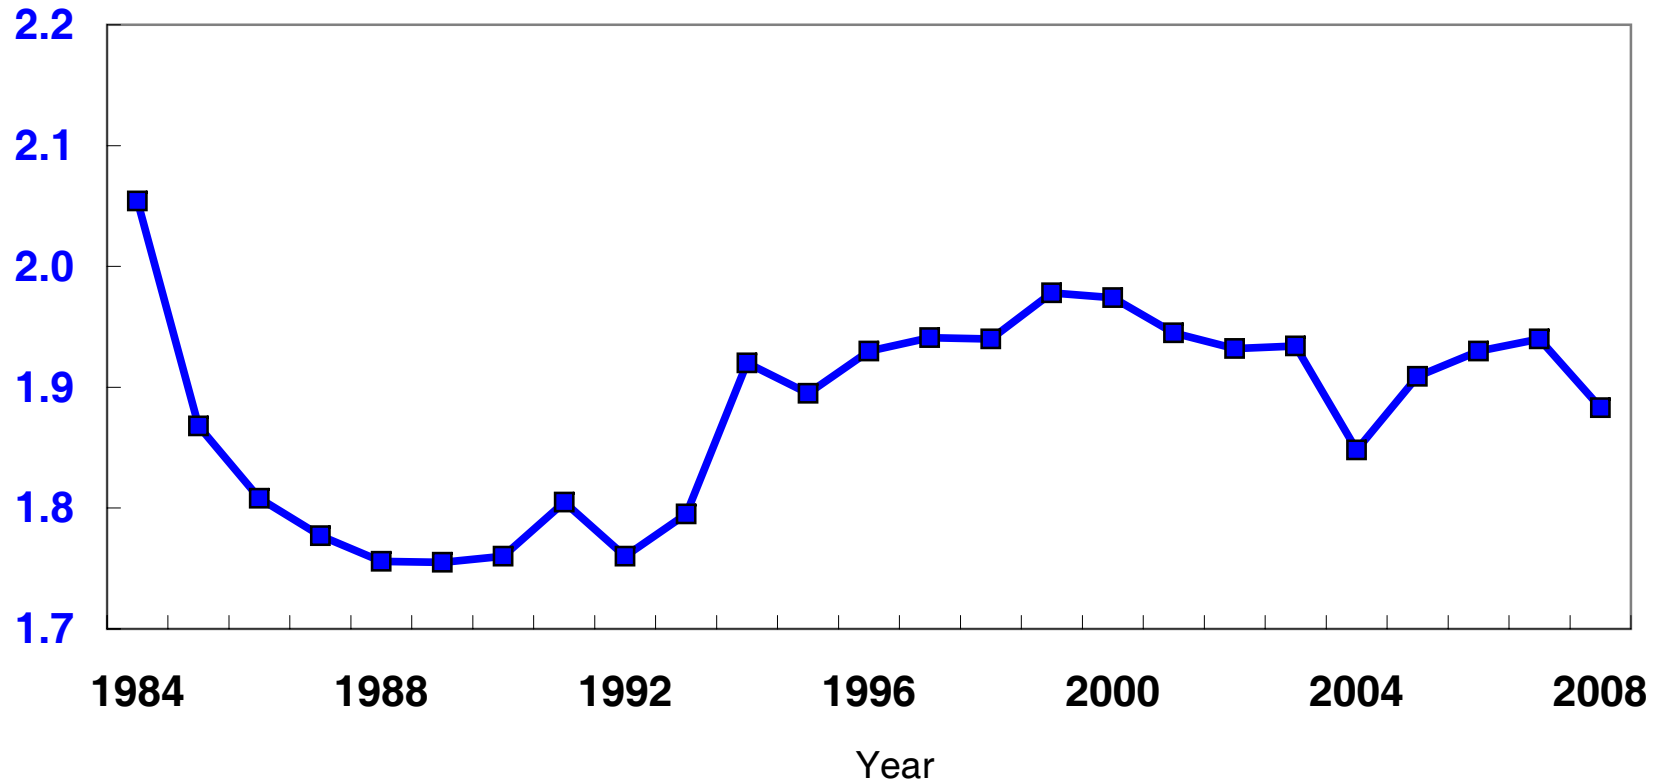

Nebraska Beef Cows Inventory

January 1 Inventory - Million Head

Source: USDA NASS Nebraska Field Office - February 4, 2008