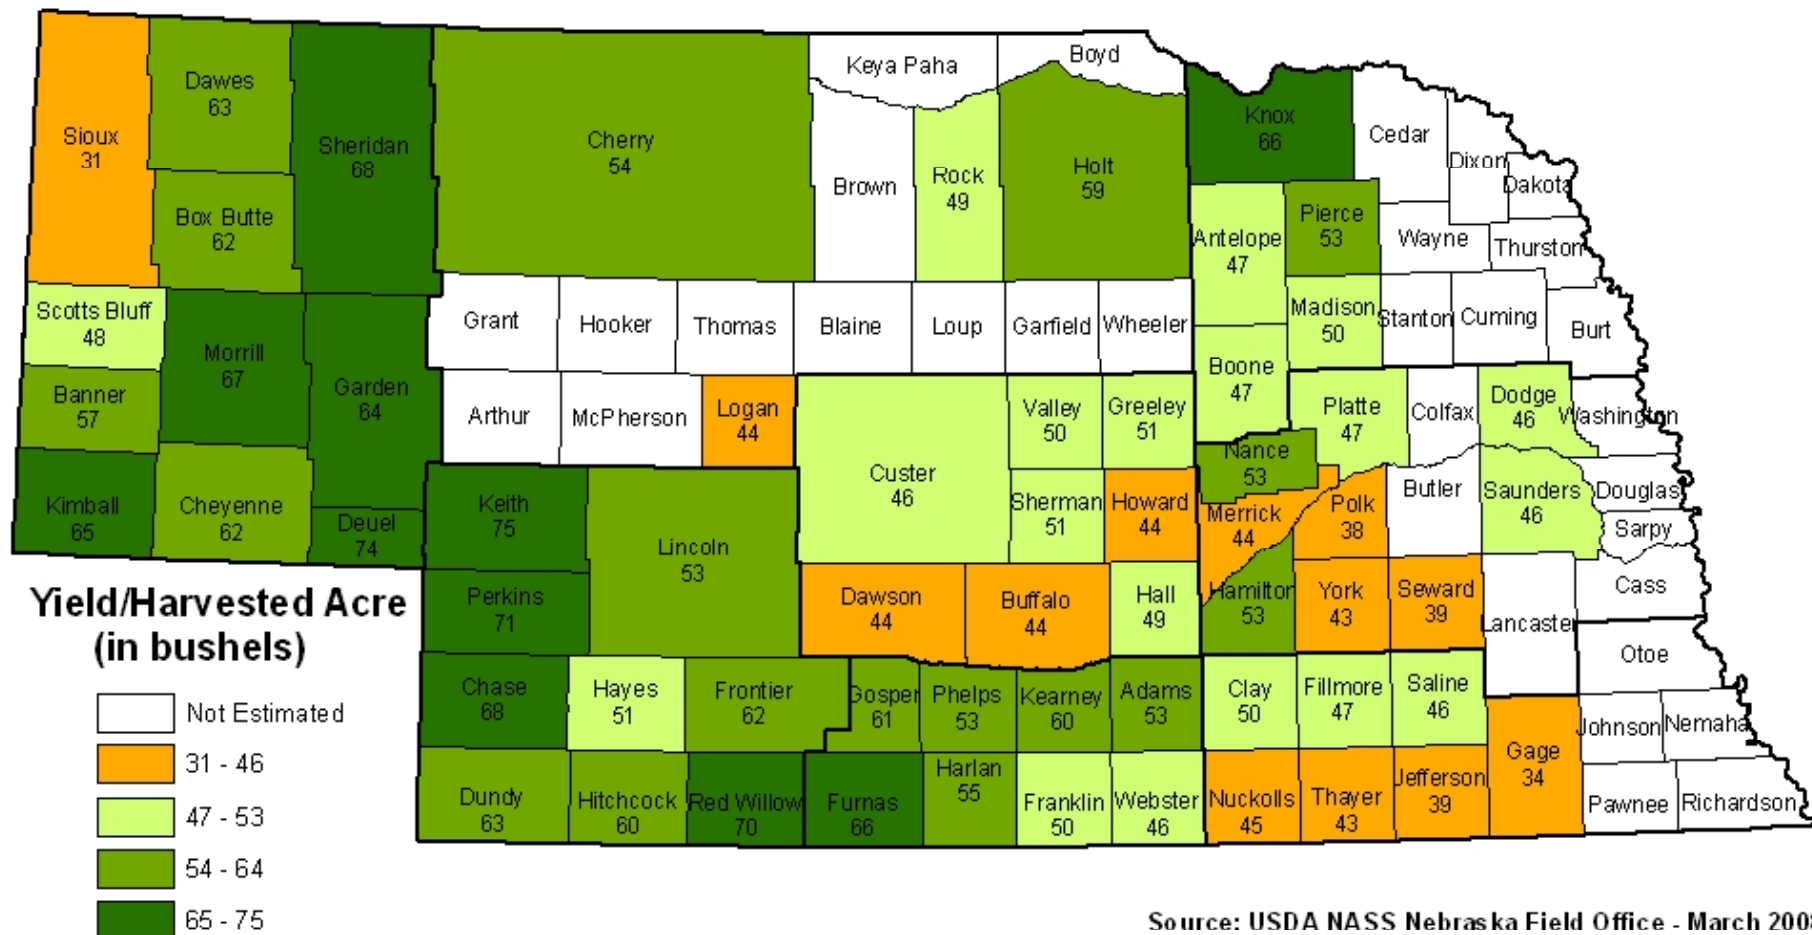

2007 Nebraska Wheat Irrigated Yields

Source: USDA NASS Nebraska Field Office - March 2008