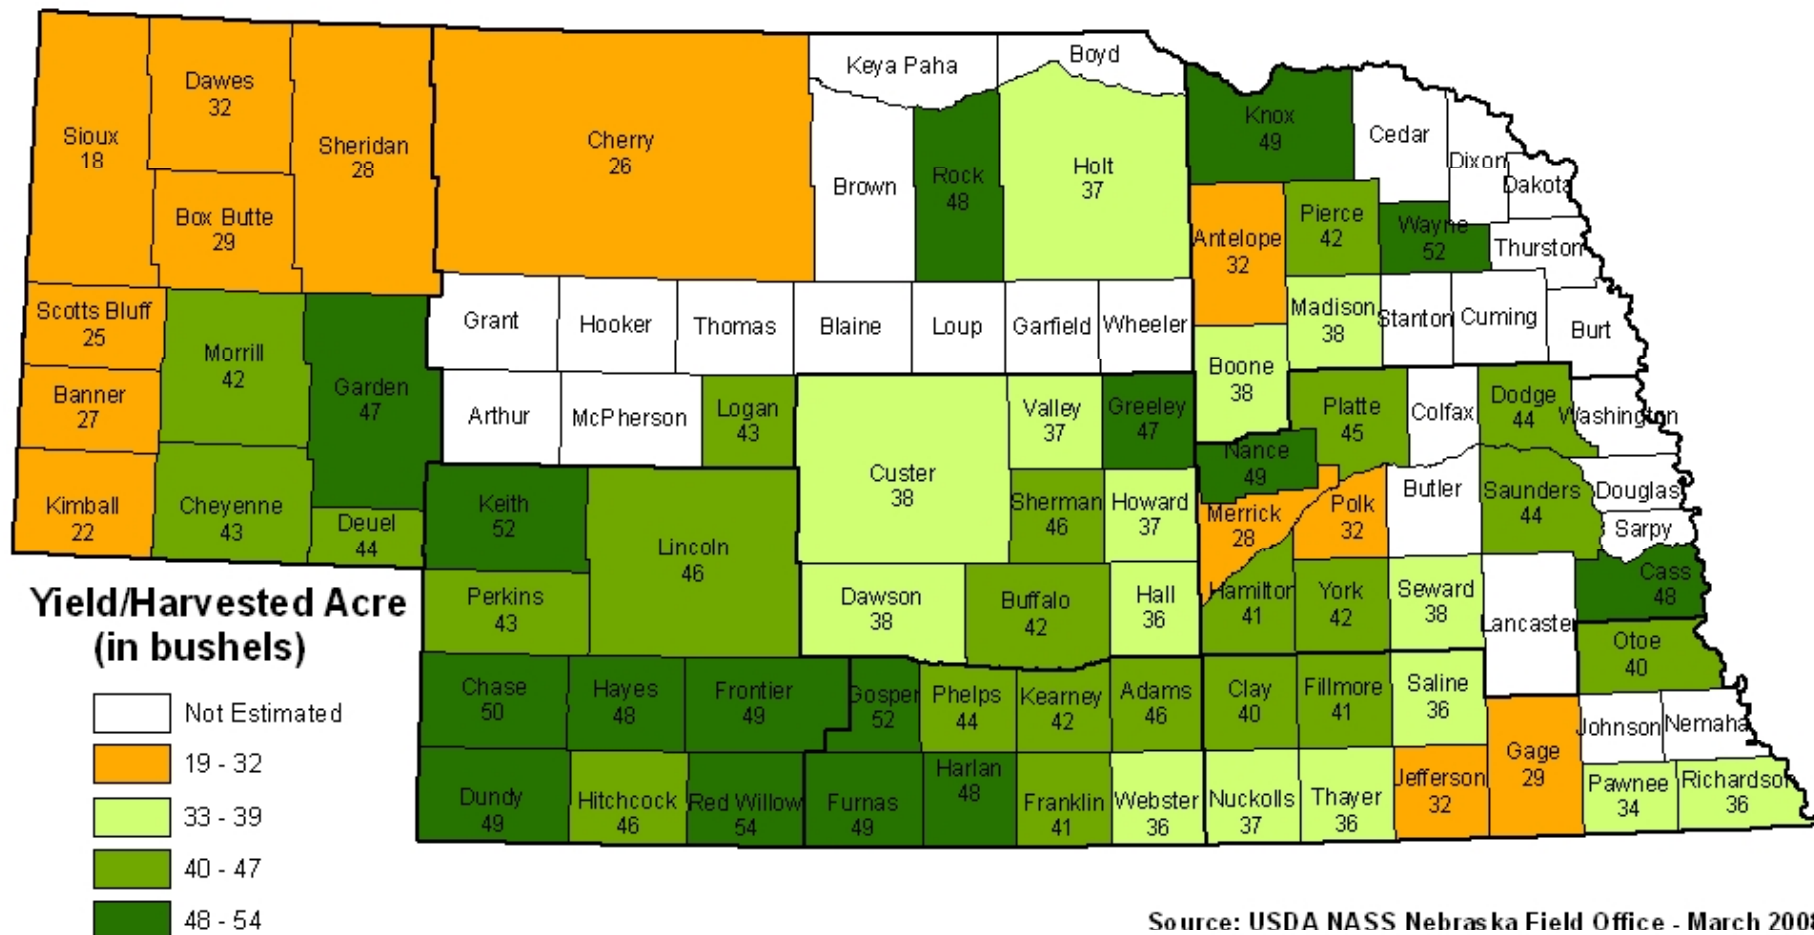

2007 Nebraska Wheat Dryland Yields

Source: USDA NASS Nebraska Field Office - March 2008