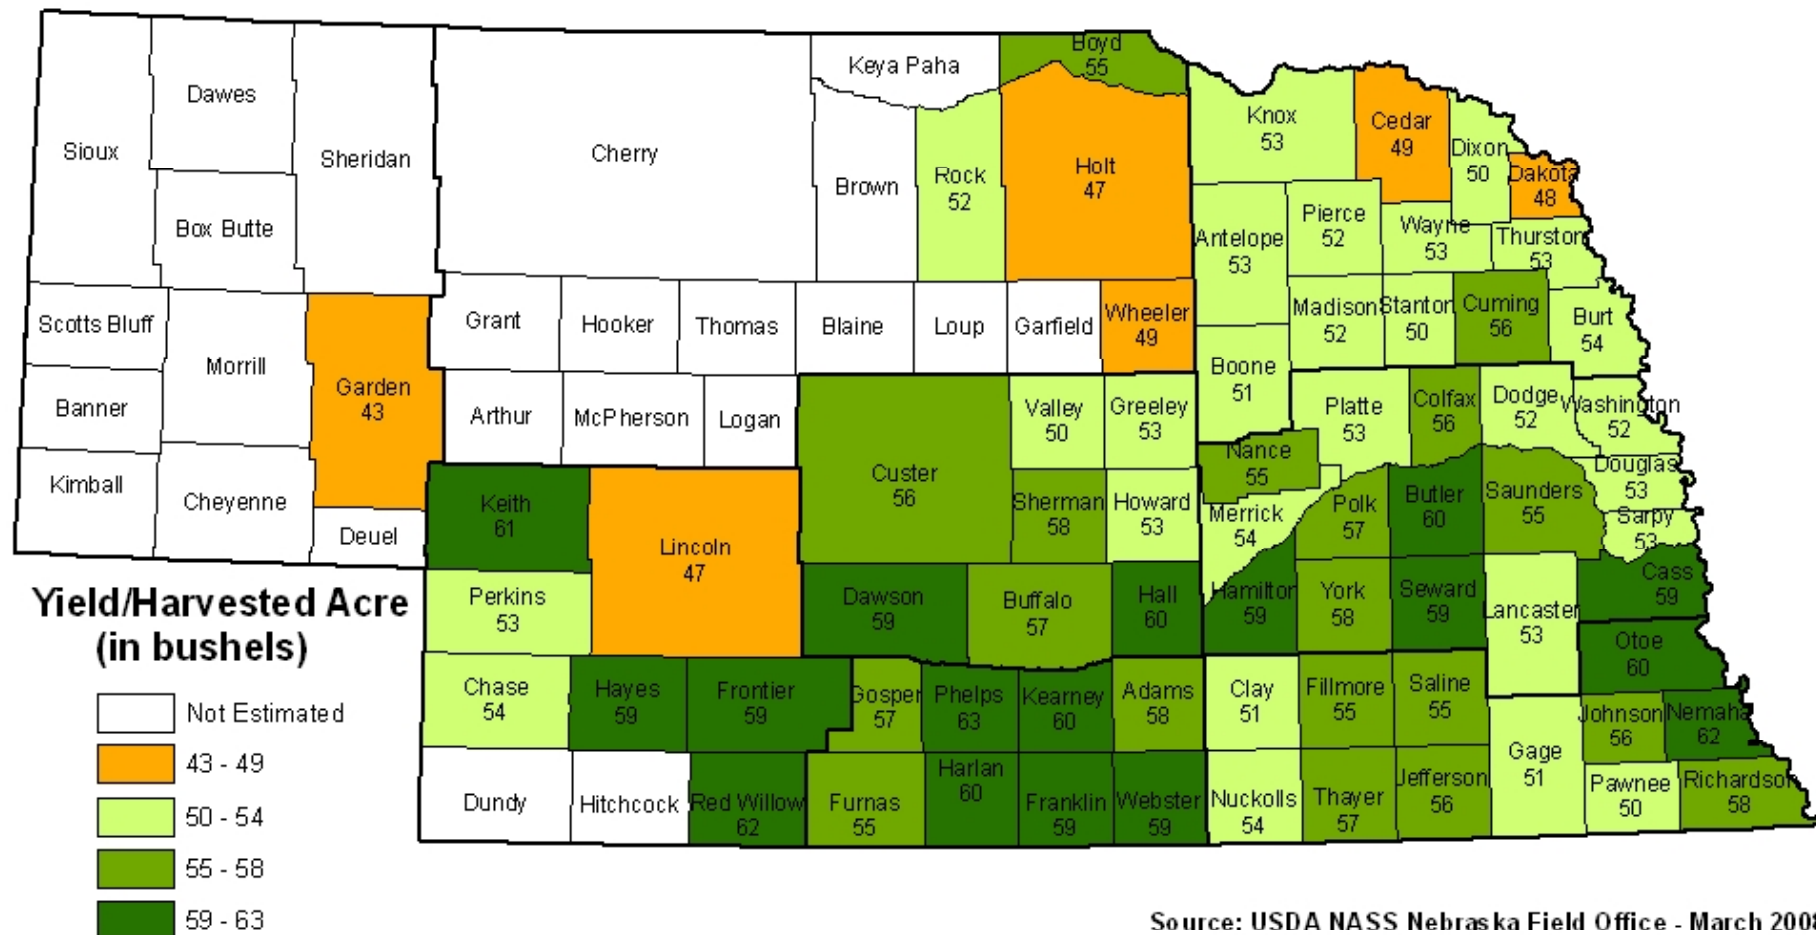

2007 Nebraska Soybean Irrigated Yields

Source: USDA NASS Nebraska Field Office - March 2008