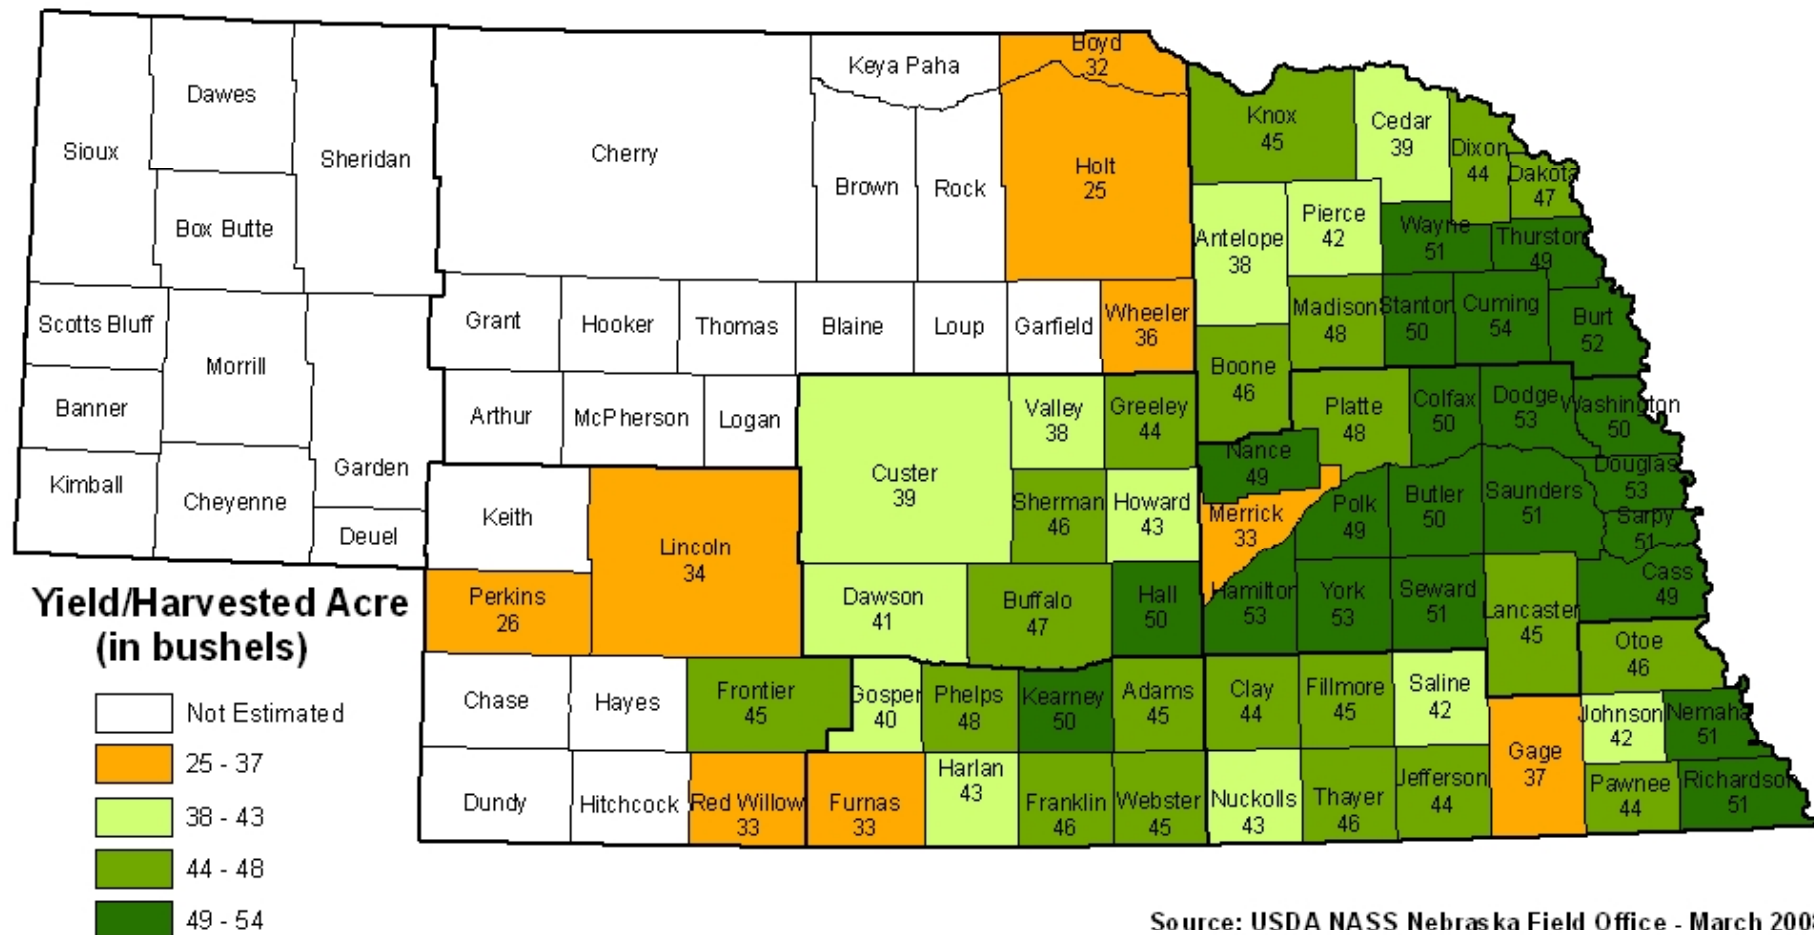

# 2007 Nebraska Soybean Dryland Yields

Source: USDA NASS Nebraska Field Office - March 2008