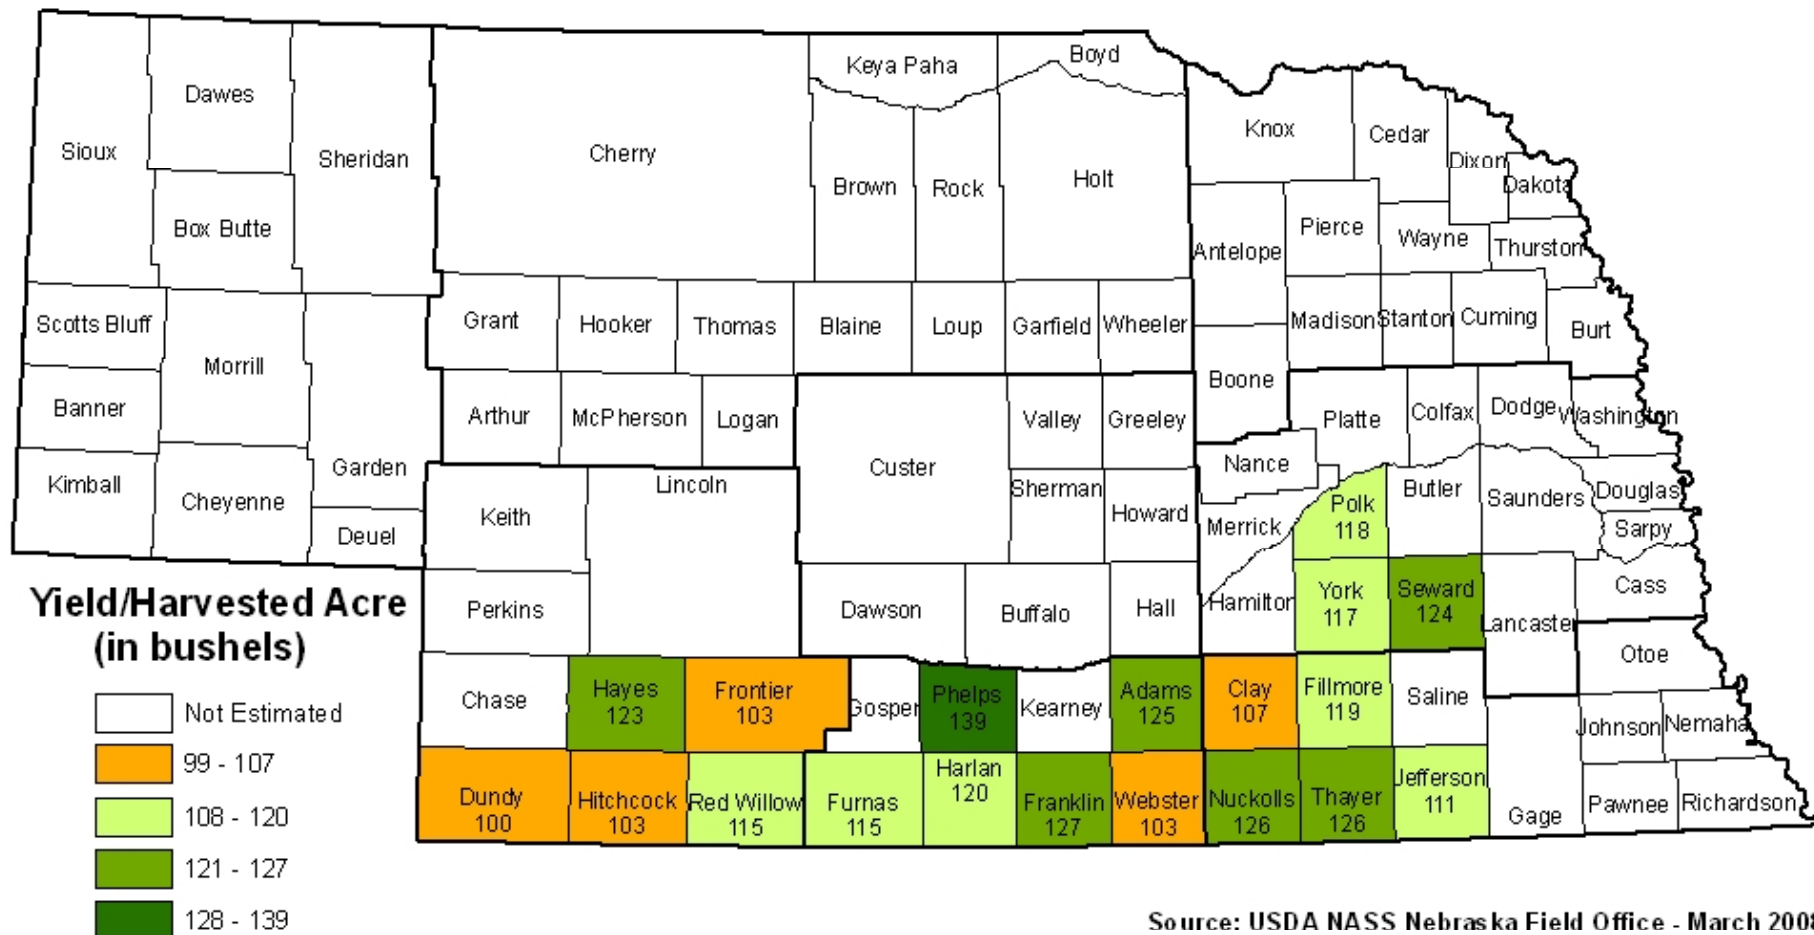

2007 Nebraska Sorghum Irrigated Yields

Source: USDA NASS Nebraska Field Office - March 2008