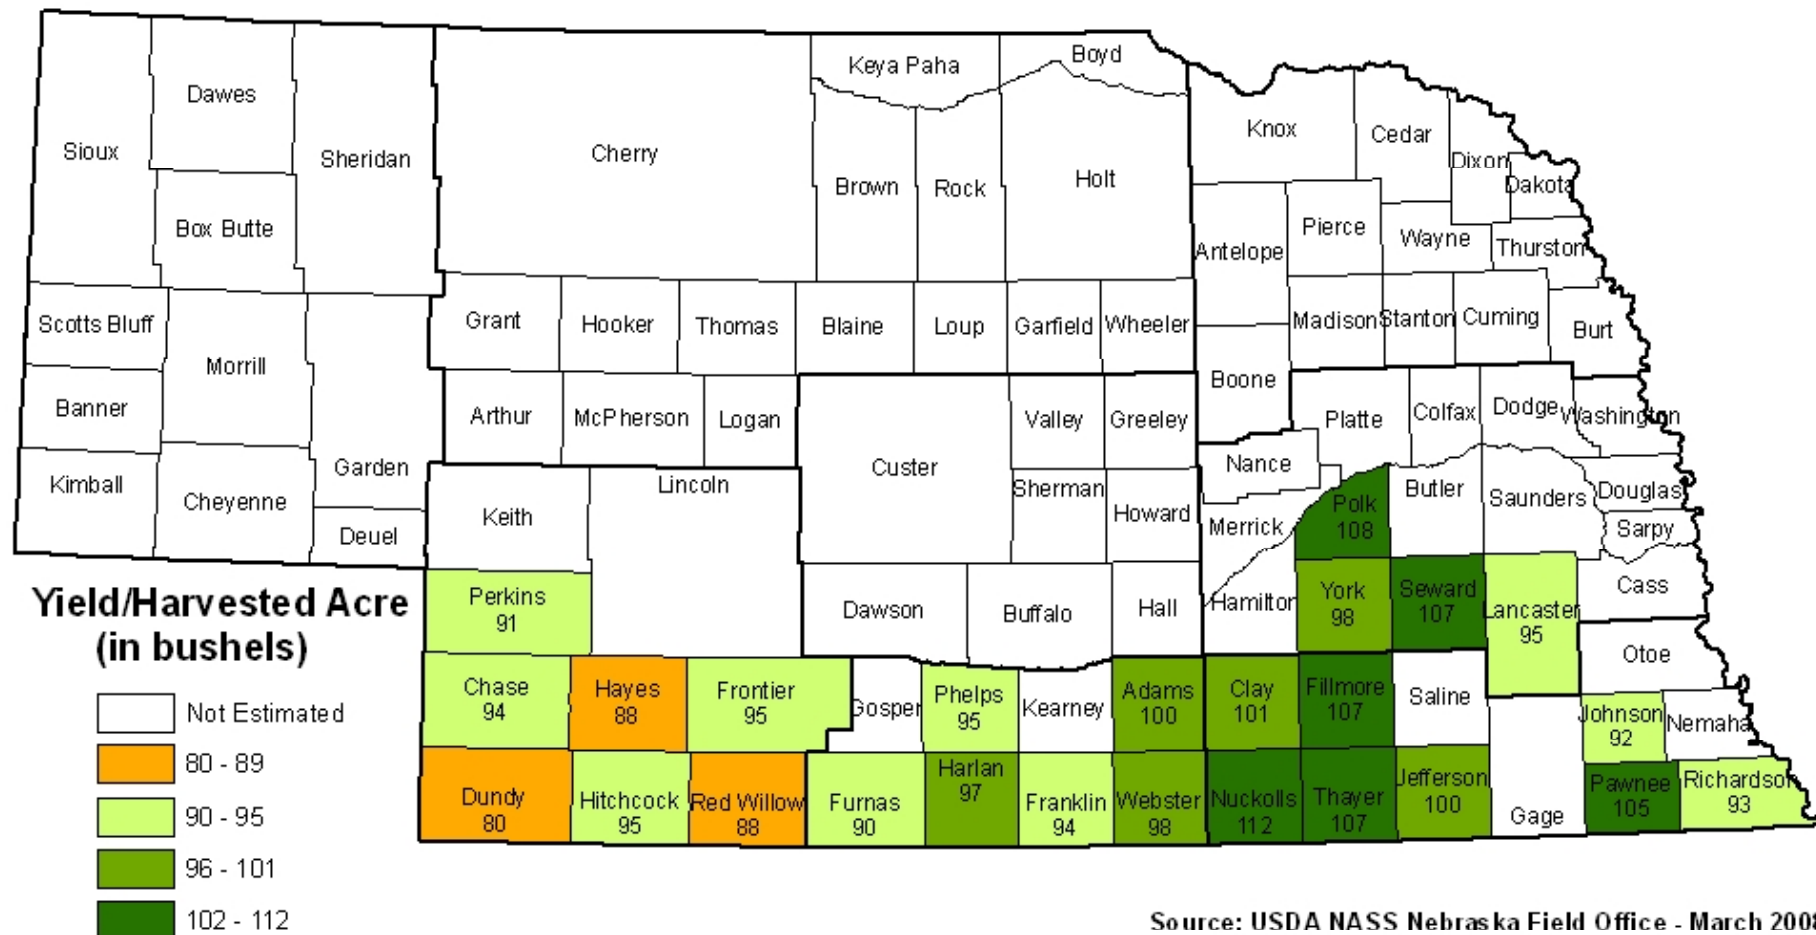

2007 Nebraska Sorghum Dryland Yields

Source: USDA NASS Nebraska Field Office - March 2008