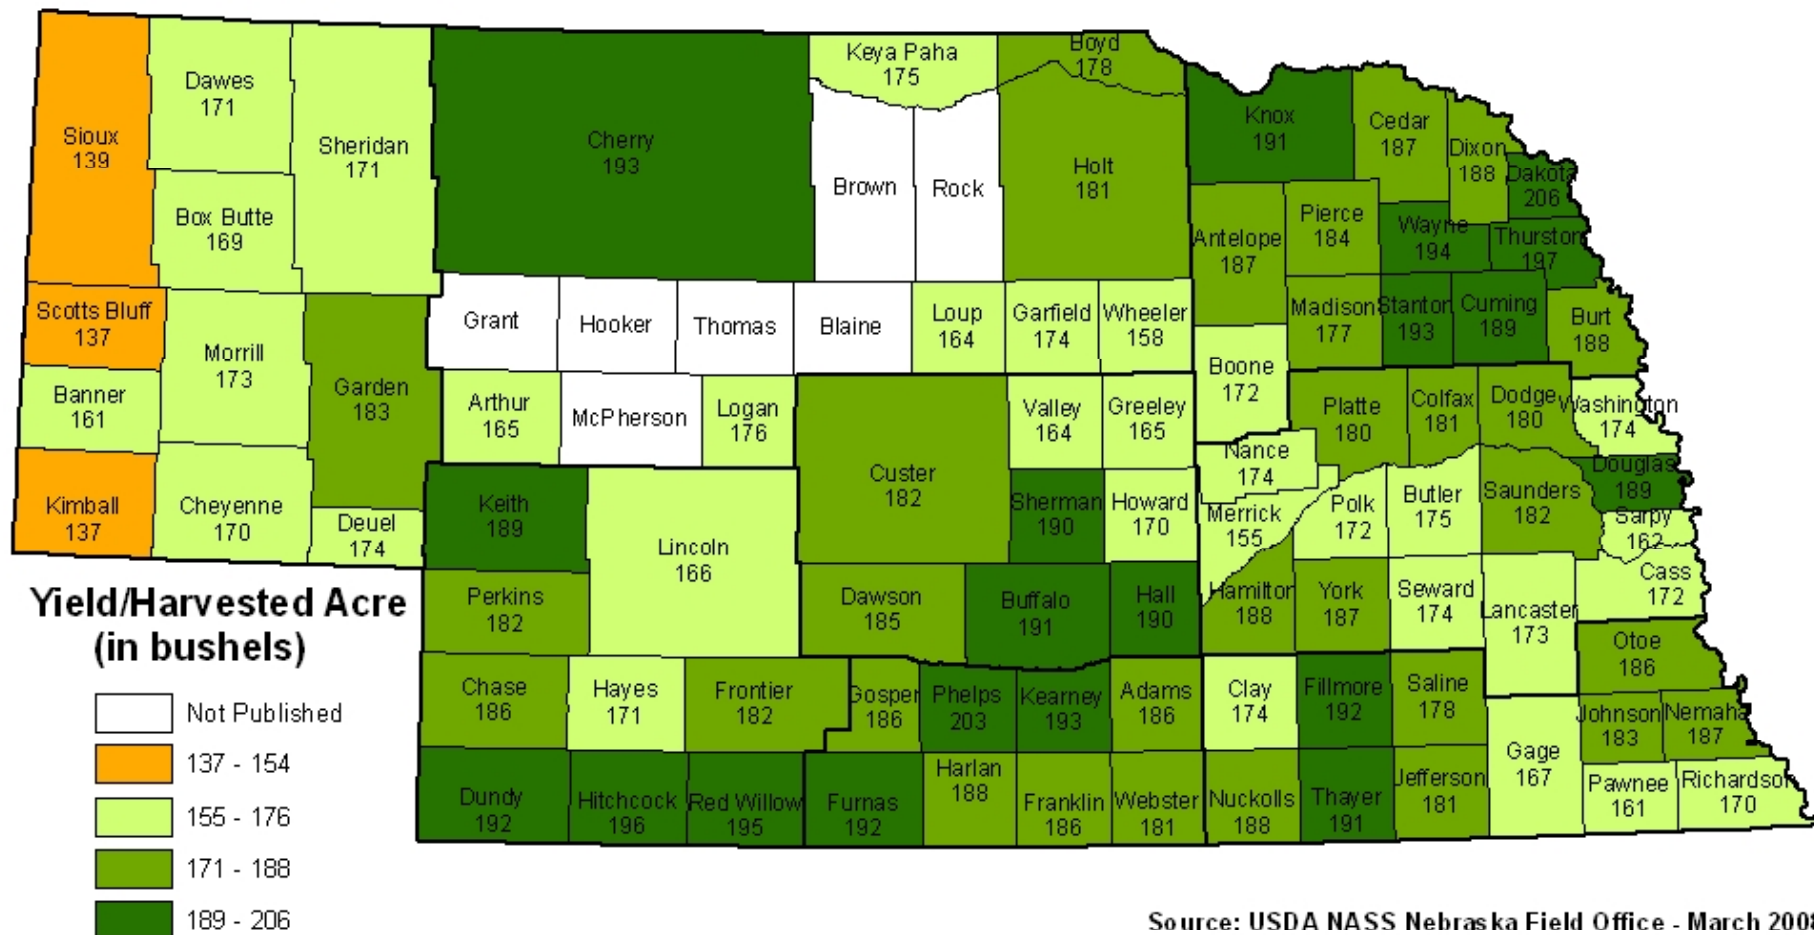

2007 Nebraska Corn Irrigated Yields

Source: USDA NASS Nebraska Field Office - March 2008