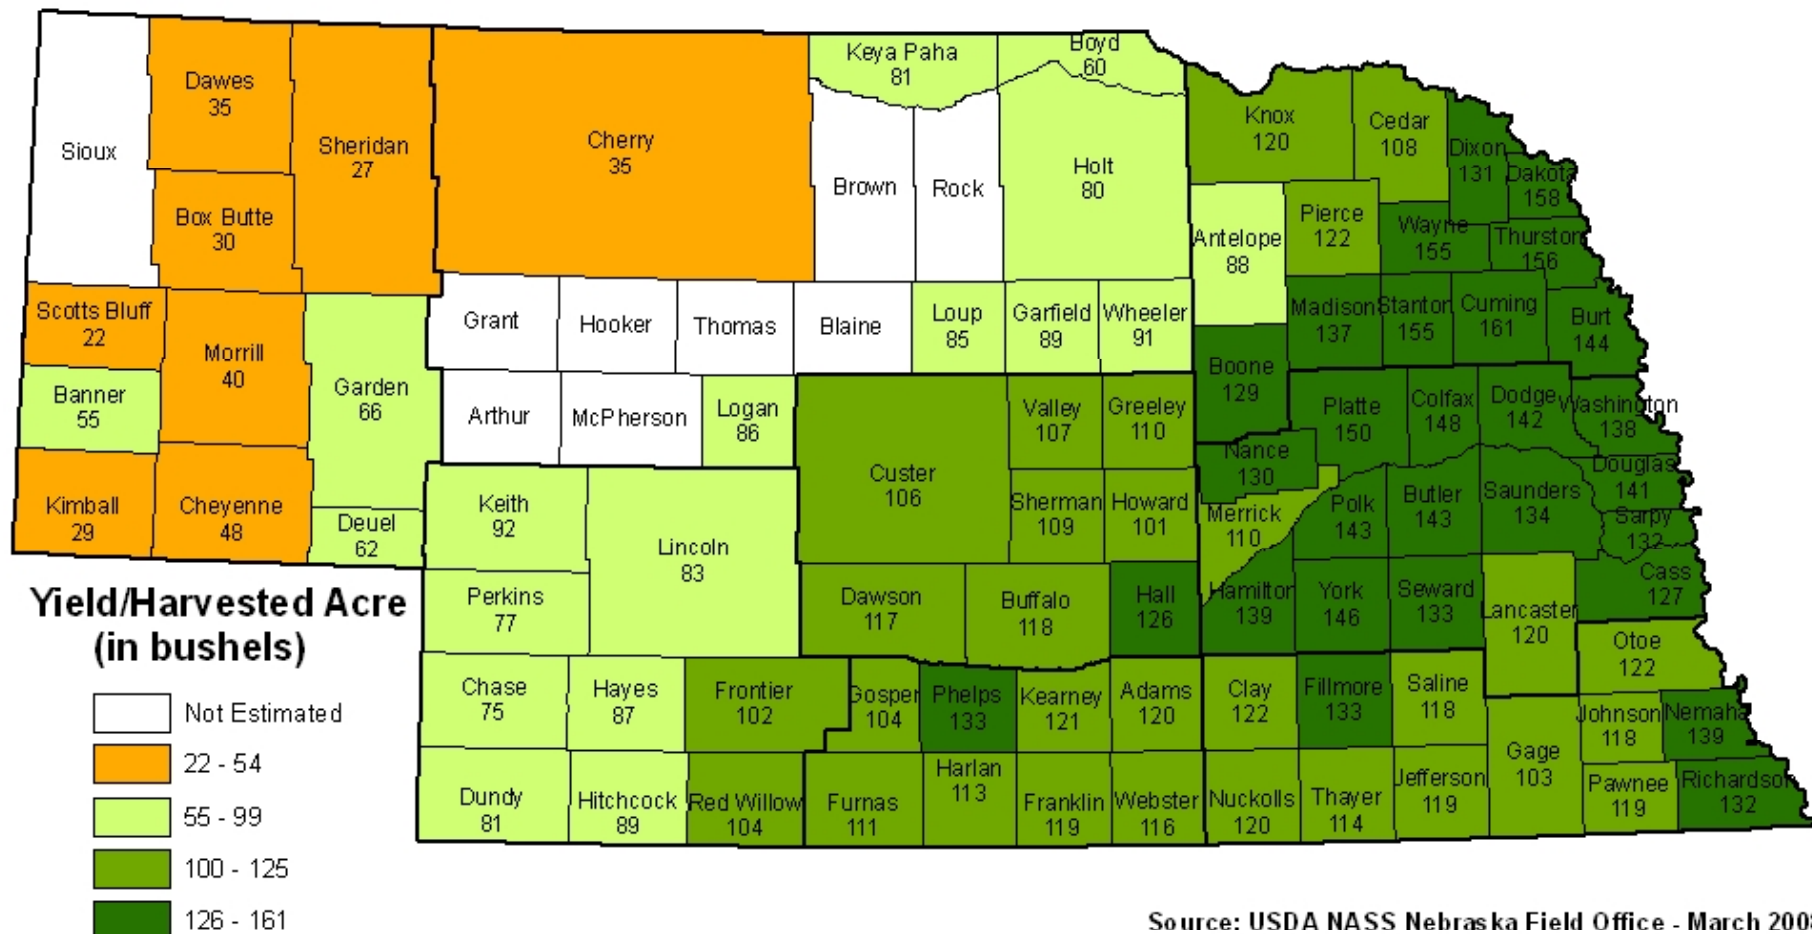

2007 Nebraska Corn Dryland Yields

Source: USDA NASS Nebraska Field Office - March 2008