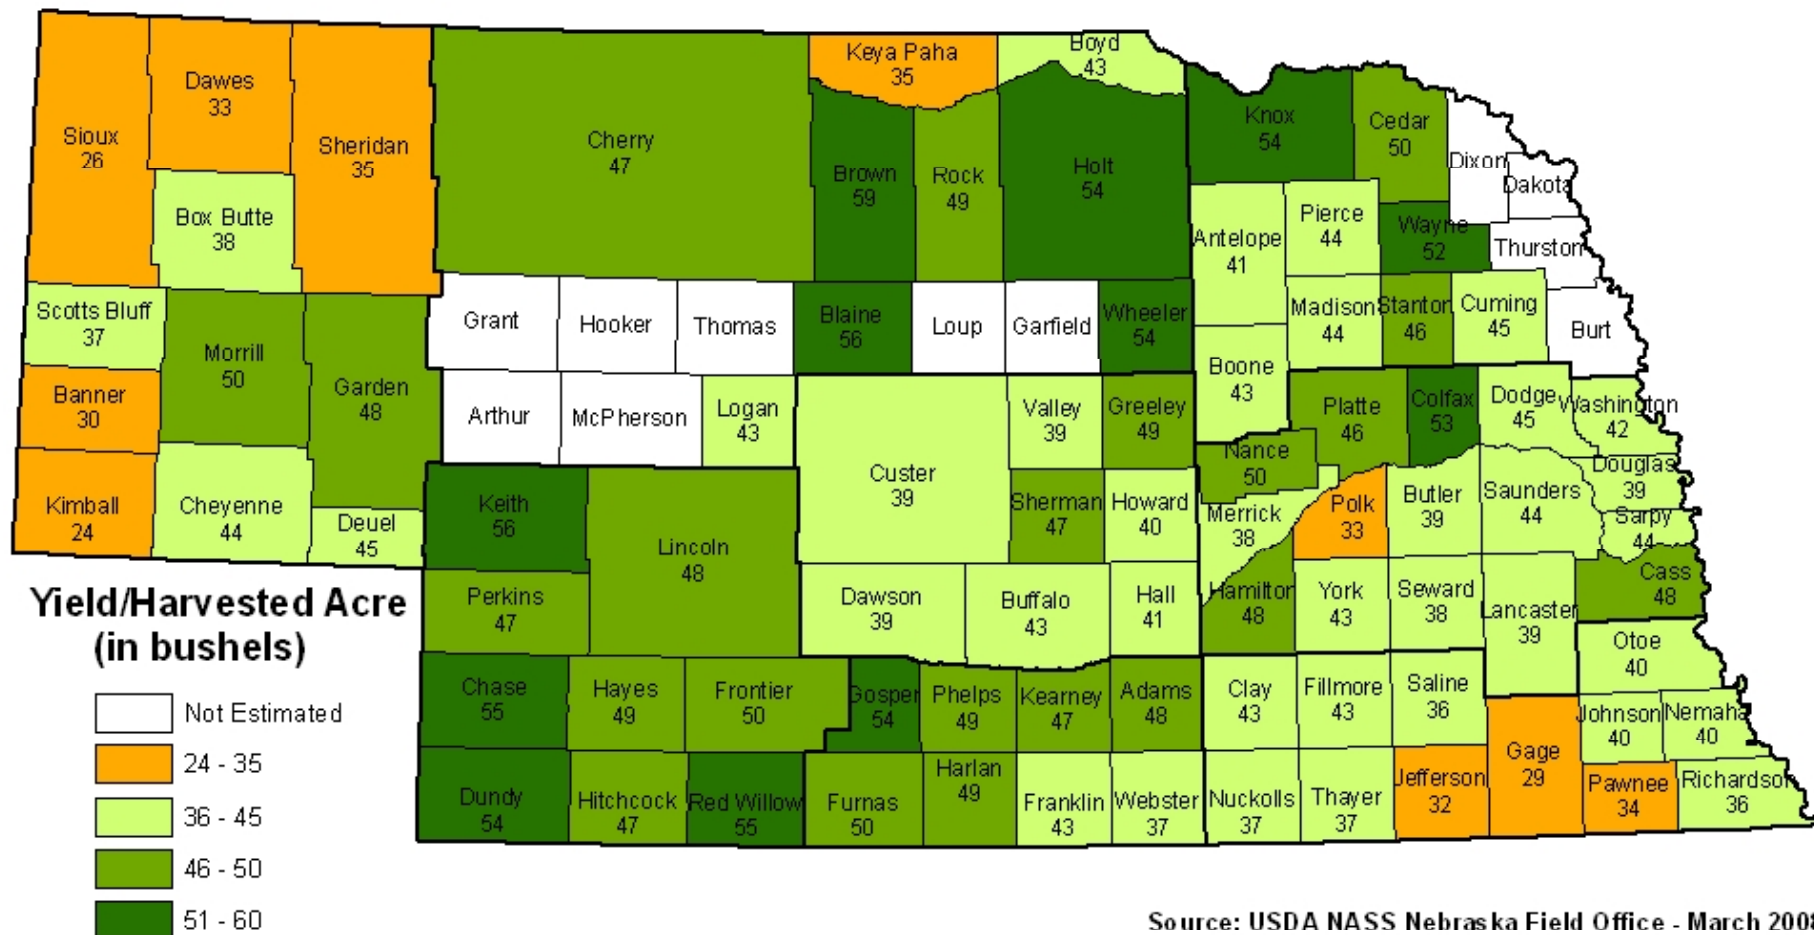

2007 Nebraska All Wheat Yields

Source: USDA NASS Nebraska Field Office - March 2008