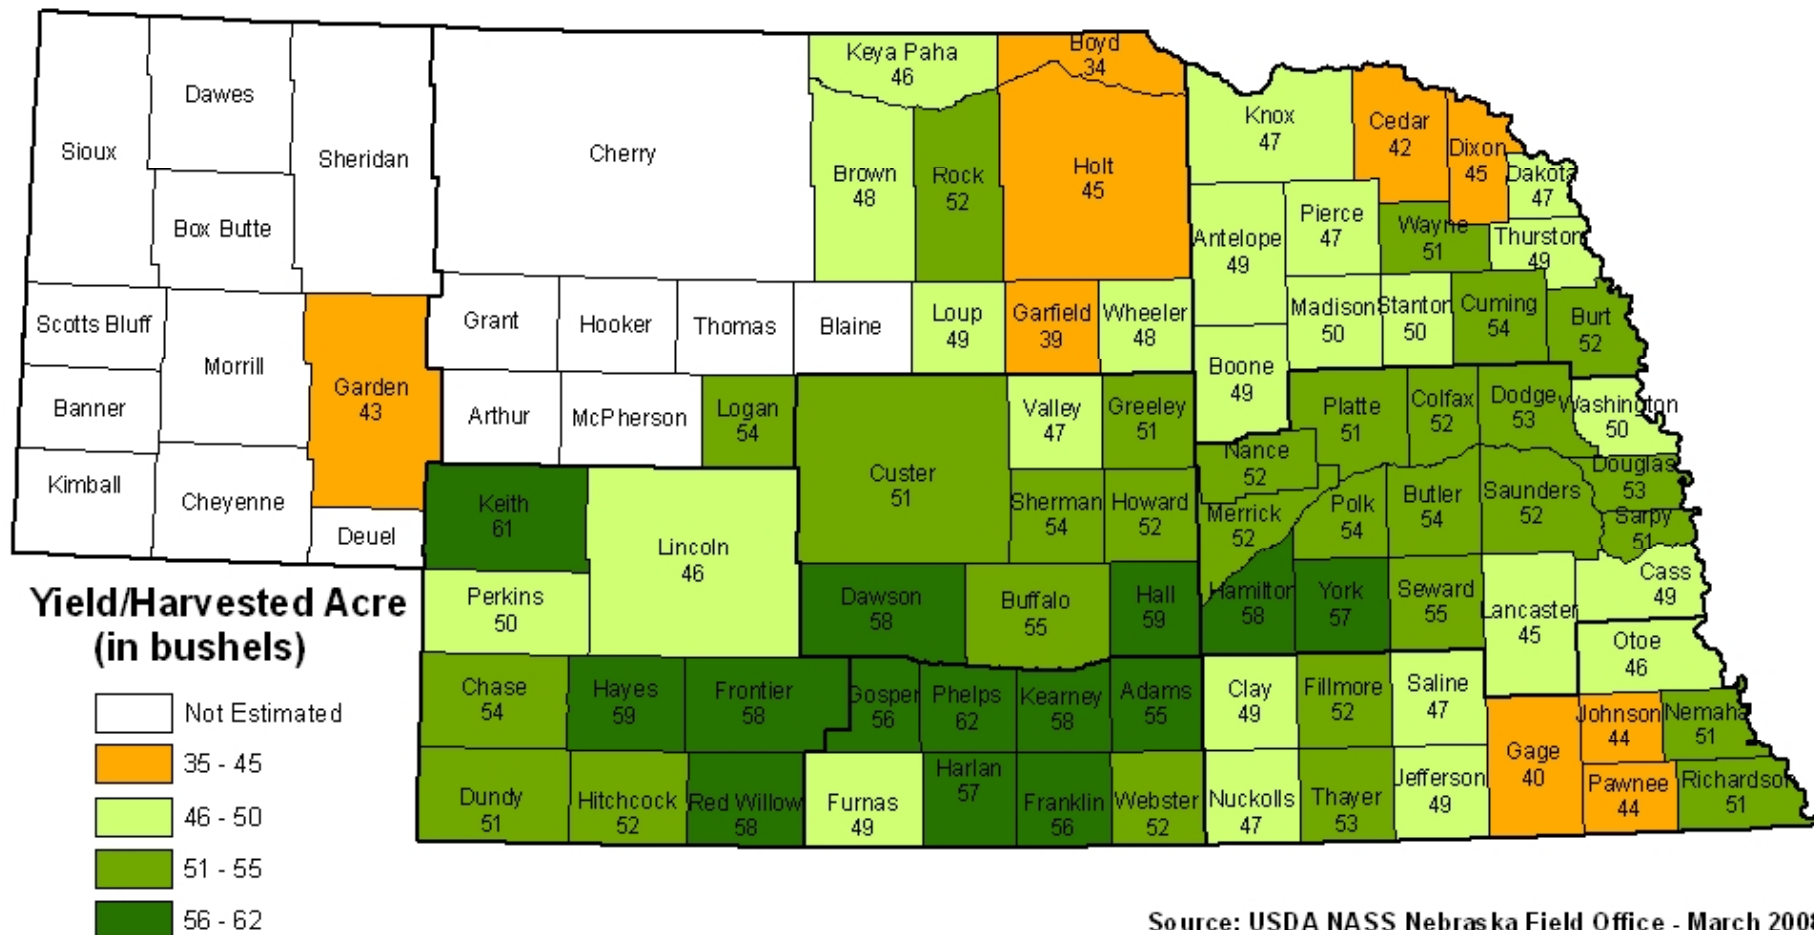

# 2007 Nebraska All Soybean Yields

Source: USDA NASS Nebraska Field Office - March 2008