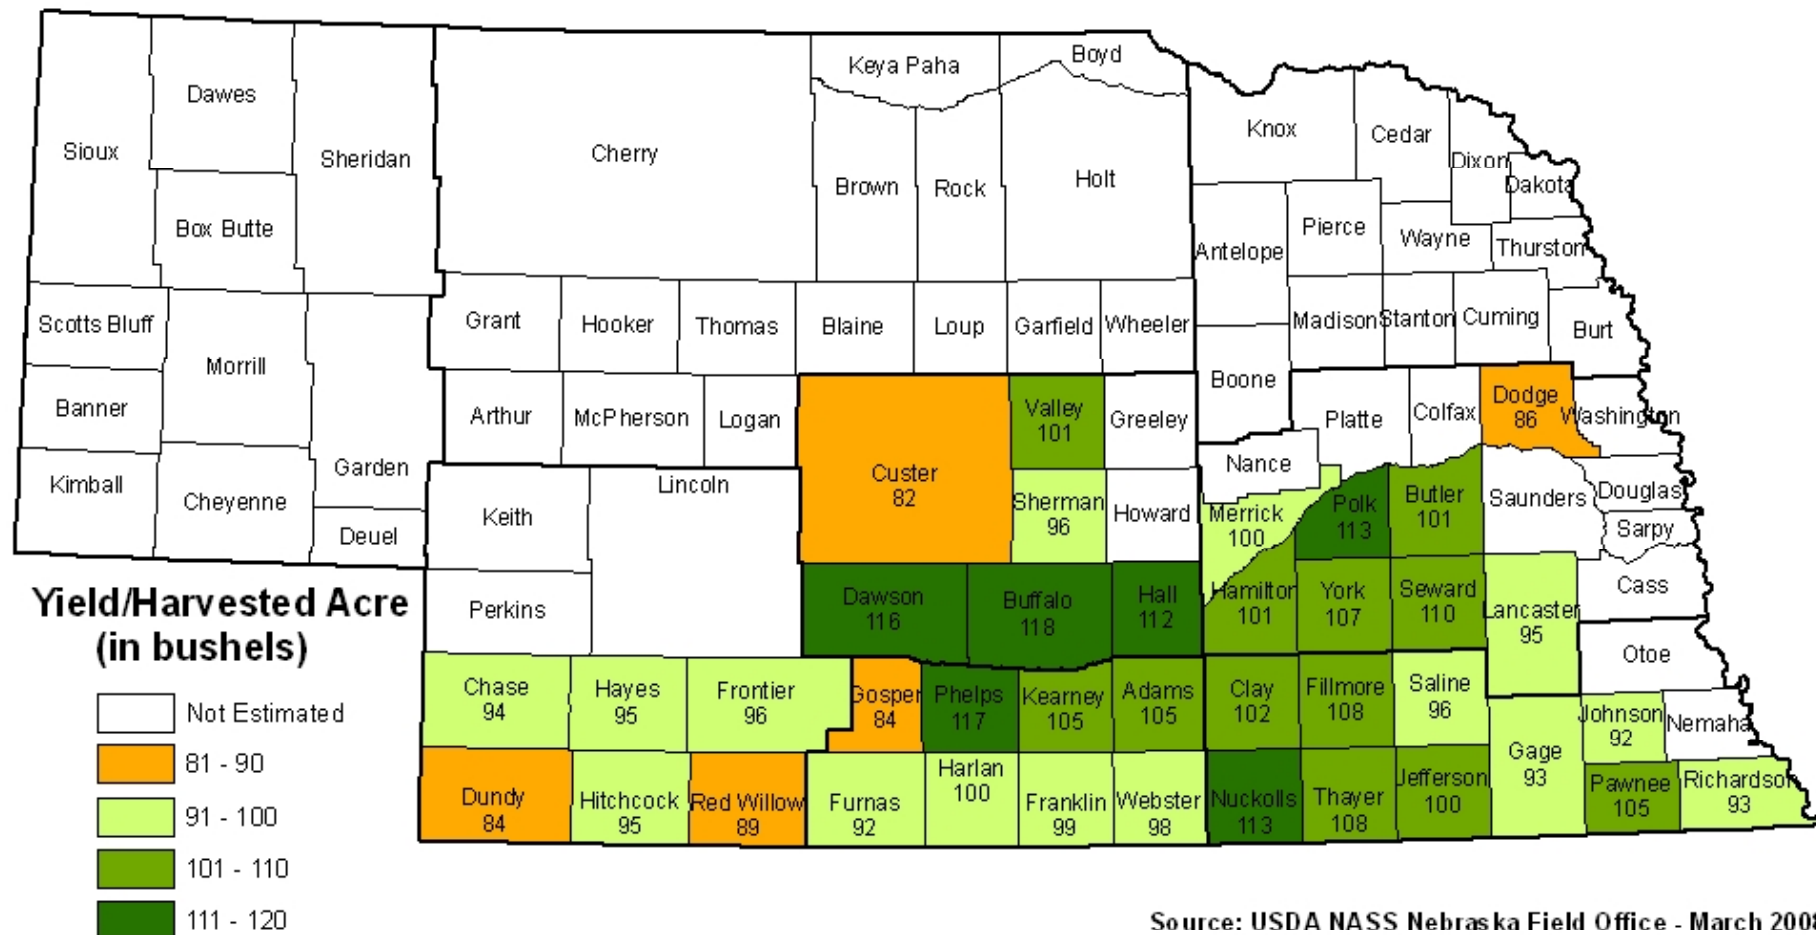

2007 Nebraska All Sorghum Yields

Source: USDA NASS Nebraska Field Office - March 2008