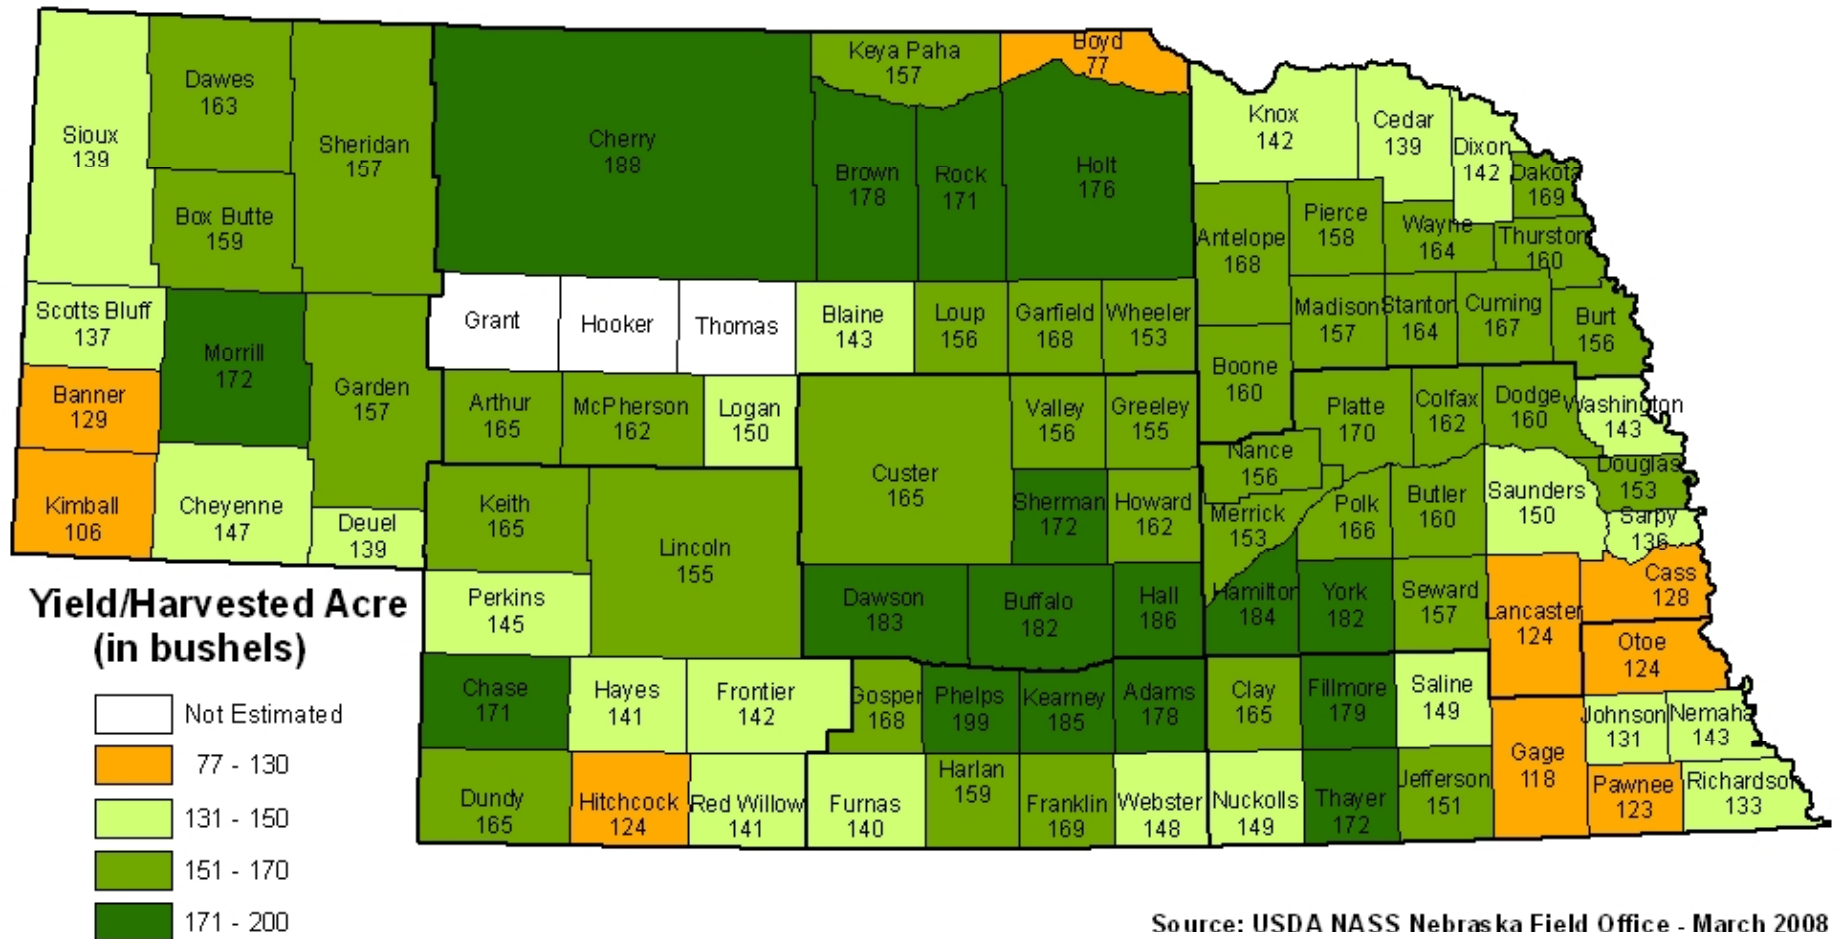

2007 Nebraska All Corn Yields

Source: USDA NASS Nebraska Field Office - March 2008