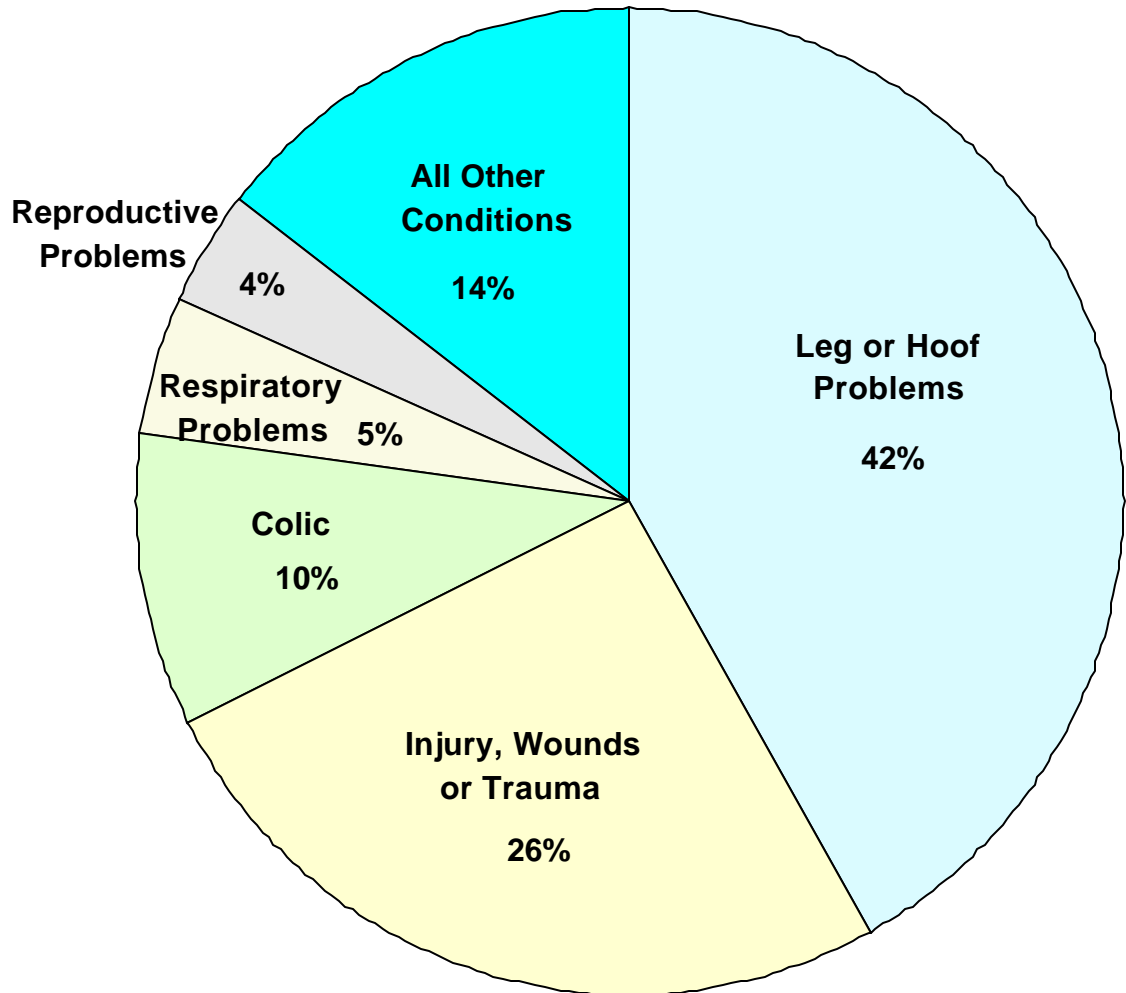

## GREATEST DAYS OF LOST USE, 2001

**Total Affected = 14,760 Equine  
43 Percent of all Indiana Equine**