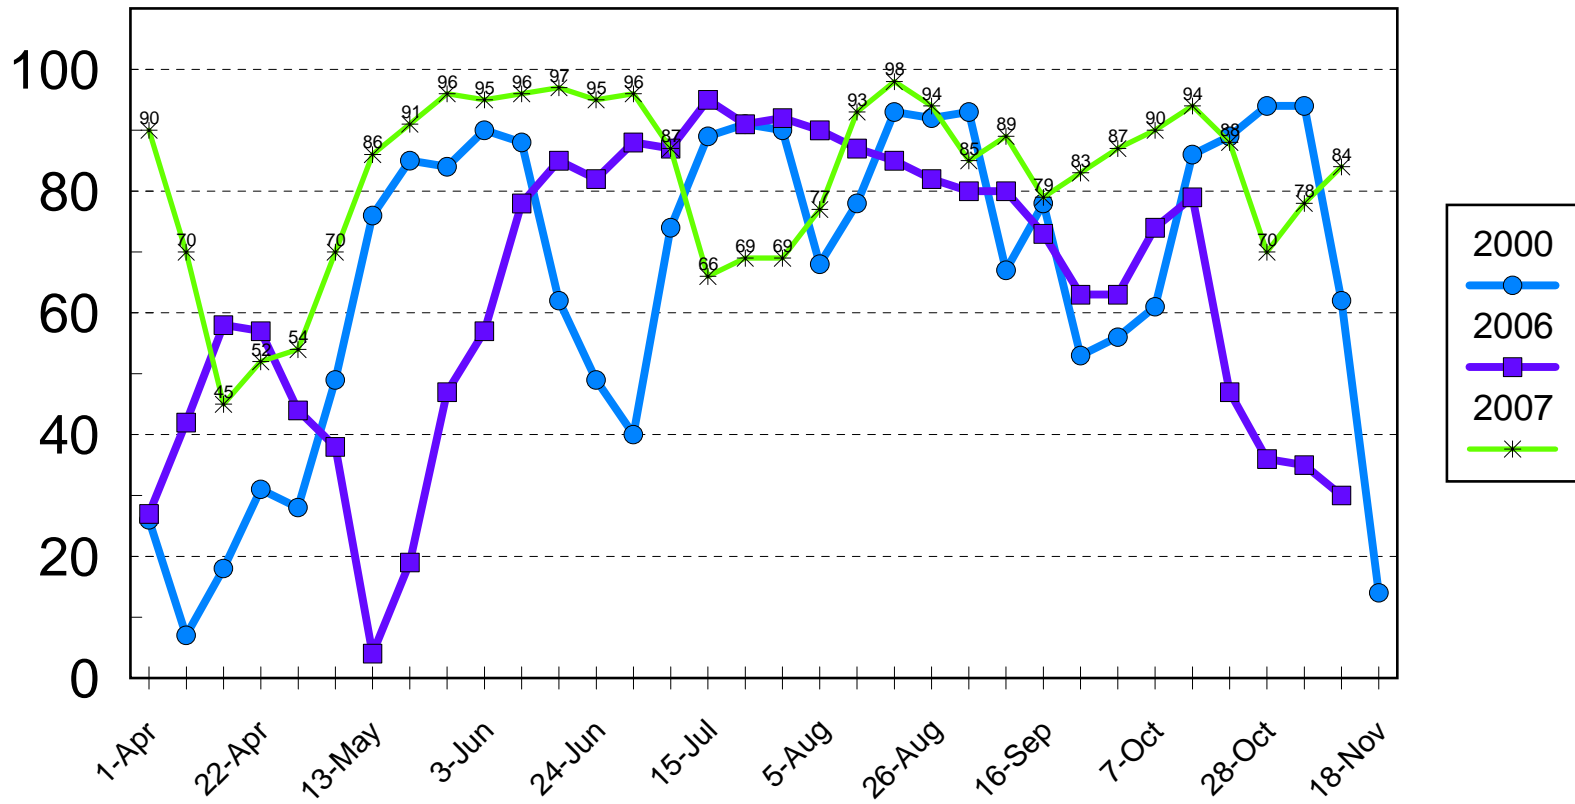

Alabama's Soil Moisture Comparison of Years 2000, 2006 & 2007 Very Short and Short Conditions Combined

USDA-NASS-Alabama Field Office