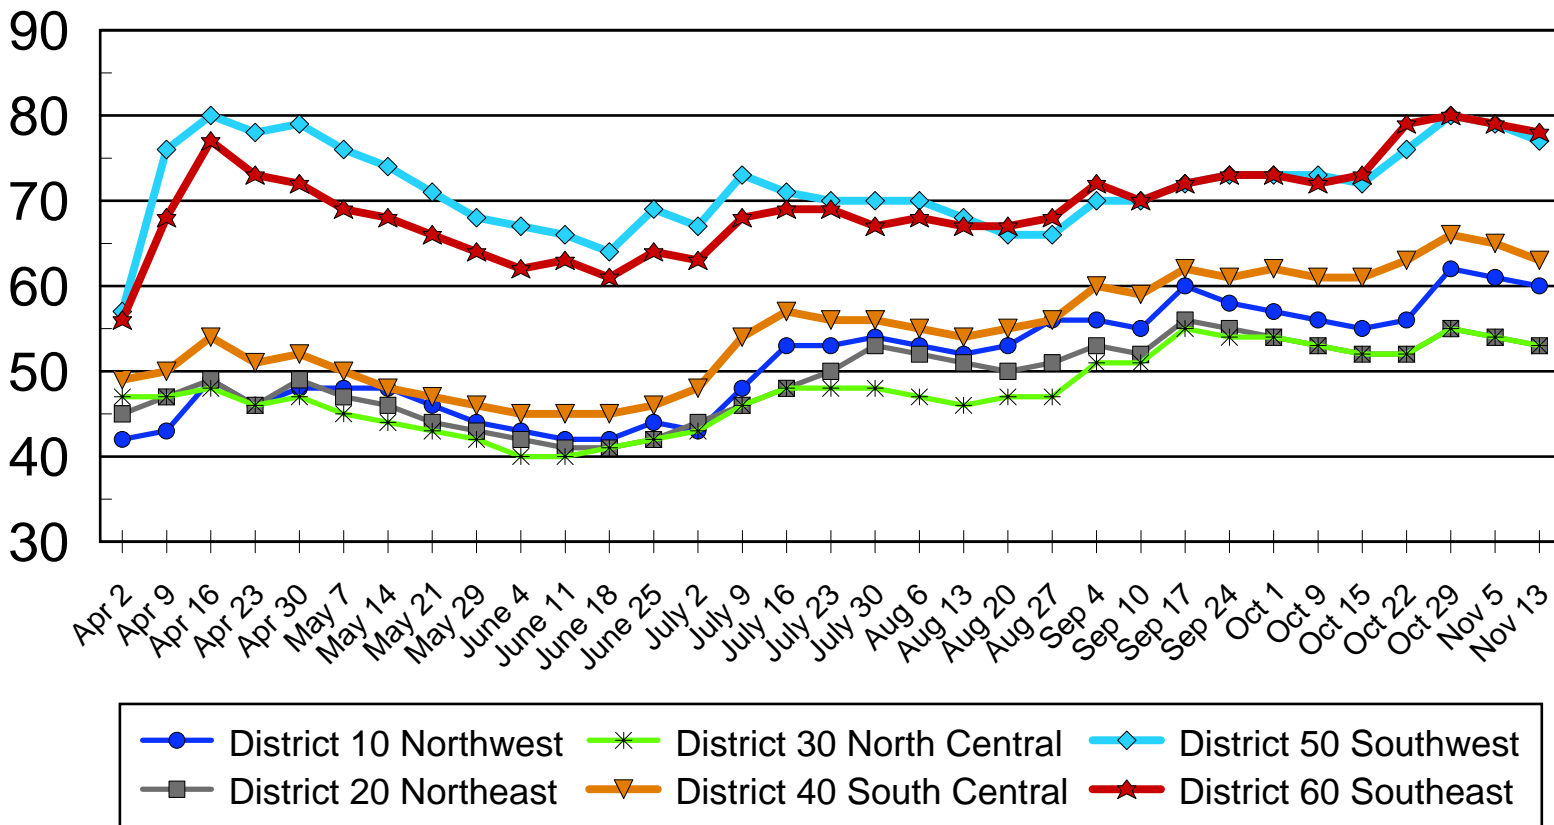

Alabama's Precipitation Since January 2007

Average Percent of Normal

USDA-NASS-Alabama Field Office
November 13, 2007