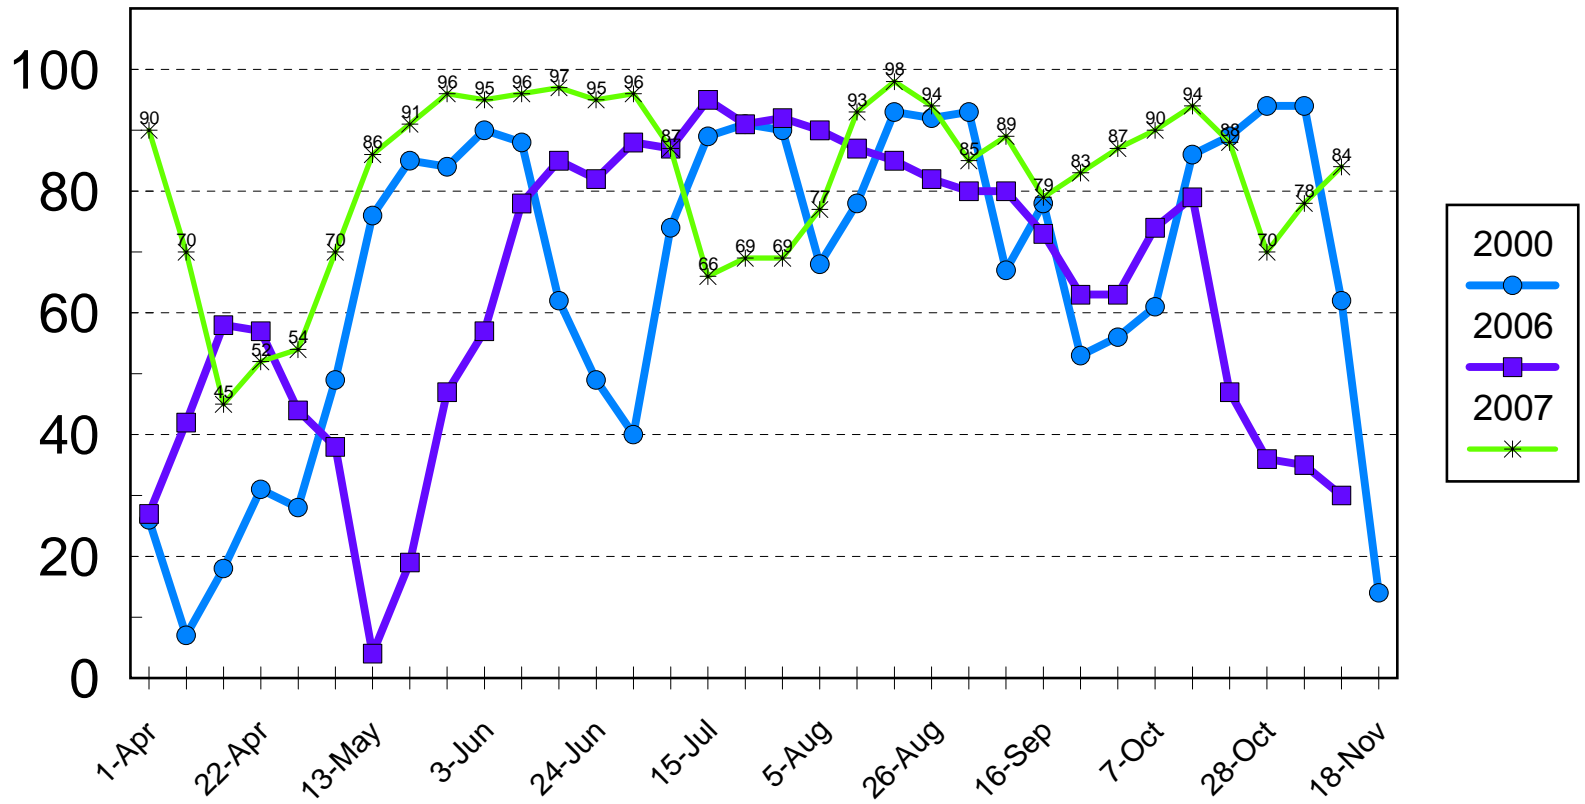

Alabama's Soil Moisture Comparison of Years 2000, 2006 & 2007

Very Short and Short Conditions Combined

USDA-NASS-Alabama Field Office
November 13, 2007