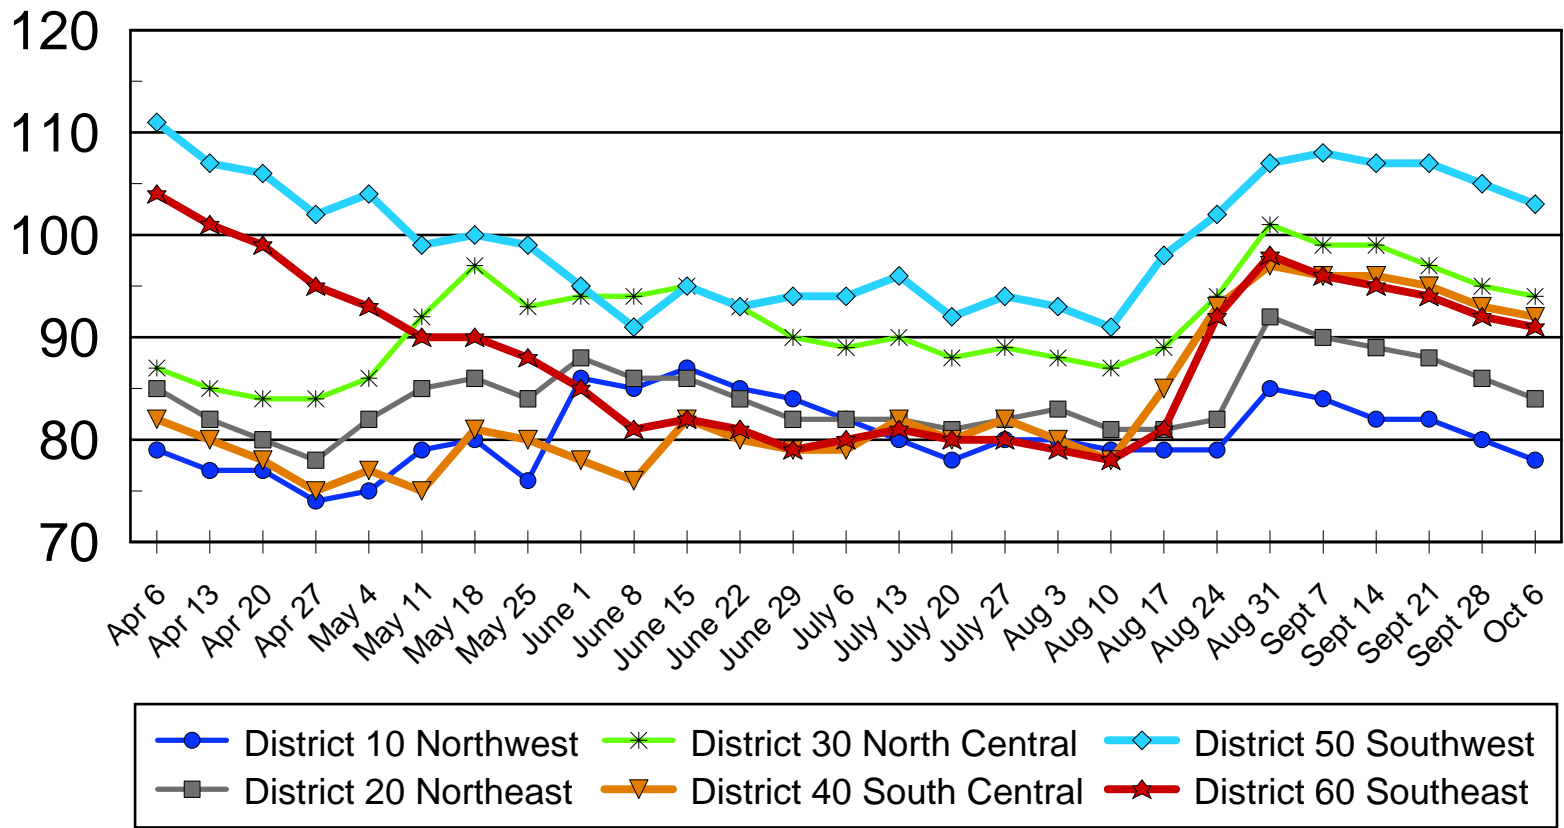

Alabama's Precipitation Since January 2008

Average Percent of Normal

USDA-NASS-Alabama Field Office
 Release Date: October 6, 2008