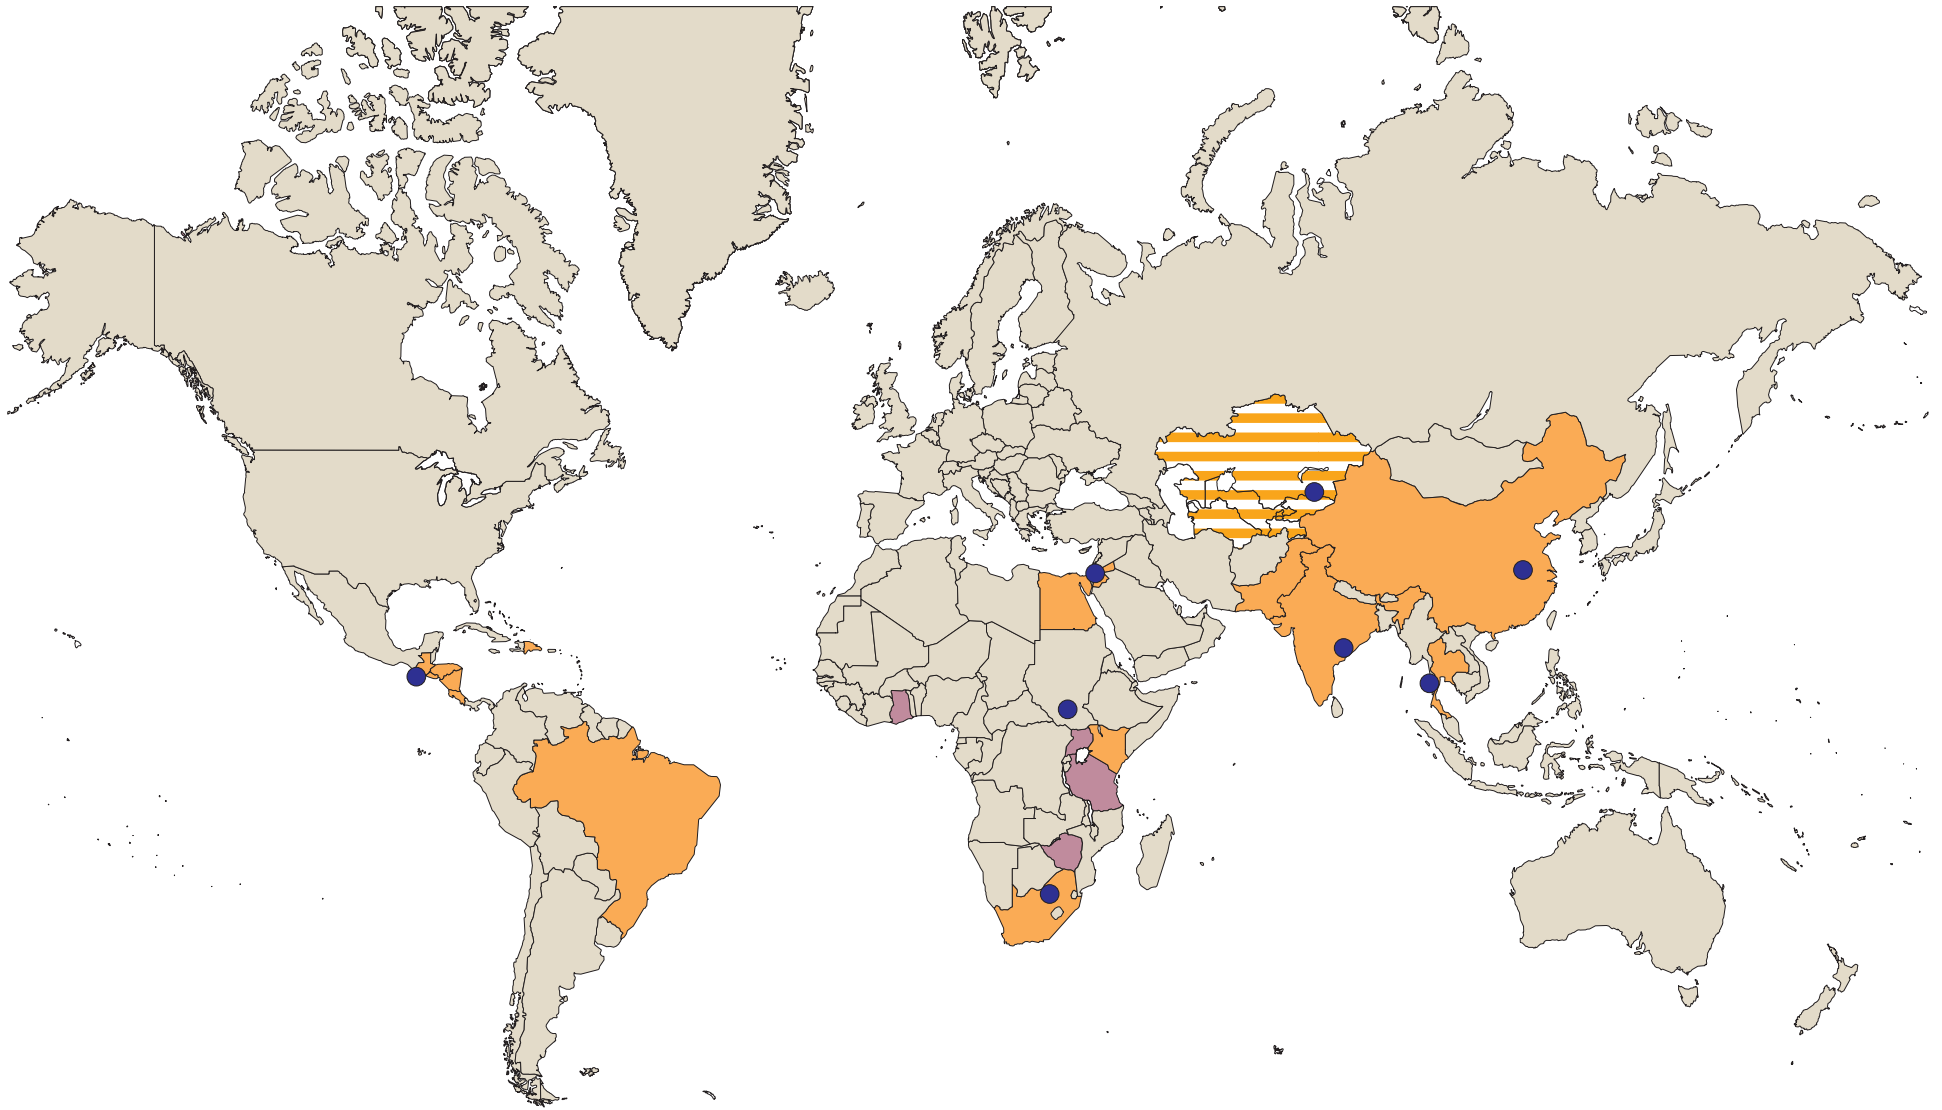

DESCD-Supported Projects Around the World

-  Current DESC D-Supported FETPs/FELTPs
-  Resident advisor
-  Central Asia Regional Program and FETP
-  Global Surveillance Project