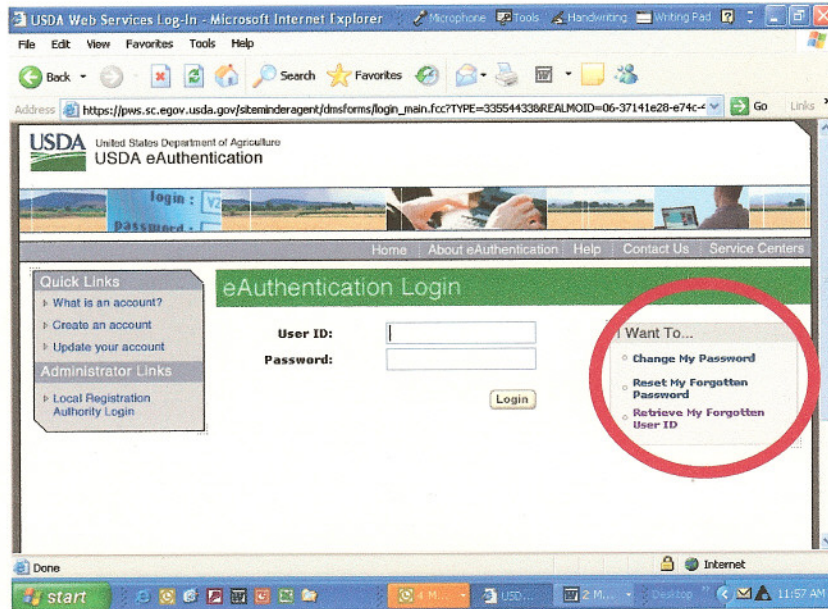

Super Easy Instructions for Taking AgLearn Training Courses

Note – You will need to know your **USER ID** and the **PASSWORD** you chose for the **AgLearn System**. *These are probably NOT the same as the one you use to access the USDA network!* If you cannot remember your USER ID, you will need to call the E-authentication Help Desk at 1-800-457-3642. If there is a voicemail recording on this line, you will need to leave your contact information and await their return call.

DIRECTIONS:

1. Go to AgLearn Home Page at <http://www.aglearn.usda.gov/>
2. Select **Student Log-In**

3. Press **Continue**.

4. Put in the **User ID** and **Password** that you originally provided to access the system. (Note – AgLearn Administrators will not know this information – you should have received an email when you requested an account be set up for you.)
 - a. If you don't remember your User ID and/or Password, you must fill out the information requested to the right of the blank spaces.