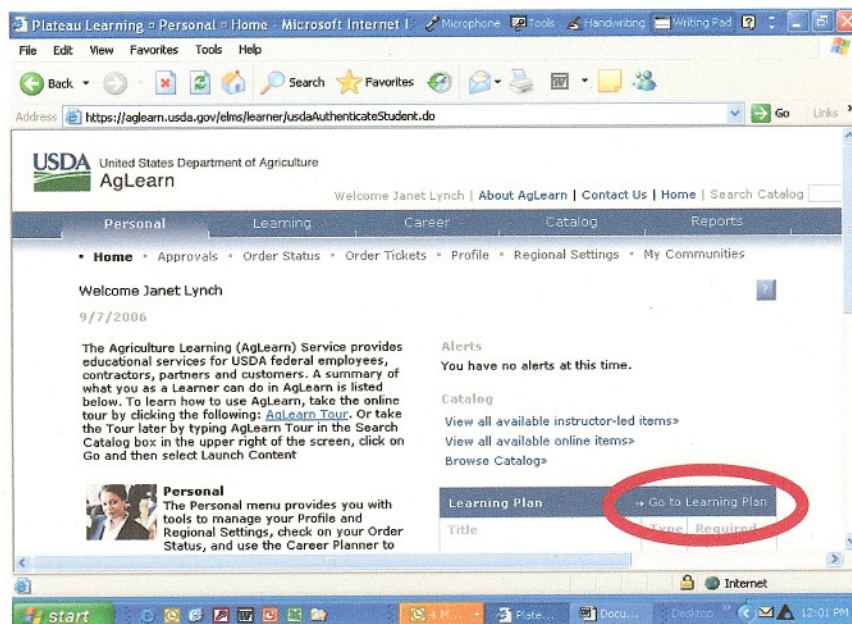

- b. Note – if you need to have your UserID sent to you – you will need to wait for the E-Authentication Help desk to respond to your request. This may take upwards of 2 business days. Neither the AgLearn Administrators nor the AgLearn Helpdesk can assist in this process

5. After you have successfully logged in, your screen should be as shown below.... Click on **“Go to my Learning Plan”**.