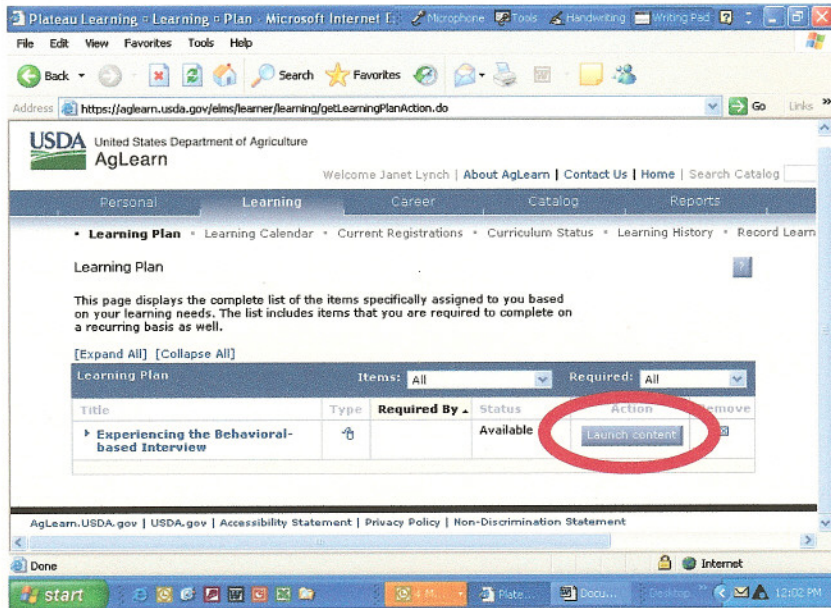

6. Find your course in the table. Press the button to launch the course. That's all!
  - a. If you do not see the course in this listing, send Janet Lynch, Departmental Leadership Development Office, an e-mail and she will load it to your learning plan.
  - b. If you experience any difficulties with the course – launching the course, etc., please contact the AgLearn Help desk at 1-866-633-9394.

Having Problems?

E-Authentication Issues – Issues with Log-In and/or Passwords
Help Desk Telephone Number is **1-800-457-3642**

AgLearn Issues – Involving the course
Help Desk Telephone Number is **1-866-633-9394**