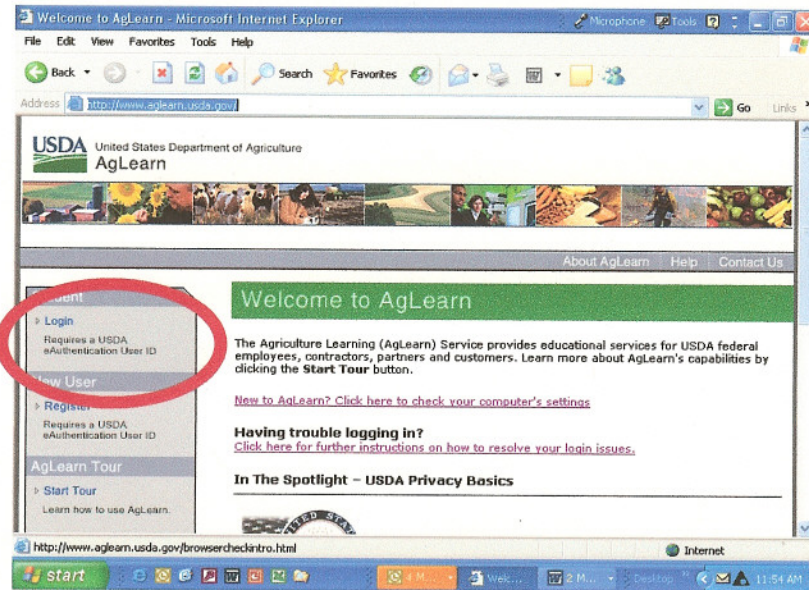

Super Easy Instructions for Taking AgLearn Training Courses

Note – You will need to know your **USER ID** and the **PASSWORD** you chose for the **AgLearn System**. *These are probably NOT the same as the one you use to access the USDA network!* If you cannot remember your USER ID, you will need to call the E-authentication Help Desk at 1-800-457-3642. If there is a voicemail recording on this line, you will need to leave your contact information and await their return call.

DIRECTIONS:

1. Go to AgLearn Home Page at <http://www.aglearn.usda.gov/>
2. Select **Student Log-In**

3. Press **Continue**.

4. Put in the **User ID** and **Password** that you originally provided to access the system. (Note – AgLearn Administrators will not know this information – you should have received an email when you requested an account be set up for you.)
 - a. If you don't remember your User ID and/or Password, you must fill out the information requested to the right of the blank spaces.