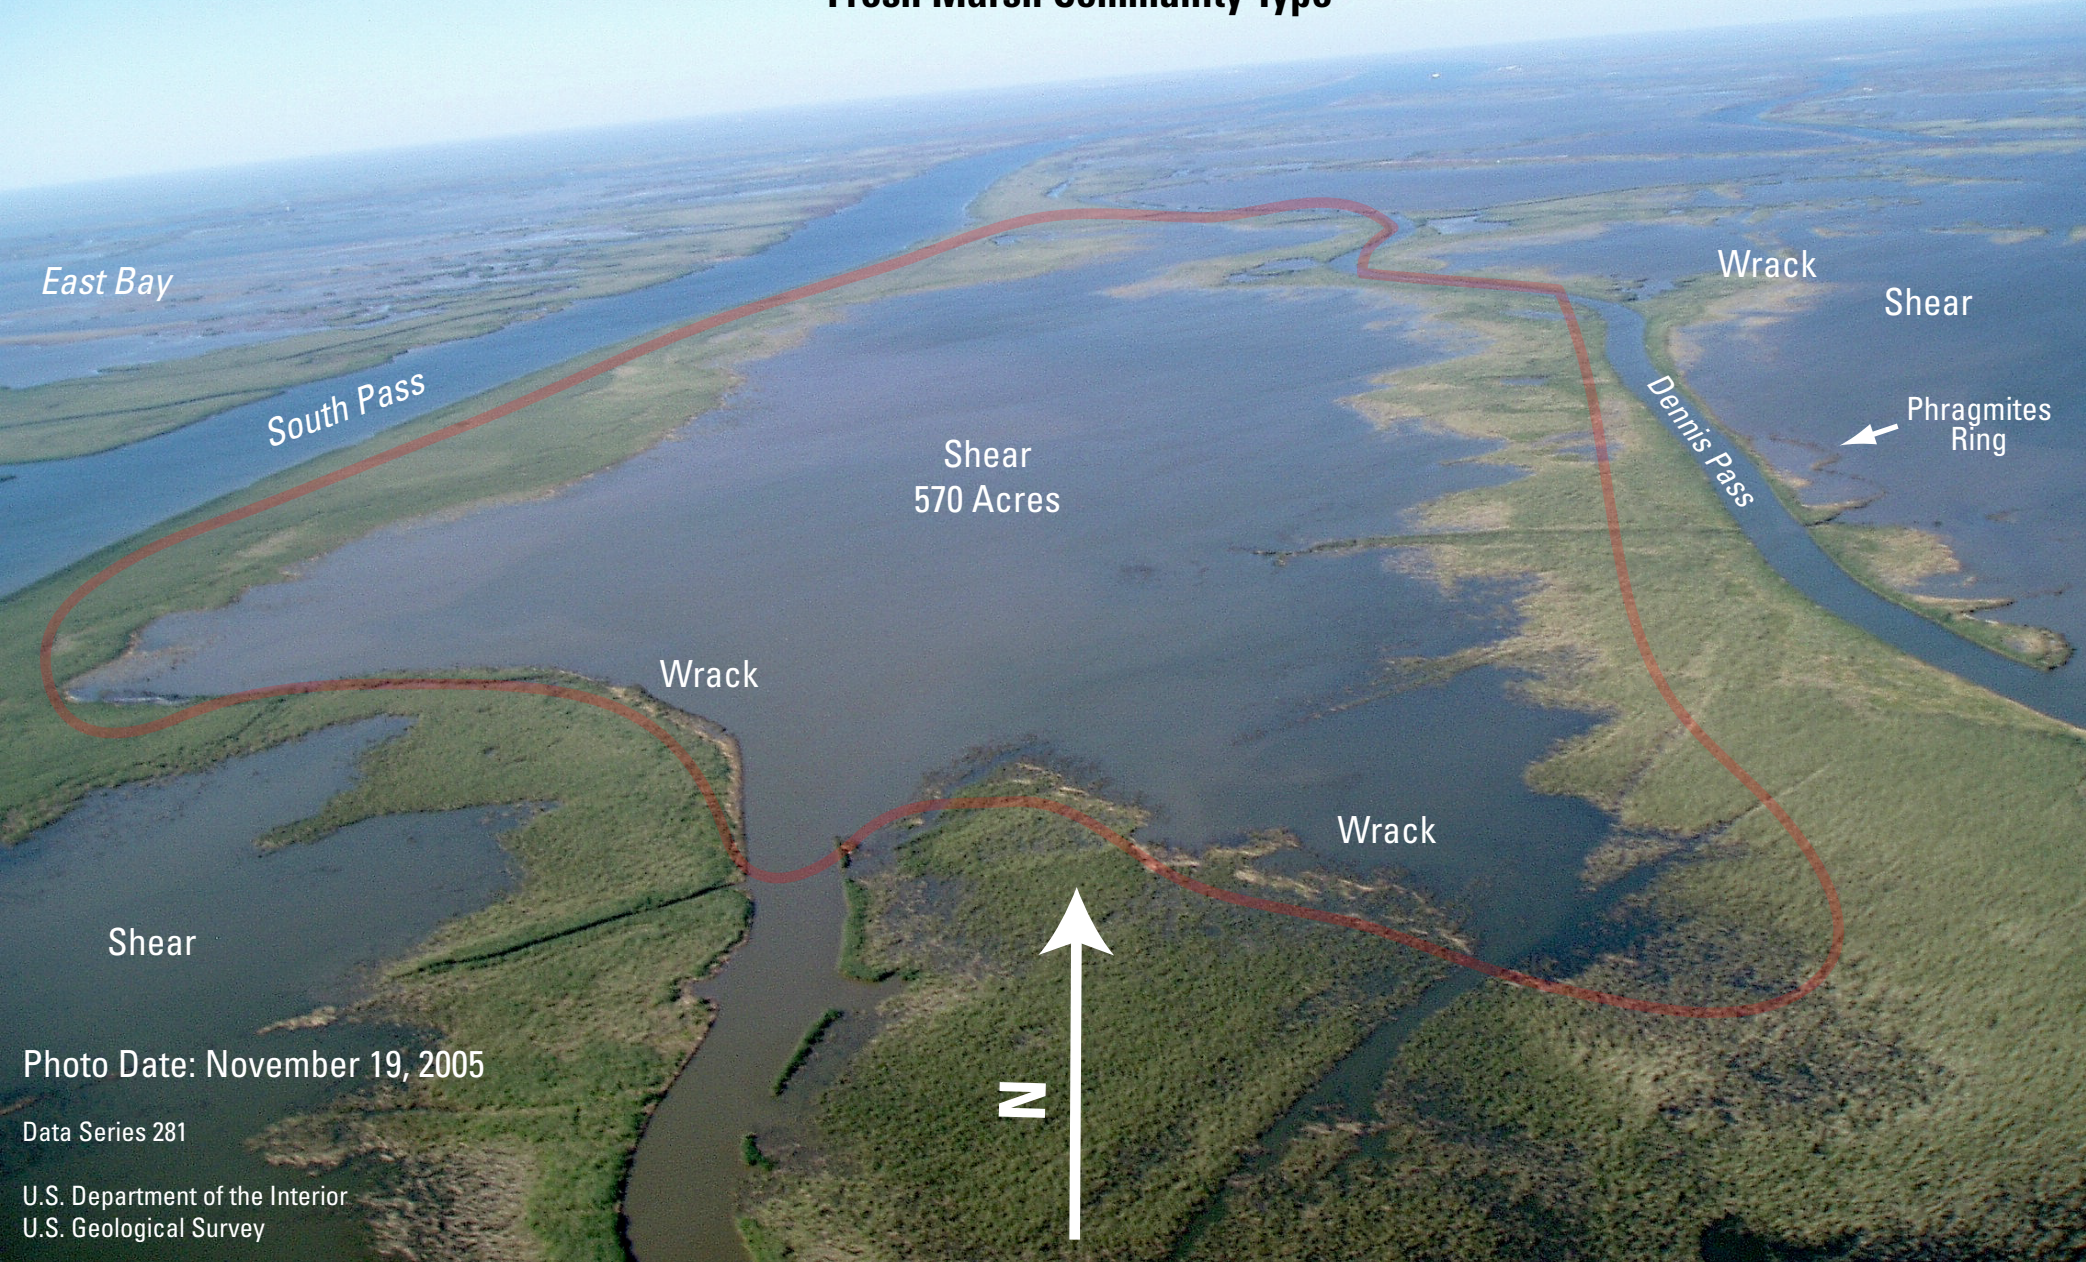

South Pass, Louisiana: Photo B
Examples of Shearing After Hurricanes Katrina and Rita
Fresh Marsh Community Type

East Bay

South Pass

Wrack

Shear

Shear
570 Acres

Dennis Pass

Phragmites
Ring

Wrack

Wrack

Shear

Photo Date: November 19, 2005

Data Series 281

U.S. Department of the Interior
U.S. Geological Survey