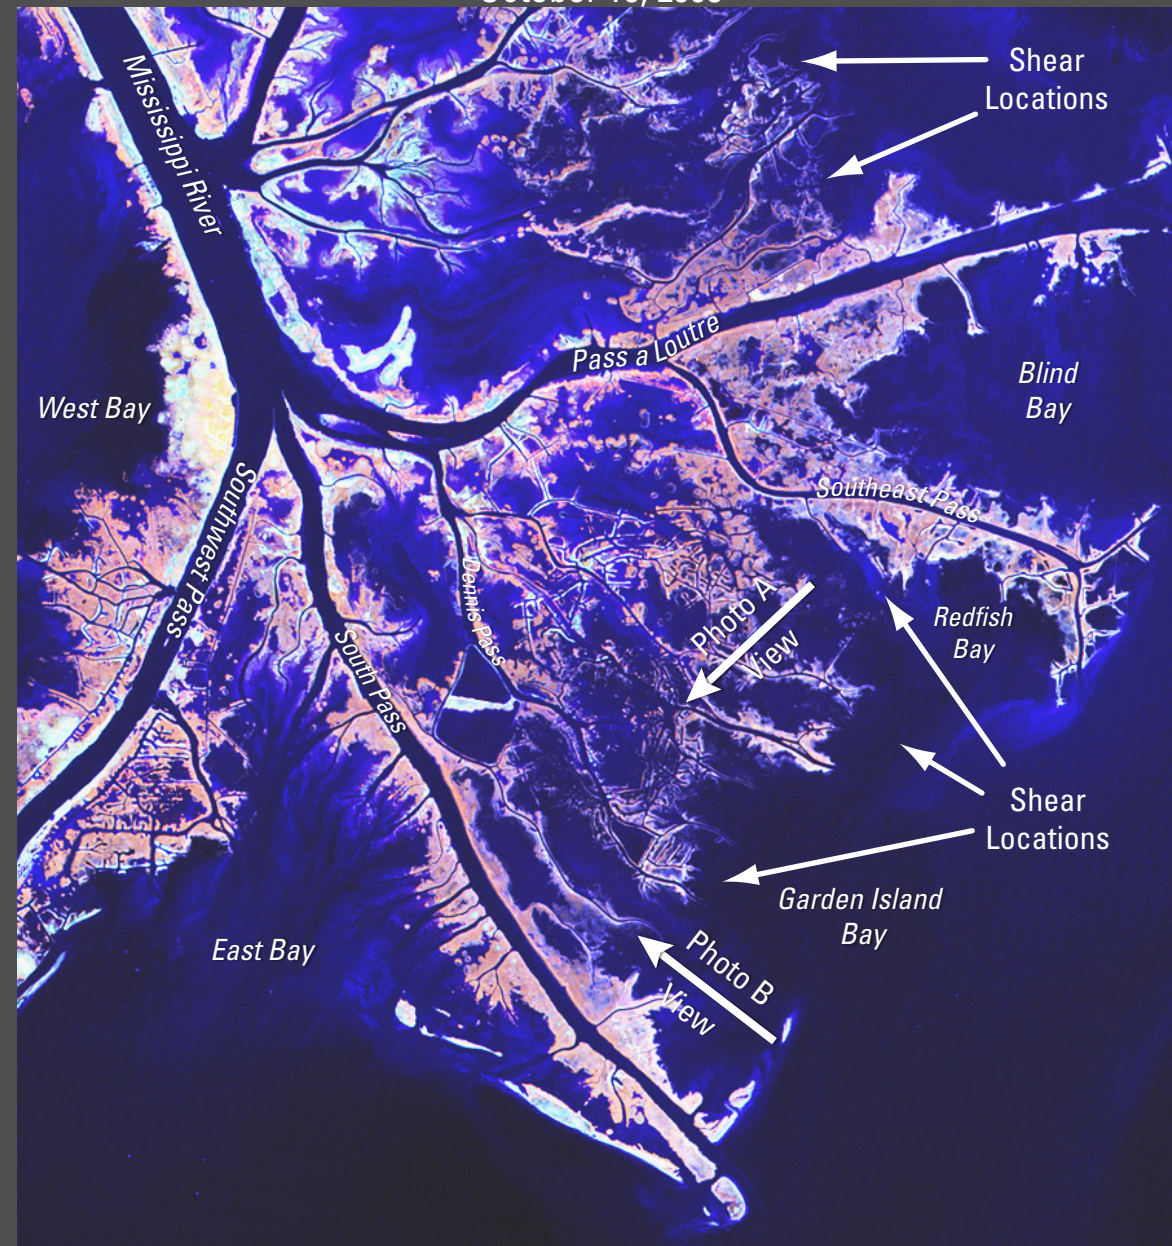

South Pass, Louisiana
Comparison of Marsh Shears Before and After Hurricanes Katrina and Rita
(Landsat 5 Thematic Mapper Satellite Imagery)

October 15, 2004

October 18, 2005

Image Source:
Landsat 5 Thematic Mapper Satellite Imagery is provided by the USGS Center for Earth Resources Observation and Science. Bands 4 (near-ir), 5 (mid-ir), and 3 (visible red) are displayed.