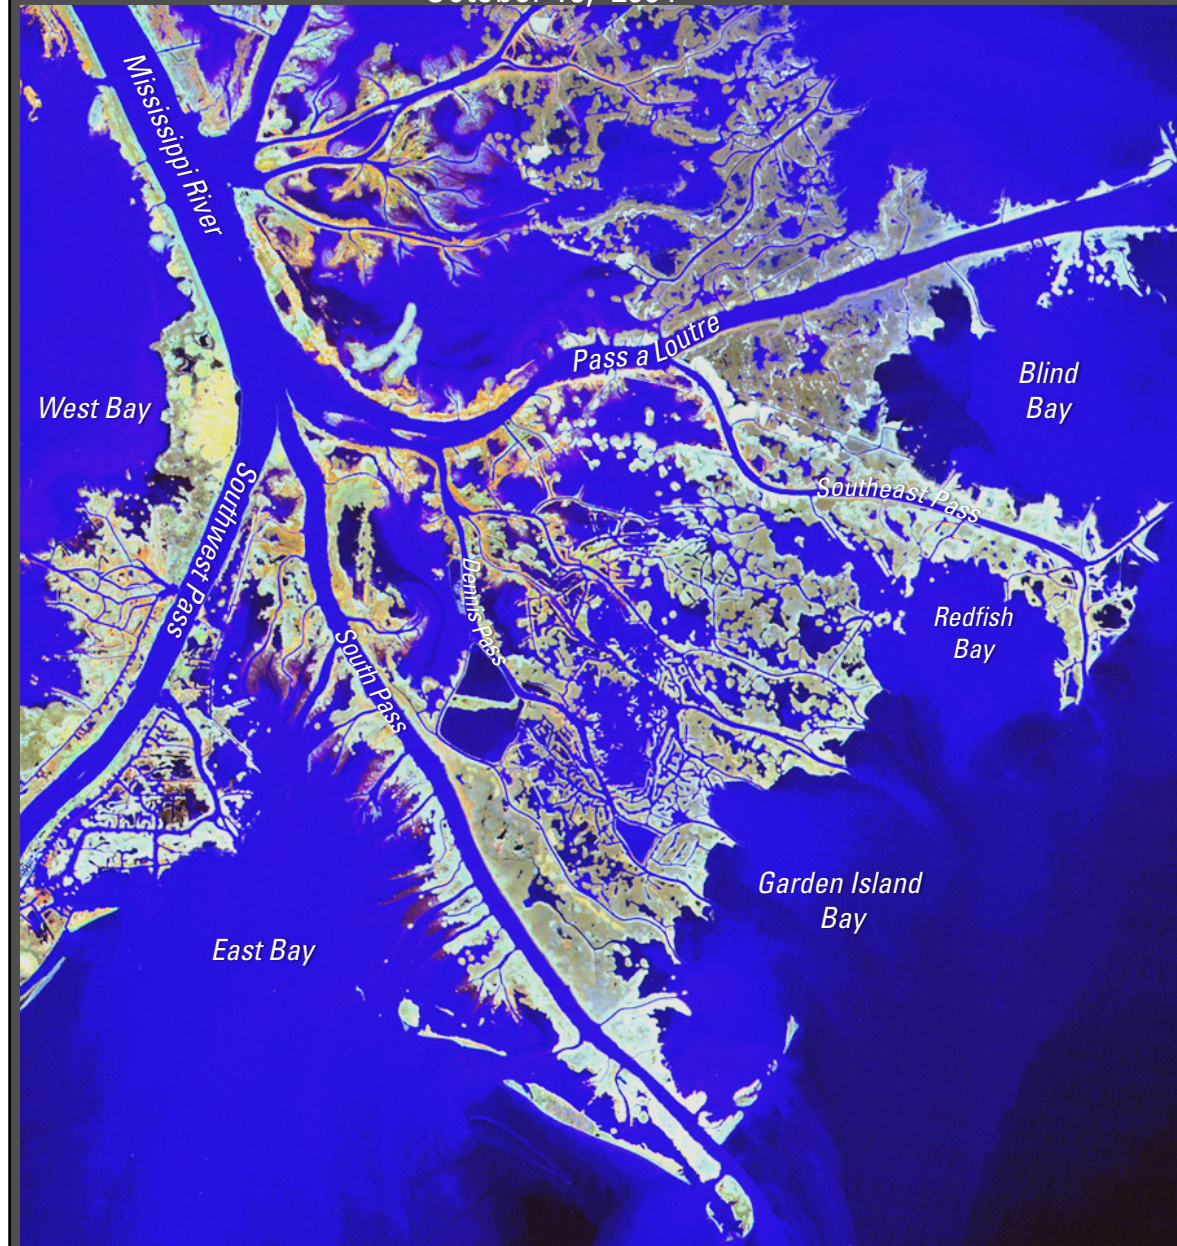

South Pass, Louisiana
Comparison of Marsh Shears Before and After Hurricanes Katrina and Rita
(Landsat 5 Thematic Mapper Satellite Imagery)

October 15, 2004

October 18, 2005

Image Source:
Landsat 5 Thematic Mapper Satellite Imagery is provided by the USGS Center for Earth Resources Observation and Science. Bands 4 (near-ir), 5 (mid-ir), and 3 (visible red) are displayed.